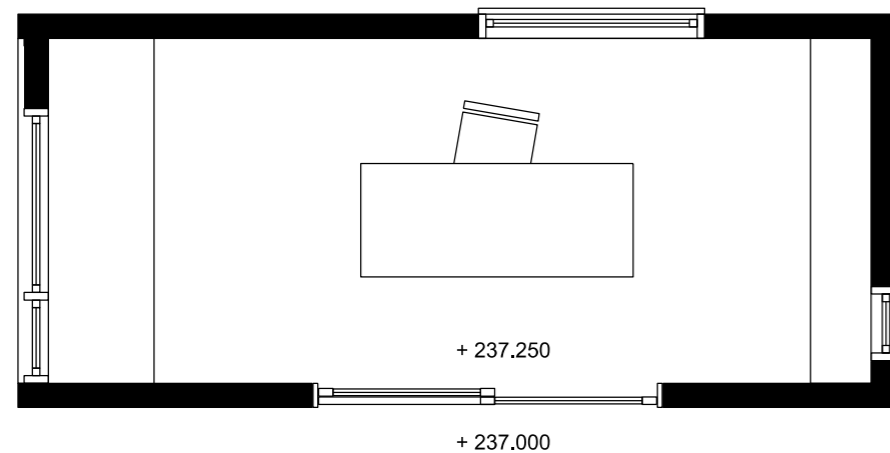

Out of the Valley

+44 (0) 1647 245 390

mail@outofthevalley.co.uk
www.outofthevalley.co.uk

Weir Mill, Drewsteignton, Exeter, Devon, EX6 6QA

Plan

PERMITTED DEVELOPMENT

Hazleton Garden Office

NO. HGO_P02_A	TITLE Garden Office Proposed Drawings		
SCALE 1:50 @ A3	DRAWN BY RK	ISSUE PL ☒ BR ☐ CON ☐	
DATE 04.12.23	CLIENT Susan Turner		
ADDRESS 1, Hazleton, Nr Cheltenham	COUNTY Gloucestershire	POSTCODE GL54 4DX