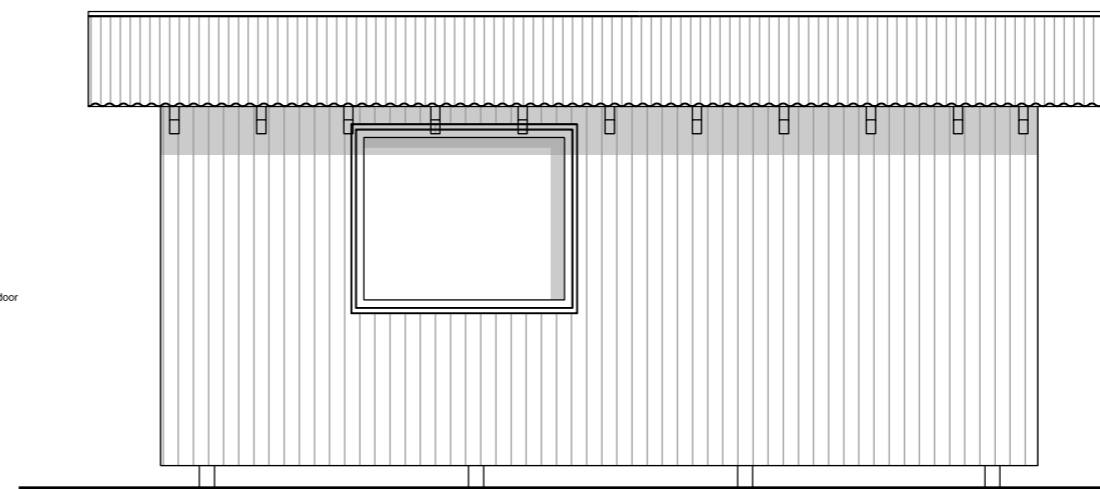

West Elevation