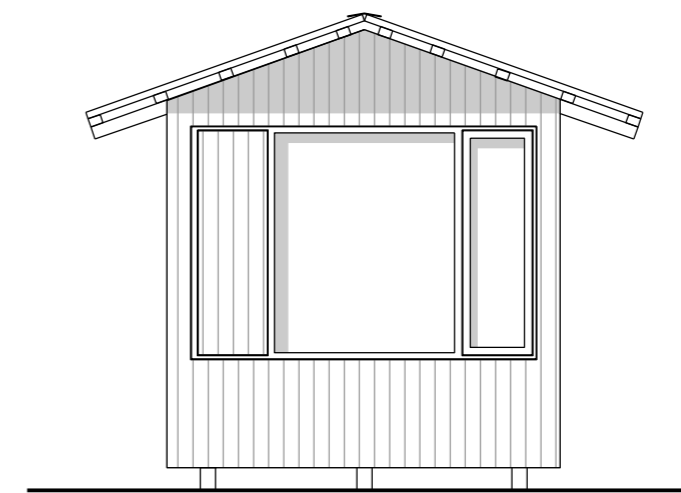

South Elevation

PERMITTED DEVELOPMENT

Hazleton Garden Office

NO. <b>HGO_P02_A</b>	TITLE <b>Garden Office Proposed Drawings</b>		
SCALE <b>1:50 @ A3</b>	DRAWN BY RK	ISSUE PL <input checked="" type="checkbox"/> BR <input type="checkbox"/> CON <input type="checkbox"/>	
DATE 04.12.23	CLIENT Susan Turner		
ADDRESS 1, Hazleton, Nr Cheltenham	COUNTY Gloucestershire	POSTCODE GL54 4DX	