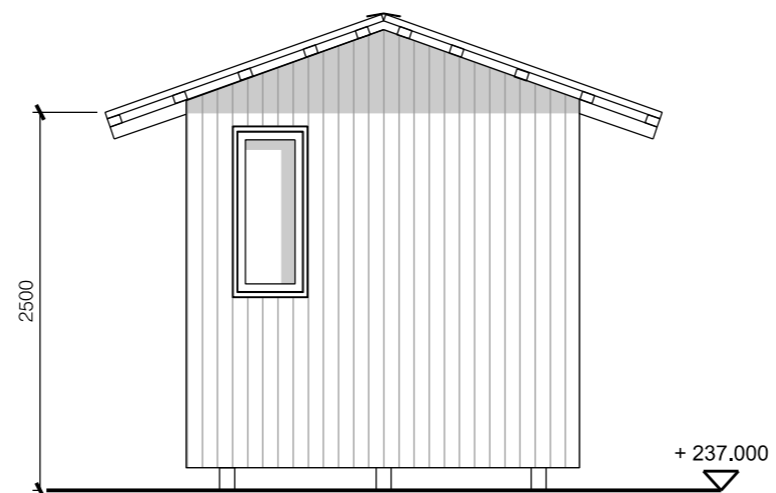

North Elevation