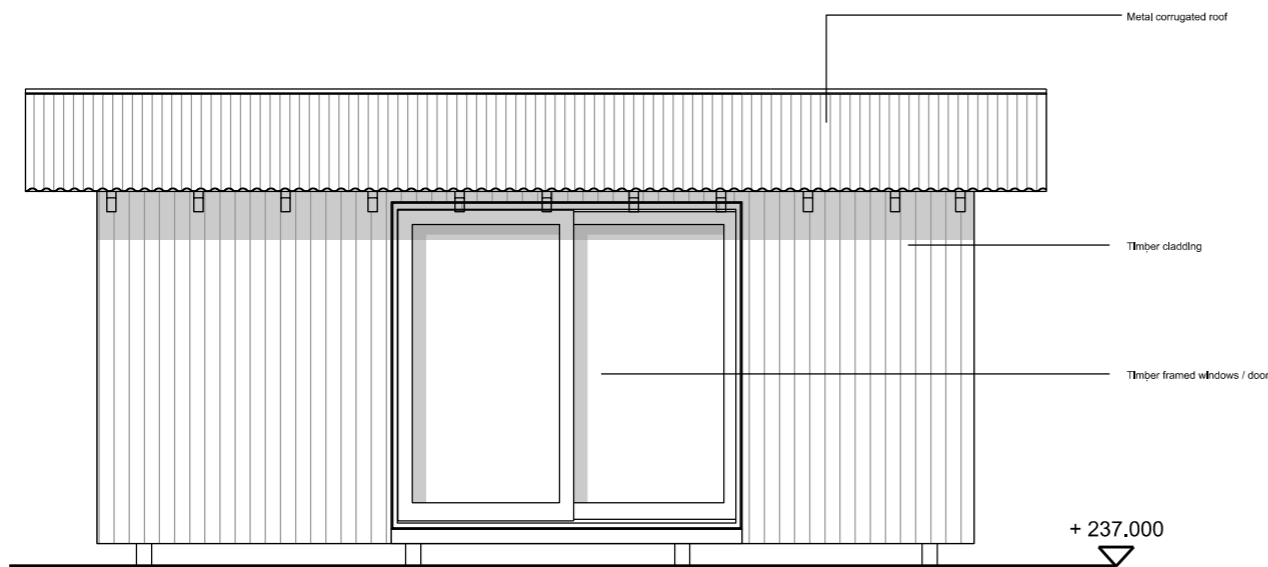

West Elevation

Out of the Valley

+44 (0) 1647 245 390

mail@outofthevalley.co.uk
www.outofthevalley.co.uk

Weir Mill, Drewsteignton, Exeter, Devon, EX6 6QA

East Elevation