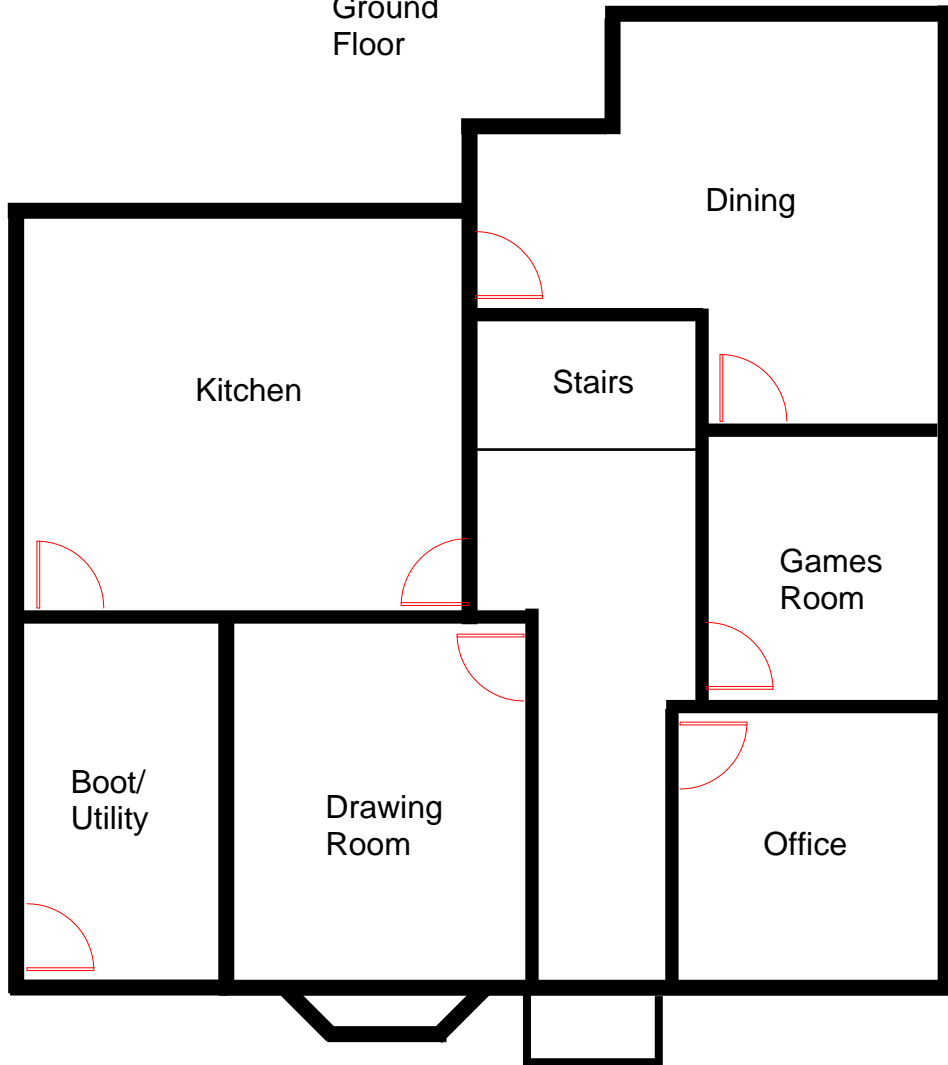

Ground Floor

Loft

First Floor

Property: Greymantle
Proposed: Extension
Drawing PF1 - Proposed Floorplan
Scale: 1:100