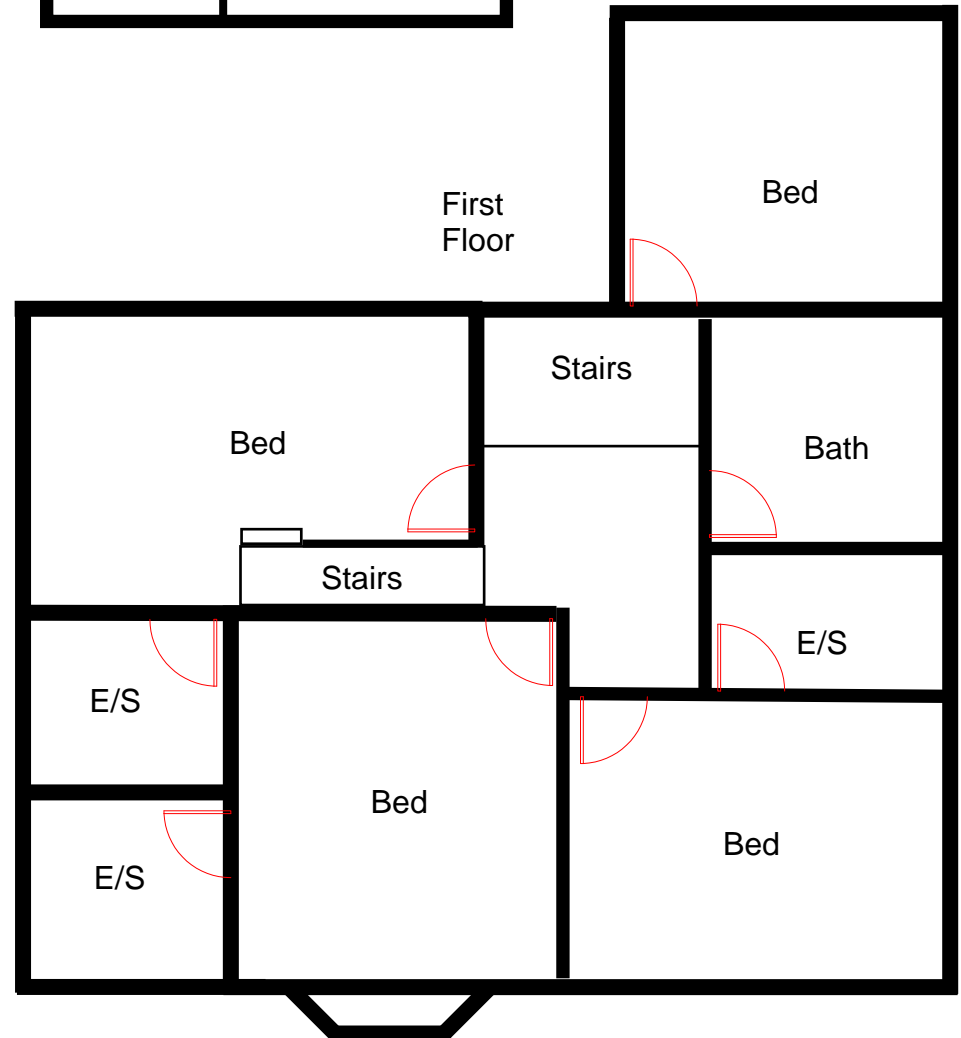

Ground Floor

Loft

First Floor

Property: Greymantle
Proposed: Extension
Drawing PF1 - Proposed Floorplan
Scale: 1:100