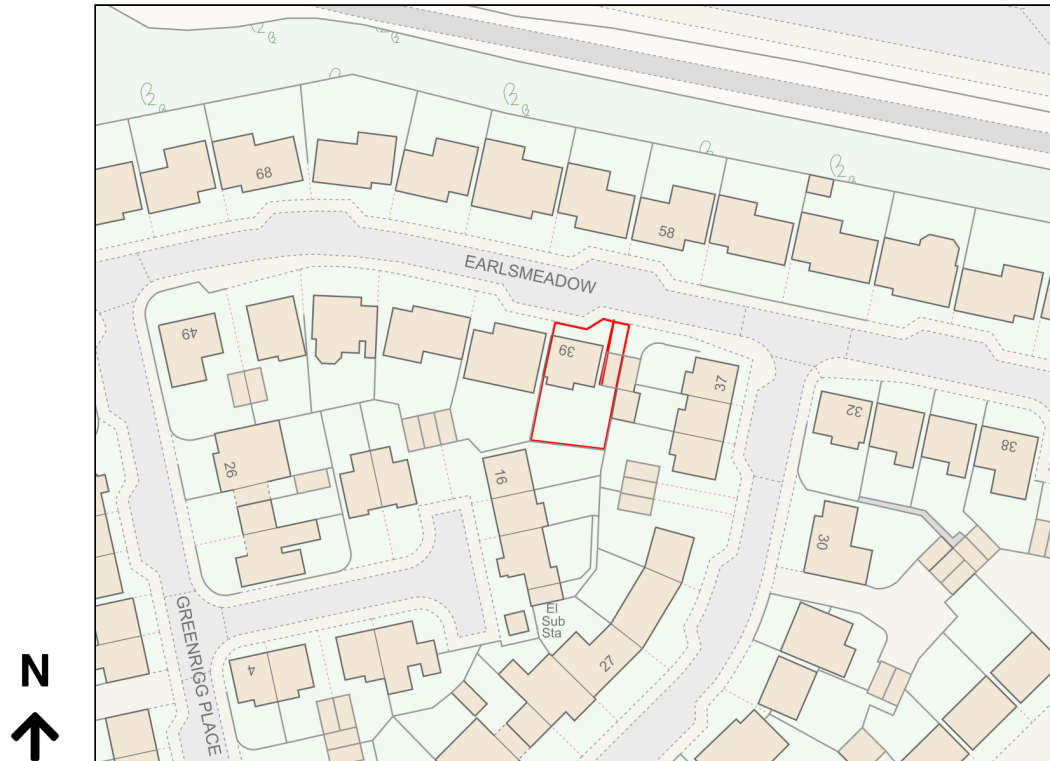

# Location Plan

Site Address: 39, Earlsmeadow, Shiremoor, NE27 0GB

Date Produced: 18-Dec-2023

Scale: 1:1250 @A4

Planning Portal Reference: PP-12686240v1