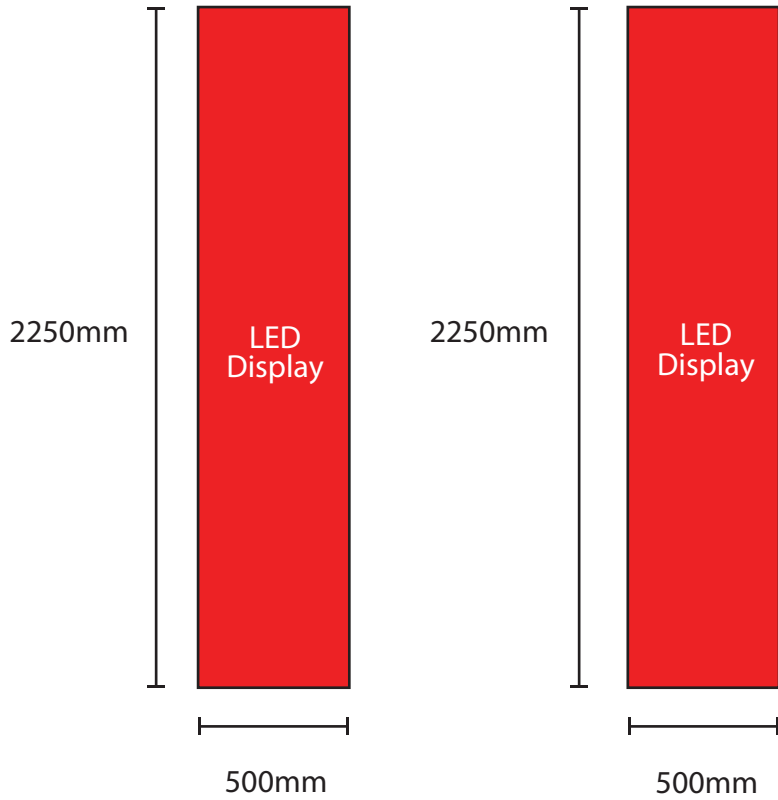

Section Drawing - Illuminated Sign (1200mm x 1200mm x 100mm)

Front View

Side View

Inside View

SCALE 1:10

SCALE 1:10 @A4

Actual Size – Proposed Illuminated Sign

Halo Effect Example

1200MM

1200MM

SCALE 1:10

SCALE 1:10 @A4

Section Drawing - Illuminated Sign (1200mm x 1200mm x 100mm)

Proposed Projecting Sign (600mm x 4500mm)

Not to scale

Wall

Goal Post Display 2x (500mm x 2250mm) (2500mm x 750mm)

Scale 1:25 @ A4

LED Projecting Display (1920mm x 480mm)

Distance from ground
3800mm approx

Scale 1:25 @ A4

Static Signage

Entrance

Not to scale