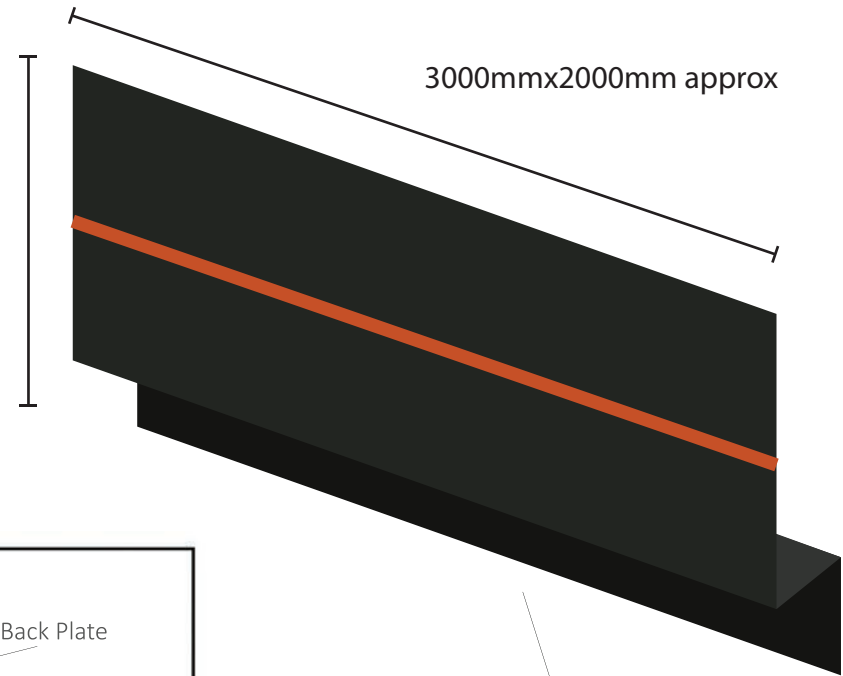

Section Drawing - Illuminated Sign (1200mm x 1200mm x 100mm)

Front View

Side View

Inside View

SCALE 1:10

SCALE 1:10 @A4

Actual Size – Proposed Illuminated Sign

Halo Effect Example

1200MM

1200MM

SCALE 1:10

SCALE 1:10 @A4

Section Drawing - Illuminated Sign (1200mm x 1200mm x 100mm)

Proposed Projecting Sign (600mm x 4500mm)

Not to scale

Wall

Goal Post Display 2x (500mm x 2250mm) (2500mm x 750mm)

Scale 1:25 @ A4

LED Projecting Display (1920mm x 480mm)

Distance from ground
3800mm approx

Scale 1:25 @ A4

Static Signage

Entrance

Not to scale