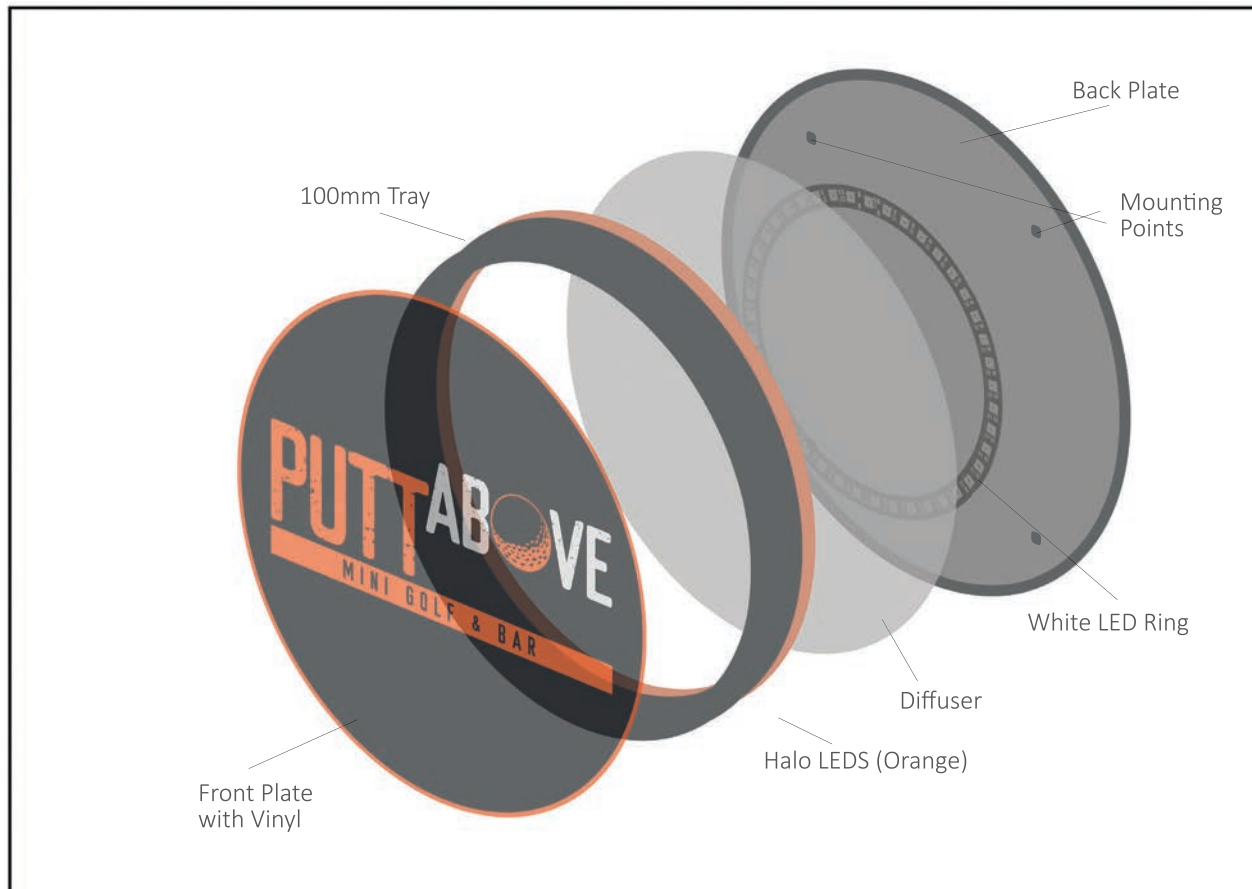

Section Drawing - Illuminated Sign (1200mm x 1200mm x 100mm)

Front View

Side View

Inside View

SCALE 1:10

SCALE 1:10 @A4

Actual Size – Proposed Illuminated Sign

Halo Effect Example

1200MM

1200MM

SCALE 1:10

SCALE 1:10 @A4

Section Drawing - Illuminated Sign (1200mm x 1200mm x 100mm)

Proposed Projecting Sign (600mm x 4500mm)

Not to scale

Wall

Goal Post Display 2x (500mm x 2250mm) (2500mm x 750mm)

Scale 1:25 @ A4

LED Projecting Display (1920mm x 480mm)

Distance from ground
3800mm approx

Scale 1:25 @ A4

Static Signage

Entrance

Not to scale