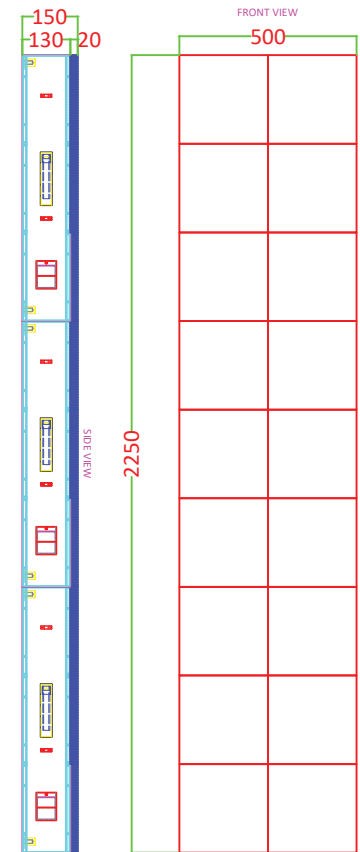

Section Drawing - Illuminated Sign (1200mm x 1200mm x 100mm)

Front View

Side View

Inside View

SCALE 1:10

SCALE 1:10 @A4

Actual Size – Proposed Illuminated Sign

Halo Effect Example

1200MM

1200MM

SCALE 1:10

SCALE 1:10 @A4

Section Drawing - Illuminated Sign (1200mm x 1200mm x 100mm)

Proposed Projecting Sign (600mm x 4500mm)

Not to scale

Wall

Goal Post Display 2x (500mm x 2250mm) (2500mm x 750mm)

Scale 1:25 @ A4

Goal Post Display Cross Section

2x (500mm x 2250mm)
(2500mm x 750mm)

LED Projecting Display (1920mm x 480mm)

Distance from ground
3800mm approx

Scale 1:25 @ A4

Static Signage

Entrance

Not to scale

LED Projecting Display Cross Section (1920mm x 480mm)