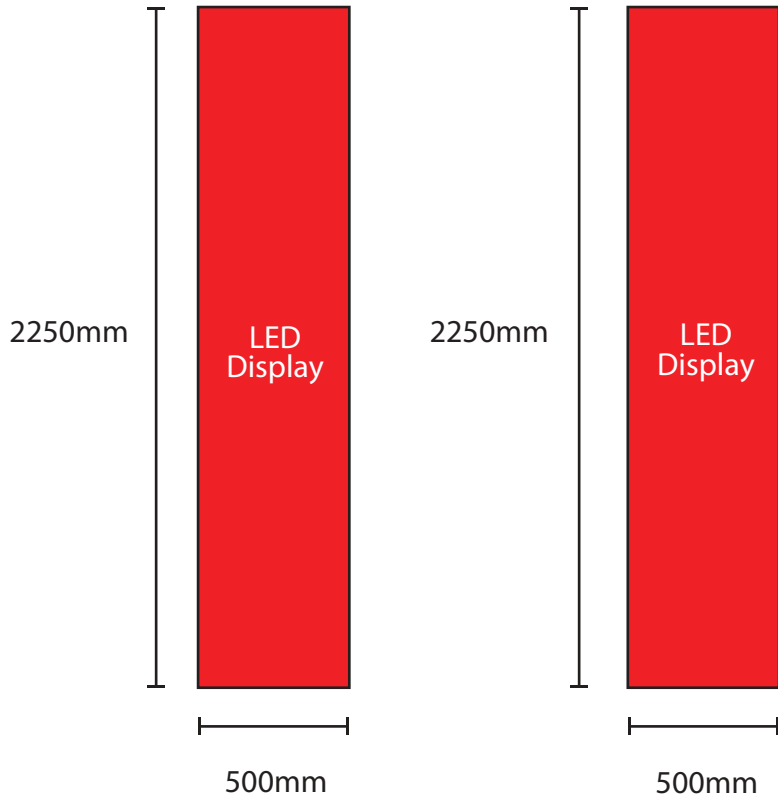

Section Drawing - Illuminated Sign (1200mm x 1200mm x 100mm)

Front View

Side View

Inside View

SCALE 1:10

SCALE 1:10 @A4

Actual Size – Proposed Illuminated Sign

Halo Effect Example

1200MM

1200MM

SCALE 1:10

SCALE 1:10 @A4

Section Drawing - Illuminated Sign (1200mm x 1200mm x 100mm)

Proposed Projecting Sign (600mm x 4500mm)

Not to scale

Wall

Goal Post Display 2x (500mm x 2250mm) (2500mm x 750mm)

Scale 1:25 @ A4

Goal Post Display Cross Section

2x (500mm x 2250mm)
(2500mm x 750mm)

LED Projecting Display (1920mm x 480mm)

Distance from ground
3800mm approx

Scale 1:25 @ A4

Static Signage

Entrance

Not to scale

LED Projecting Display Cross Section (1920mm x 480mm)