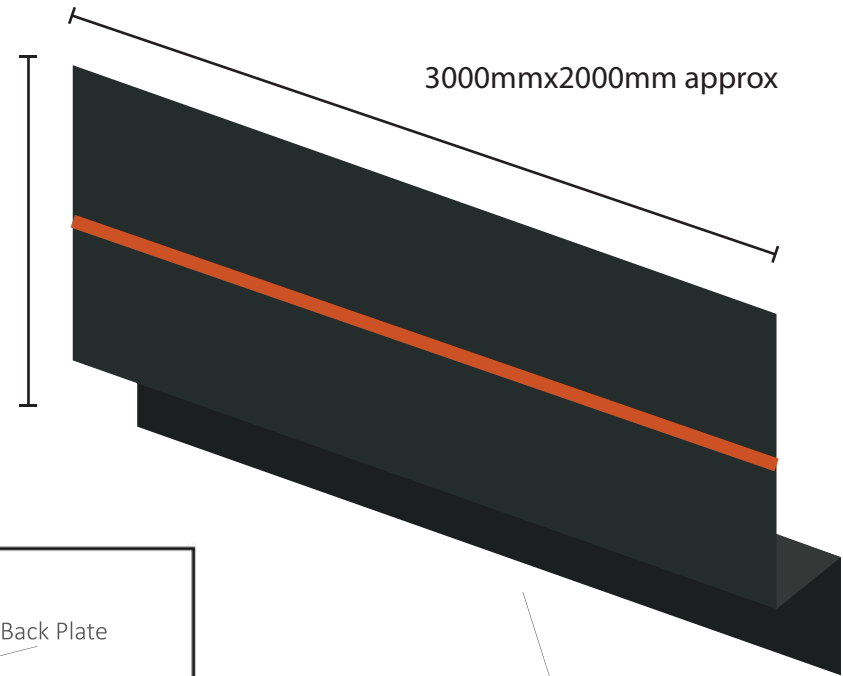

Section Drawing - Illuminated Sign (1200mm x 1200mm x 100mm)

Front View

Side View

Inside View

SCALE 1:10

SCALE 1:10 @A4

Actual Size – Proposed Illuminated Sign

Halo Effect Example

1200MM

1200MM

SCALE 1:10

SCALE 1:10 @A4

Section Drawing - Illuminated Sign (1200mm x 1200mm x 100mm)

Proposed Projecting Sign (600mm x 4500mm)

Not to scale

Wall

Goal Post Display 2x (500mm x 2250mm) (2500mm x 750mm)

Scale 1:25 @ A4

Goal Post Display Cross Section

2x (500mm x 2250mm)
(2500mm x 750mm)

LED Projecting Display (1920mm x 480mm)

Distance from ground
3800mm approx

Scale 1:25 @ A4

Static Signage

Entrance

Not to scale

LED Projecting Display Cross Section (1920mm x 480mm)