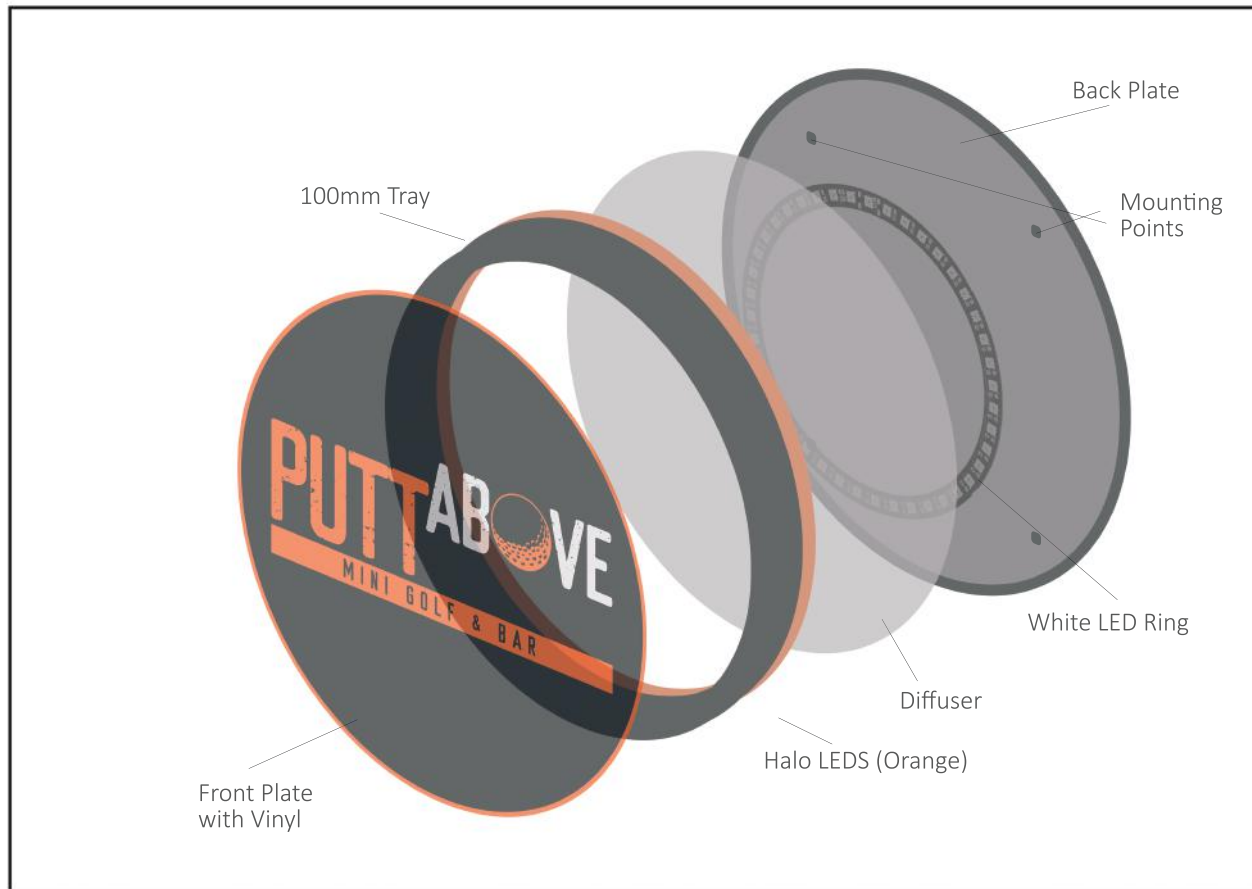

Section Drawing - Illuminated Sign (1200mm x 1200mm x 100mm)

Front View

Side View

Inside View

SCALE 1:10

SCALE 1:10 @A4

Actual Size – Proposed Illuminated Sign

Halo Effect Example

1200MM

1200MM

SCALE 1:10

SCALE 1:10 @A4

Section Drawing - Illuminated Sign (1200mm x 1200mm x 100mm)

Proposed Projecting Sign (600mm x 4500mm)

Not to scale

Wall

Goal Post Display 2x (500mm x 2250mm) (2500mm x 750mm)

Scale 1:25 @ A4

Goal Post Display Cross Section

2x (500mm x 2250mm)
(2500mm x 750mm)

LED Projecting Display (1920mm x 480mm)

Distance from ground
3800mm approx

Scale 1:25 @ A4

Static Signage

Entrance

Not to scale

LED Projecting Display Cross Section (1920mm x 480mm)