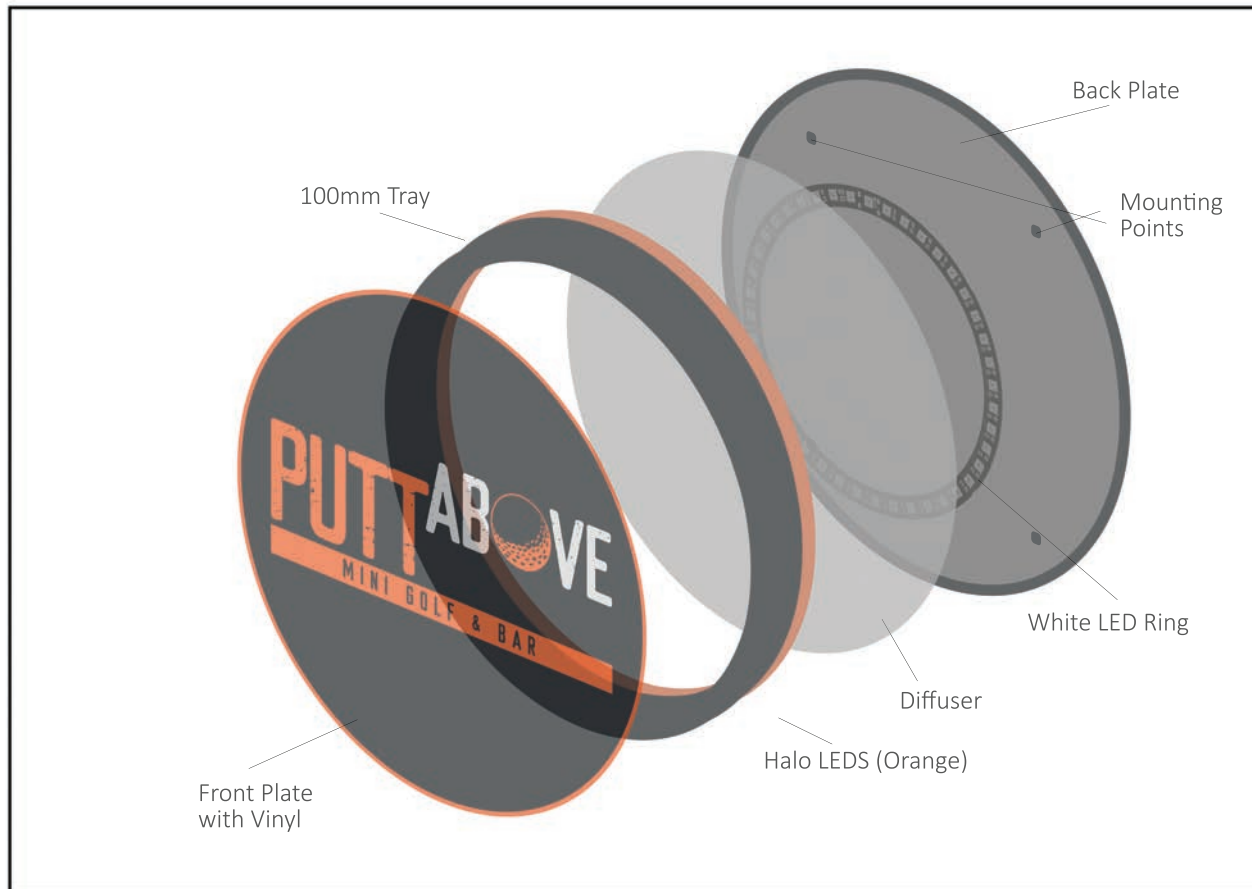

Section Drawing - Illuminated Sign (1200mm x 1200mm x 100mm)

Front View

Side View

Inside View

SCALE 1:10

SCALE 1:10 @A4

Actual Size – Proposed Illuminated Sign

Halo Effect Example

1200MM

1200MM

SCALE 1:10

SCALE 1:10 @A4

Section Drawing - Illuminated Sign (1200mm x 1200mm x 100mm)

Proposed Projecting Sign (600mm x 4500mm)

Not to scale