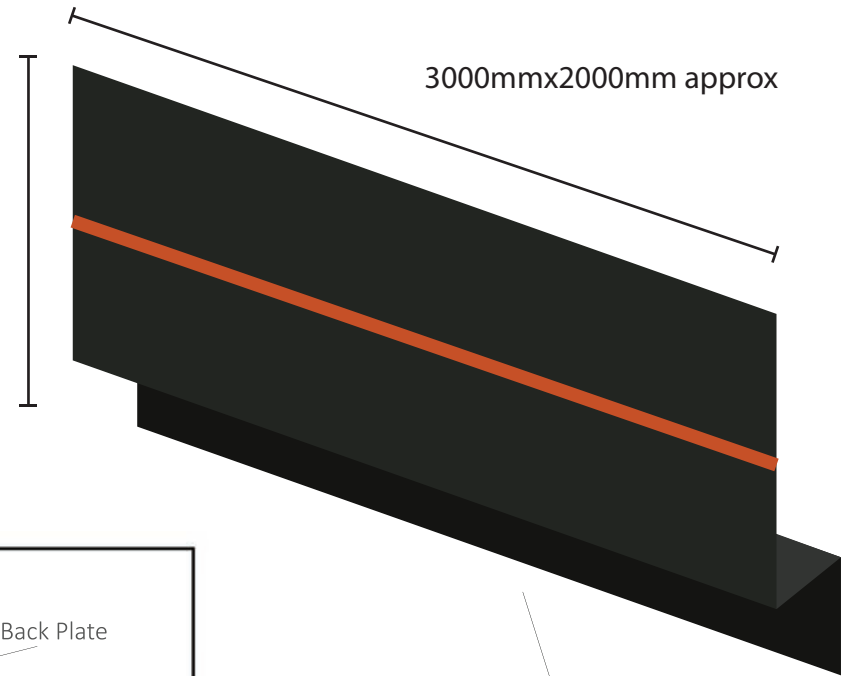

Section Drawing - Illuminated Sign (1200mm x 1200mm x 100mm)

Front View

Side View

Inside View

SCALE 1:10

SCALE 1:10 @A4

Actual Size – Proposed Illuminated Sign

Halo Effect Example

1200MM

1200MM

SCALE 1:10

SCALE 1:10 @A4

Section Drawing - Illuminated Sign (1200mm x 1200mm x 100mm)

Proposed Projecting Sign (600mm x 4500mm)

Not to scale