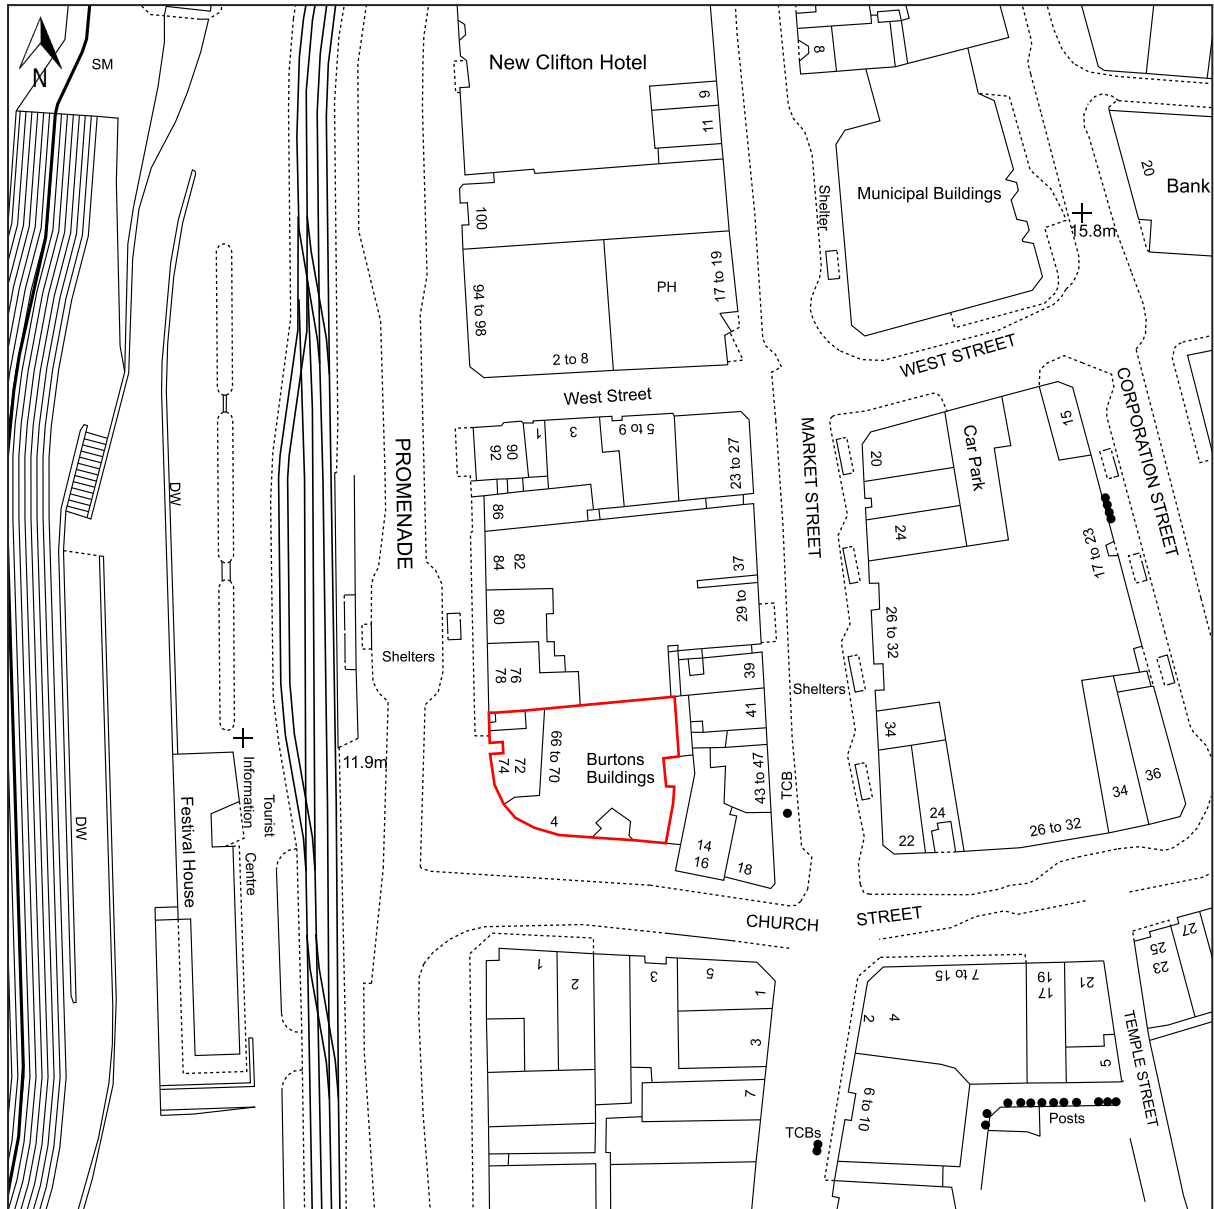

LASER QUEST BLACKPOOL LTD, 66-74, PROMENADE, BLACKPOOL, BLACKPOOL, FY1 1HB

© Crown copyright and database rights, 2023. Ordnance Survey  
0100031673 Created using Plans by Emapsite

Scale: 1:1250

Paper Size: A4