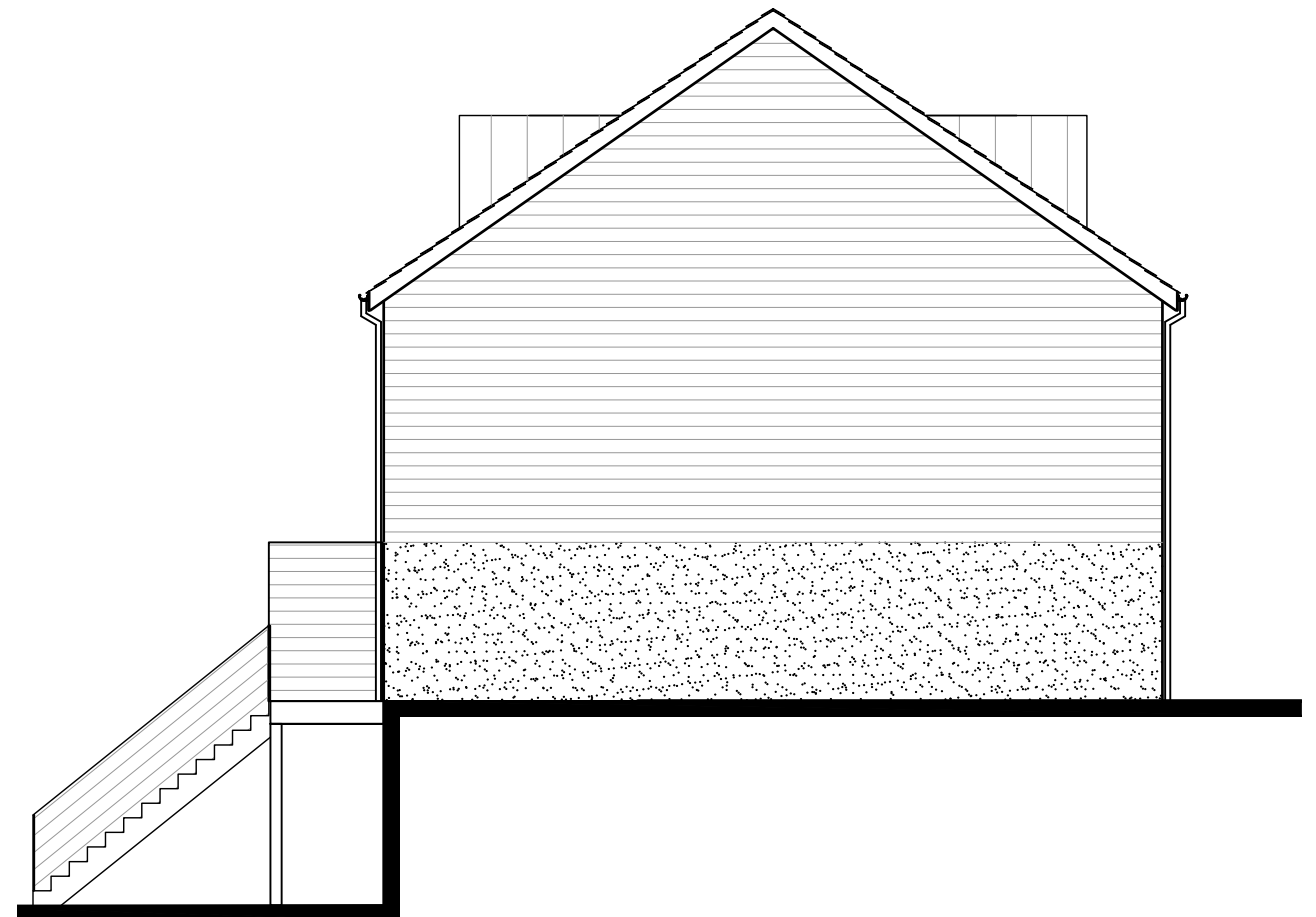

Material key:

- 1 Double glazed PPC metal windows.
- 2 Double glazed PPC metal doors.
- 3 Horizontal timber cladding.
- 4 Render.
- 5 Tiled roof.
- 6 PPC rainwater goods.
- 7 Frameless glass balustrade.
- 8 Privacy Screen.

SIDE ELEVATION

SIDE ELEVATION

HOUSE TYPE 1