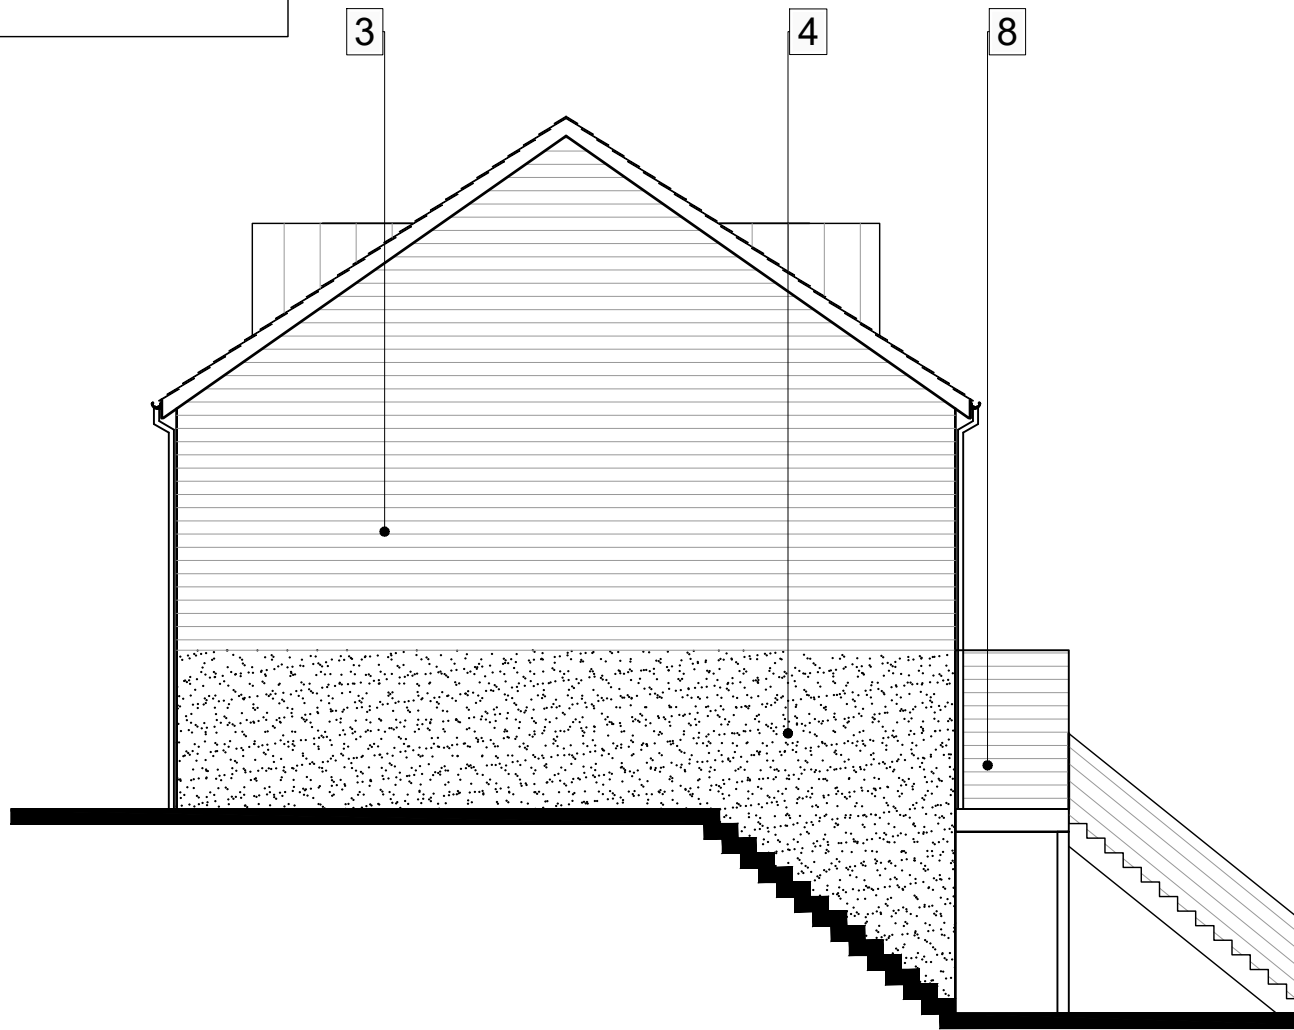

Material key:

- 1 Double glazed PPC metal windows.
- 2 Double glazed PPC metal doors.
- 3 Horizontal timber cladding.
- 4 Render.
- 5 Tiled roof.
- 6 PPC rainwater goods.
- 7 Frameless glass balustrade.
- 8 Privacy Screen.

SIDE ELEVATION

SIDE ELEVATION

HOUSE TYPE 1