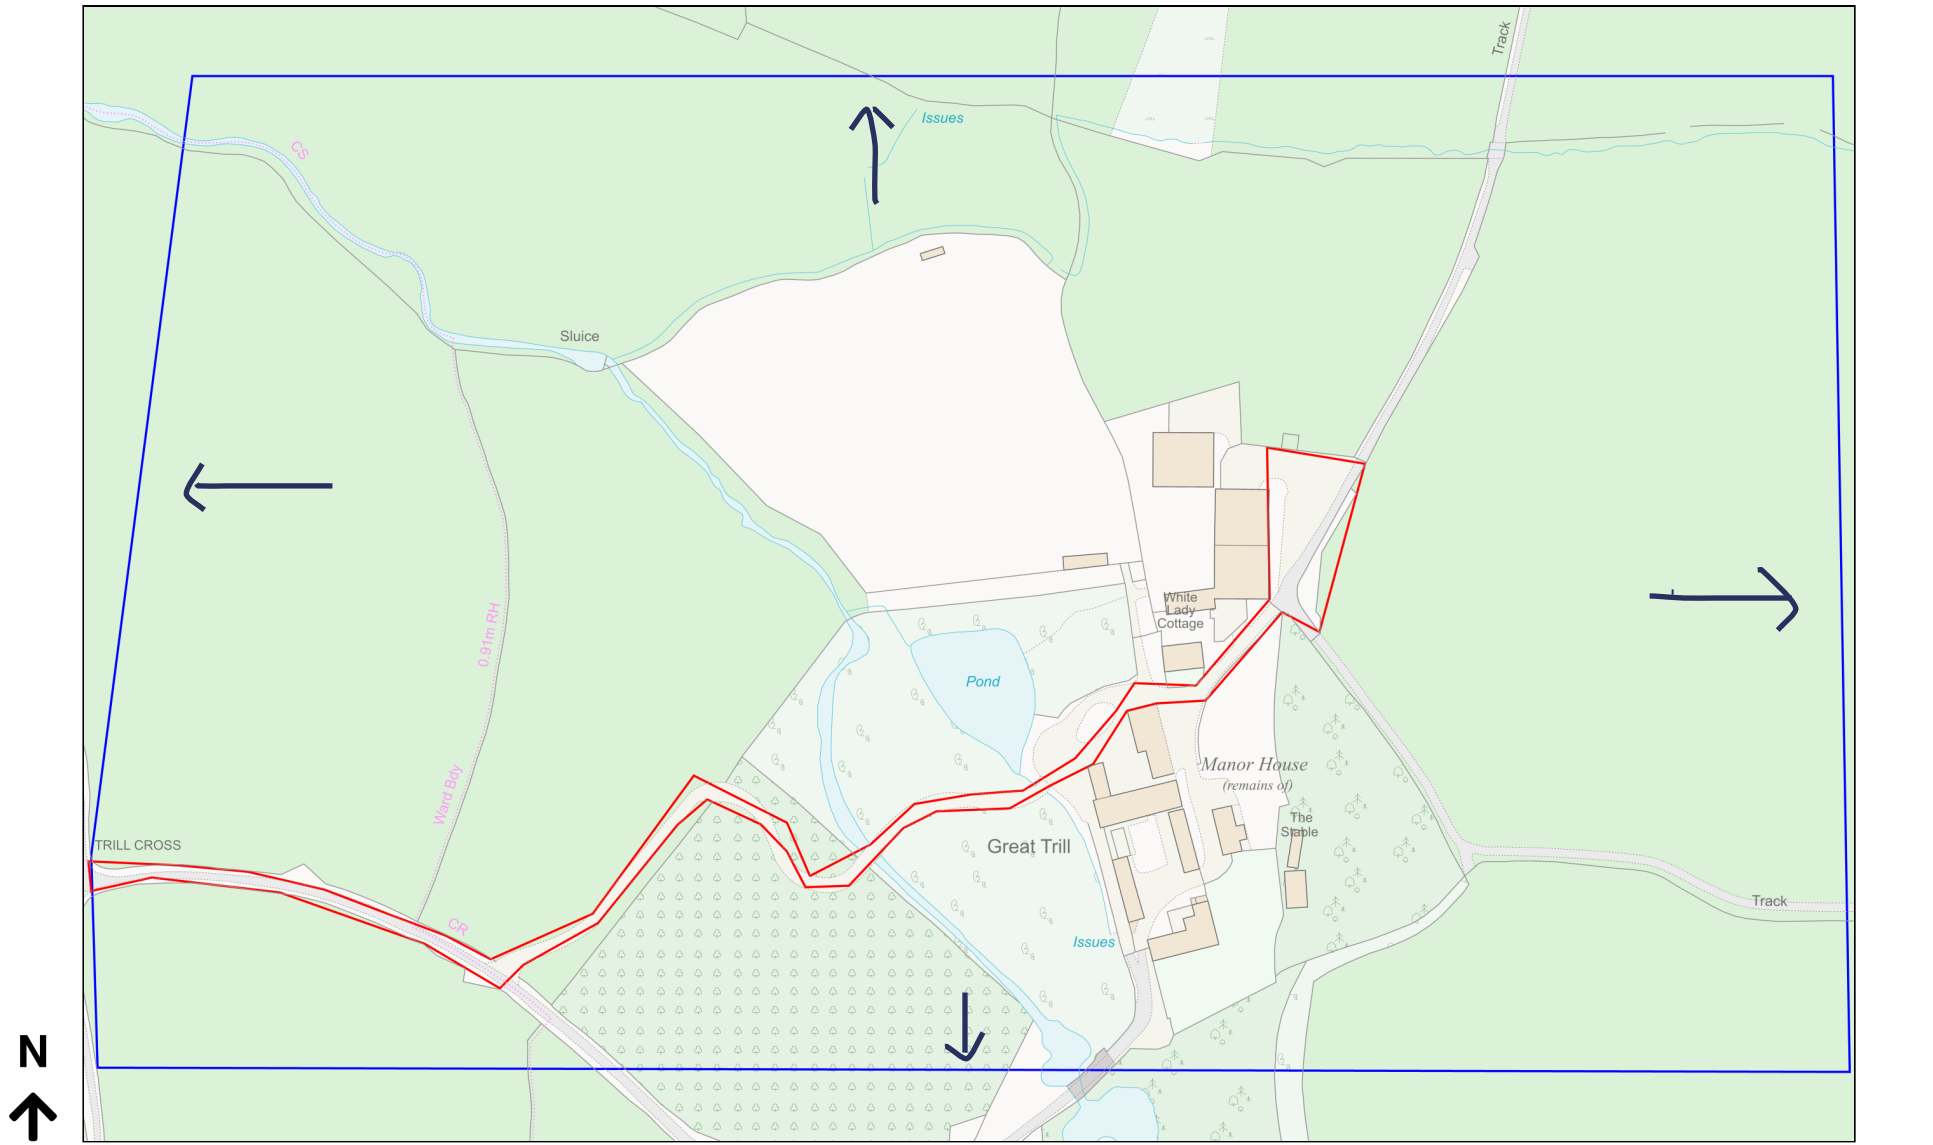

# Location Plan

Site Address: Great Trill Farm, Lane To Great Trill Farm, Musbury, Axminster, EX13 8TU

Date Produced: 01-Dec-2023

Scale: 1:2500 @A4

Planning Portal Reference: PP-12628112v2