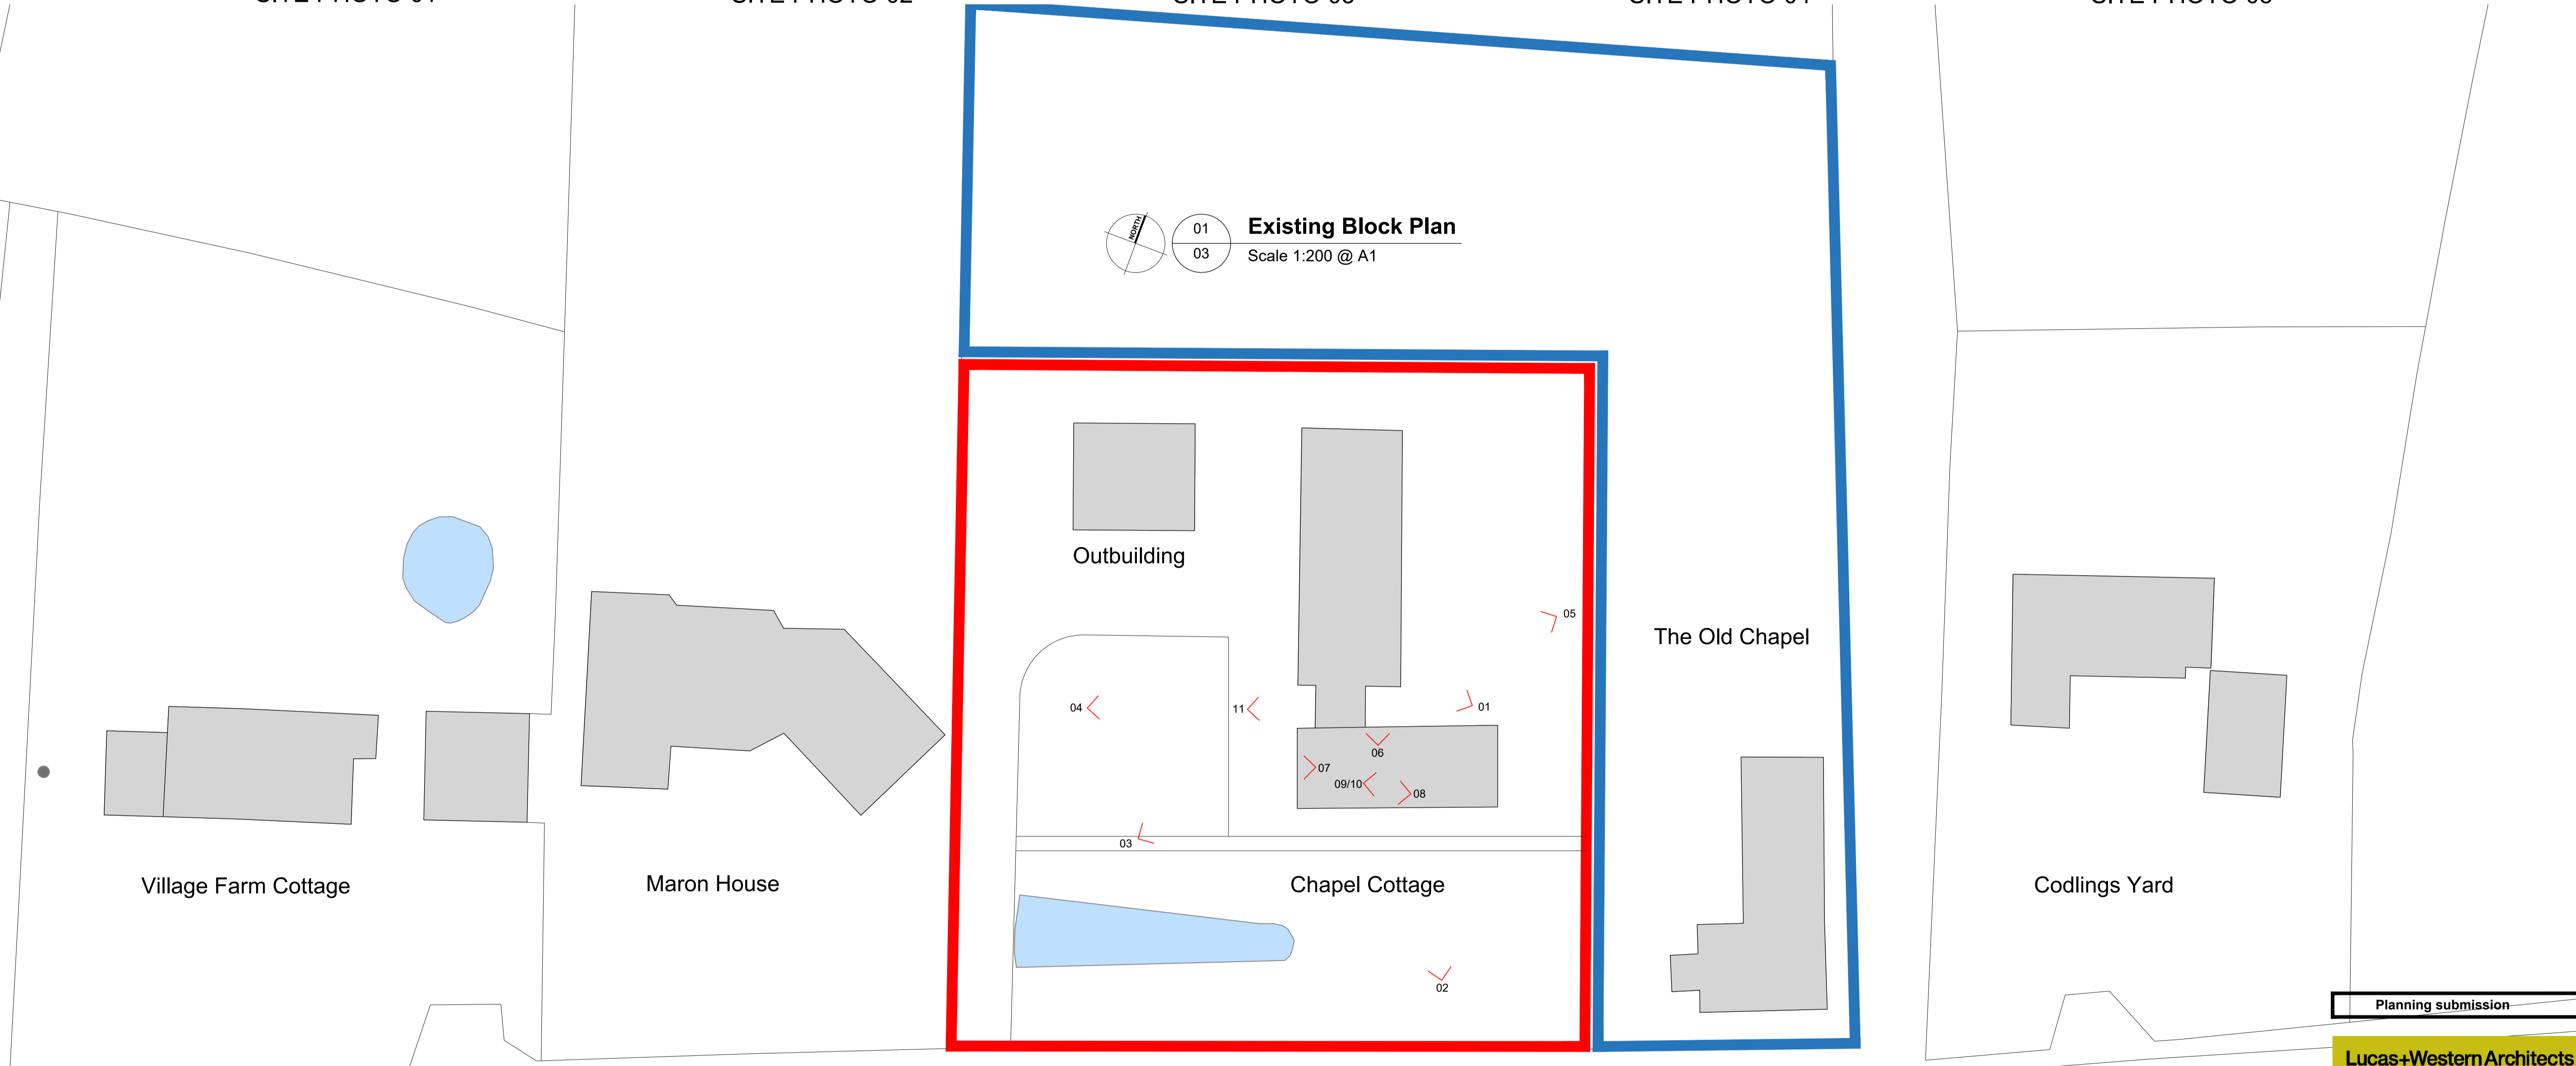

SITE PHOTO 01

SITE PHOTO 02

SITE PHOTO 03

SITE PHOTO 04

SITE PHOTO 05

Planning submission

Lucas+WesternArchitects

SITE PHOTO 06

SITE PHOTO 07

SITE PHOTO 08

SITE PHOTO 09

SITE PHOTO 10

SITE PHOTO 11

Project  
**Chapel Cottage**  
Church Rd, Market Weston  
West Suffolk. IP22 2NX

Drawing  
**Existing Block plan and site photographs**

Scale 1:100@A1  
Date December 2023  
Drawn JR  
No. **2316.03** Rev. -