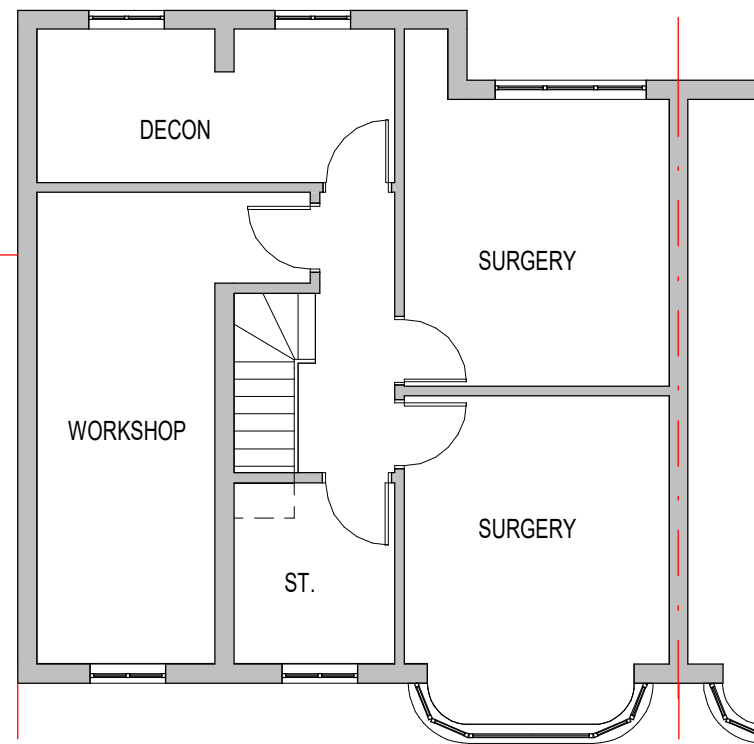

1 Existing Ground Floor Plan
1 : 100

2 Existing First Floor Plan
1 : 100

3 Existing Roof Plan
1 : 100

	PROJECT	TITLE	SCALE
	M Hanan	Existing Floor Plans	1 : 100
	Extension to 325 Willow Road Enfield EN1 3BX		DATE
			07.10.23
		DRAWING No.	
		2311 - A101	
75 QUEENS DRIVE * SURBITON * SURREY * KT5 8PP * T 0750 6672098			