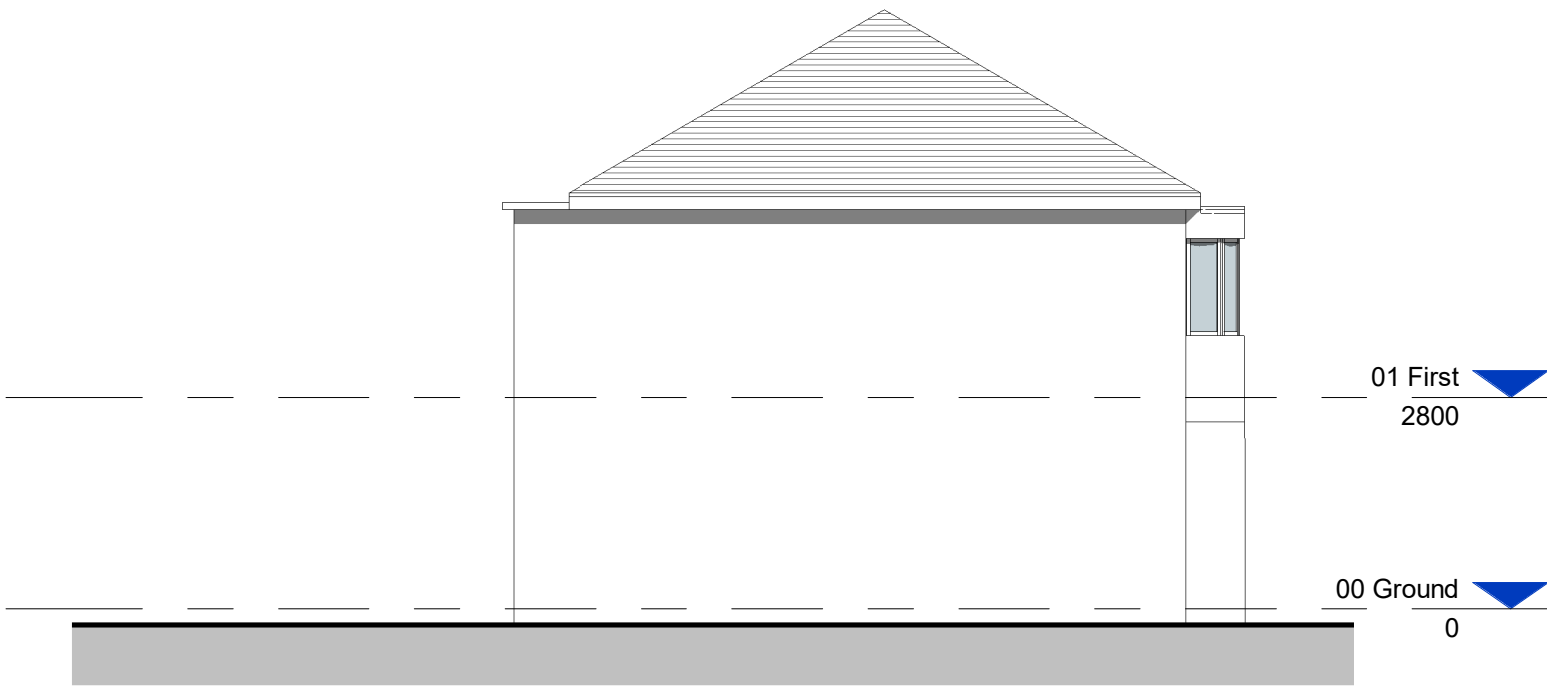

2 Rear (W) Elevation
1 : 100

4 Side (N) Elevation
1 : 100

3 Side (S) Elevation
1 : 100

1 Front (E) Elevation
1 : 100

	PROJECT	TITLE	SCALE
	M Hanan	Existing Elevations	1 : 100
	Extension to 325 Willow Road Enfield EN1 3BX		DATE
			07.10.23
			DRAWING No.
			2311 - A102