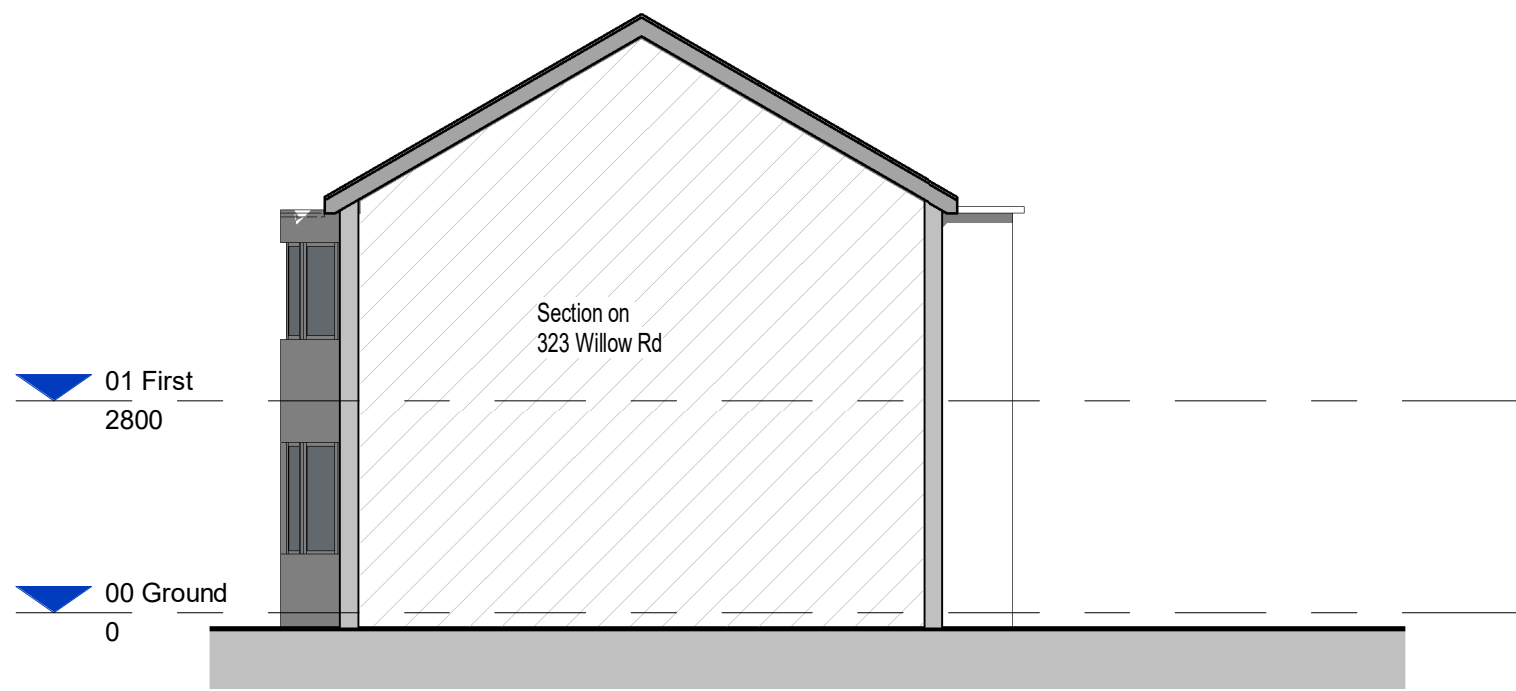

2 Rear (W) Elevation
1 : 100

4 Side (N) Elevation
1 : 100

3 Side (S) Elevation
1 : 100

1 Front (E) Elevation
1 : 100

	PROJECT	TITLE	SCALE
	M Hanan	Existing Elevations	1 : 100
	Extension to 325 Willow Road Enfield EN1 3BX		DATE
			07.10.23
			DRAWING No.
			2311 - A102