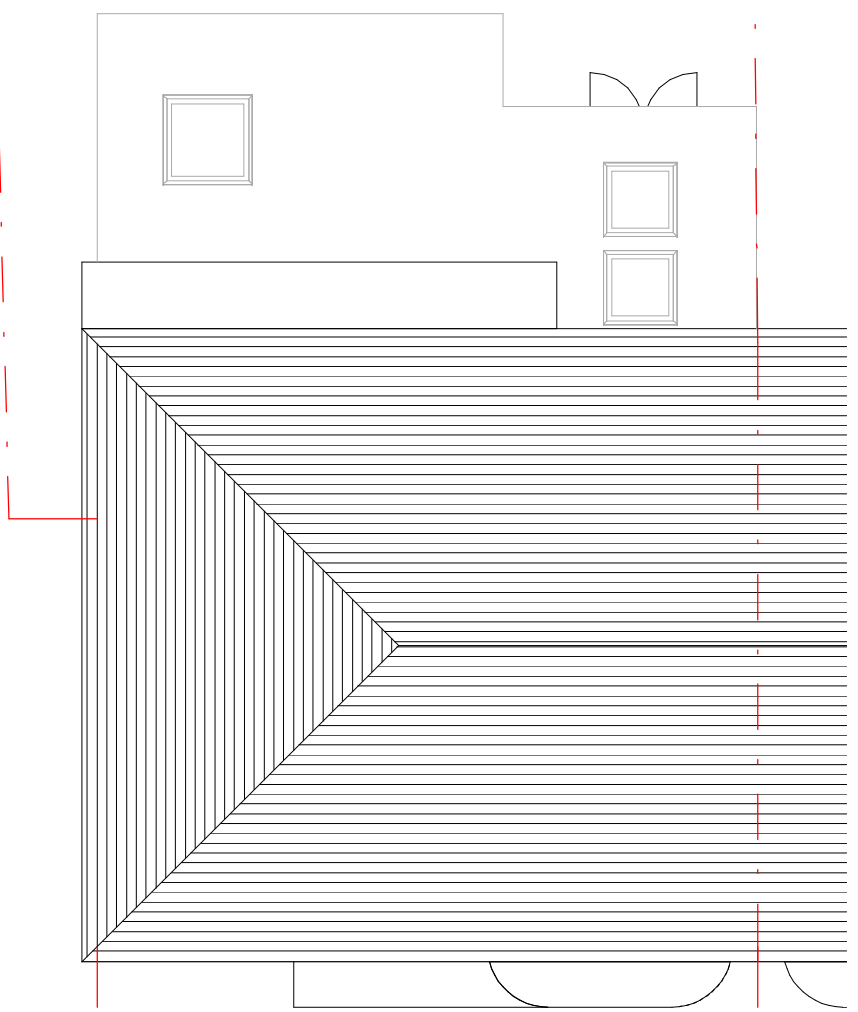

1 Proposed Ground Floor Plan
1 : 100

2 Proposed First Floor Plan
1 : 100

3 Proposed Roof Plan
1 : 100

	PROJECT	TITLE	SCALE
	M Hanan	Proposed Floor Plans	1 : 100
	Extension to 325 Willow Road Enfield EN1 3BX		DATE
			10.12.23
		DRAWING No.	
		2311 - A501	
75 QUEENS DRIVE * SURBITON * SURREY * KT5 8PP * T 0750 6672098			