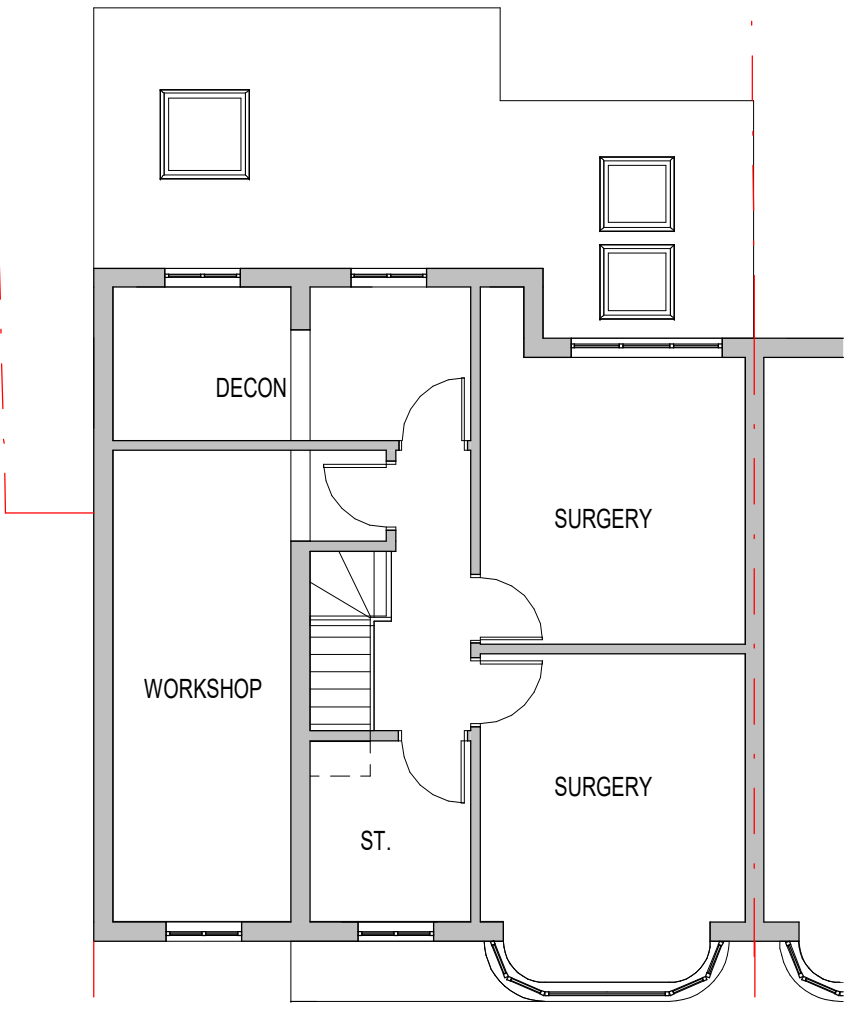

1 Proposed Ground Floor Plan
1 : 100

2 Proposed First Floor Plan
1 : 100

3 Proposed Roof Plan
1 : 100

	PROJECT	TITLE	SCALE
	M Hanan	Proposed Floor Plans	1 : 100
	Extension to 325 Willow Road Enfield EN1 3BX		DATE
			10.12.23
		DRAWING No.	
		2311 - A501	
75 QUEENS DRIVE * SURBITON * SURREY * KT5 8PP * T 0750 6672098			