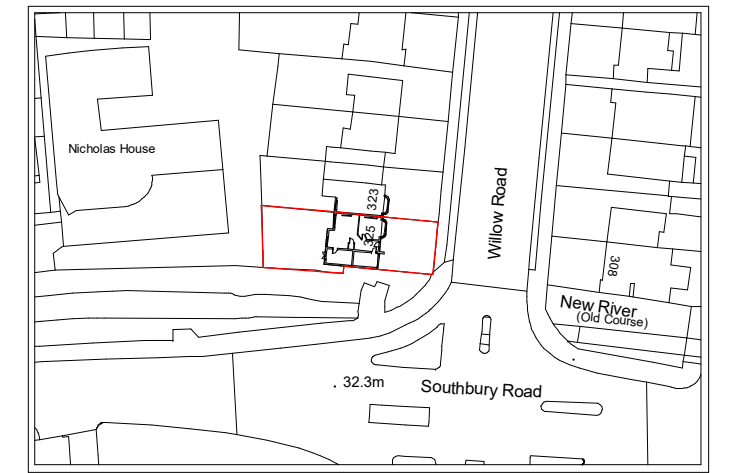

2 Existing Block Plan
1 : 200

1 Location Plan
1 : 1250

	PROJECT	TITLE	SCALE
	M Hanan	Location Plan & Block Plan	As indicated
	Extension to 325 Willow Road		DATE
	Enfield EN1 3BX		07.10.23
			DRAWING No.
			2311 - A100