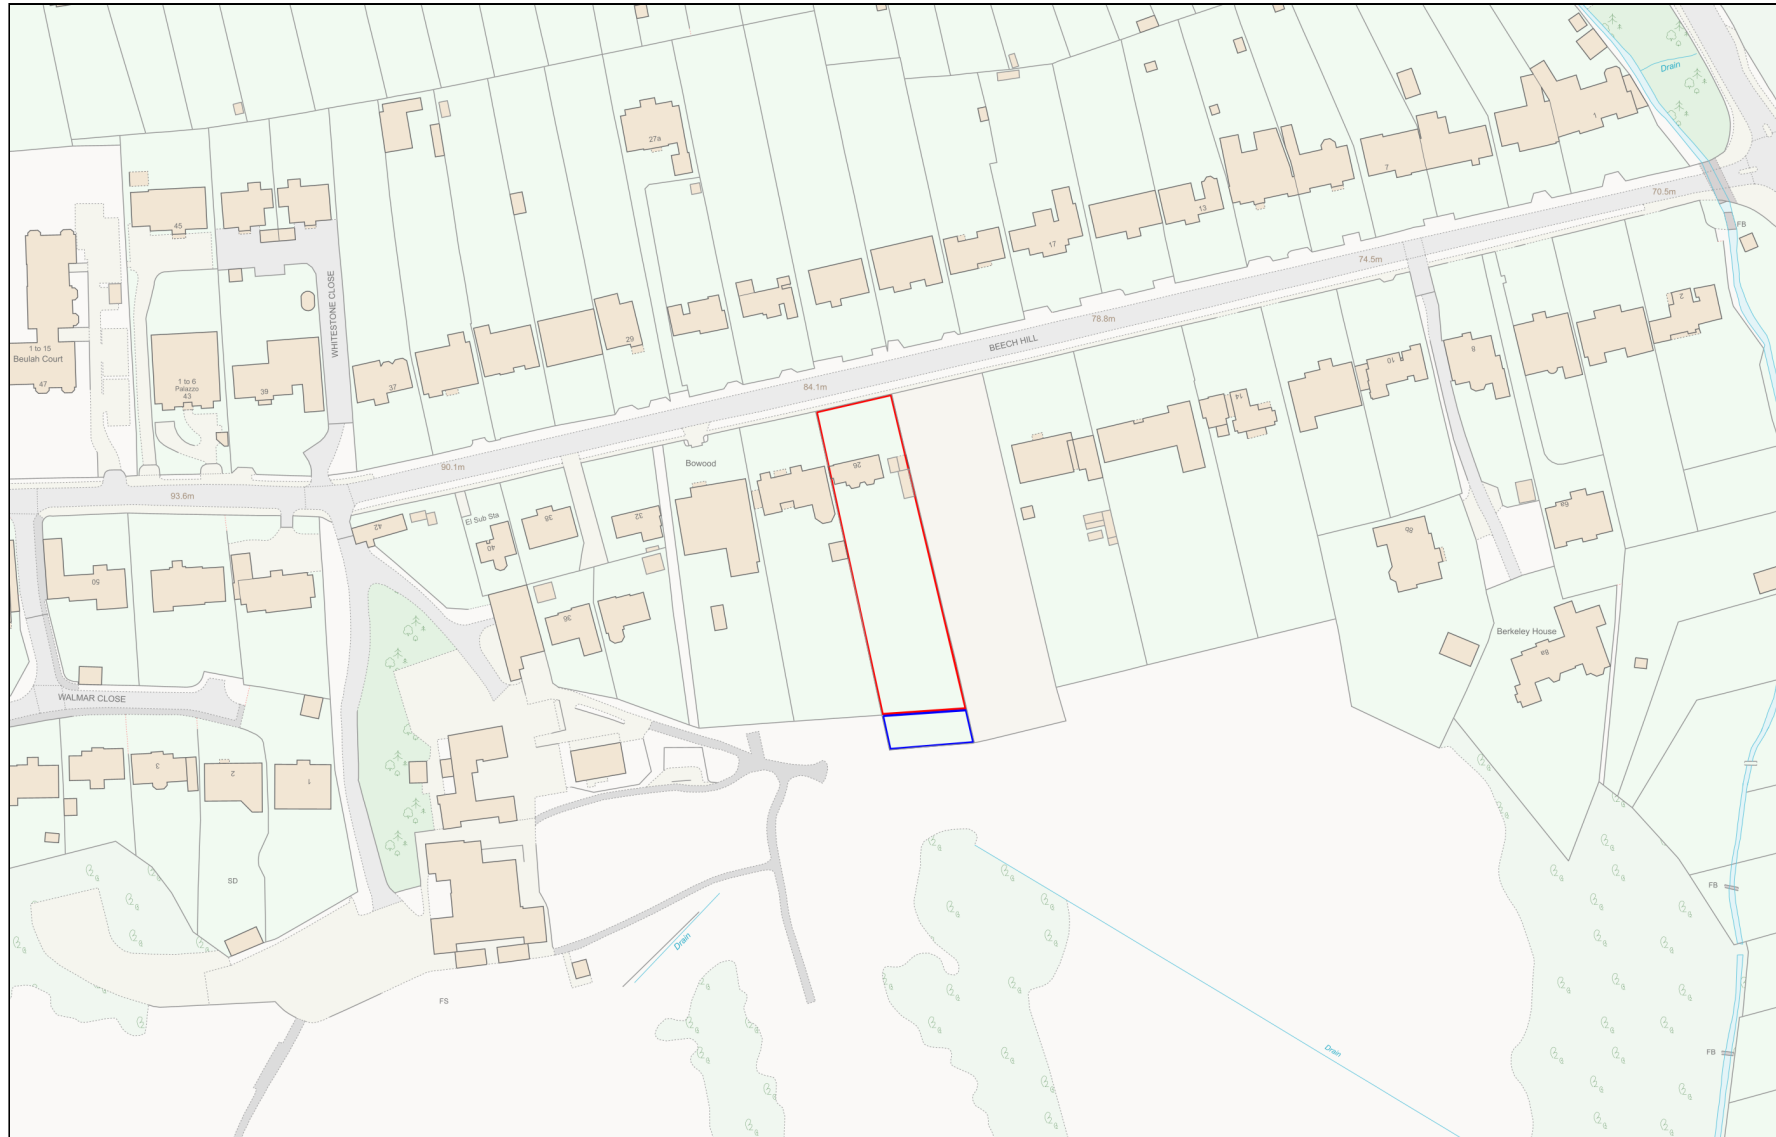

# Location Plan

Site Address: 26, Beech Hill, Enfield, EN4 0JP

Date Produced: 12-Dec-2023

Scale: 1:2500 @A4

Planning Portal Reference: PP-12523841v1