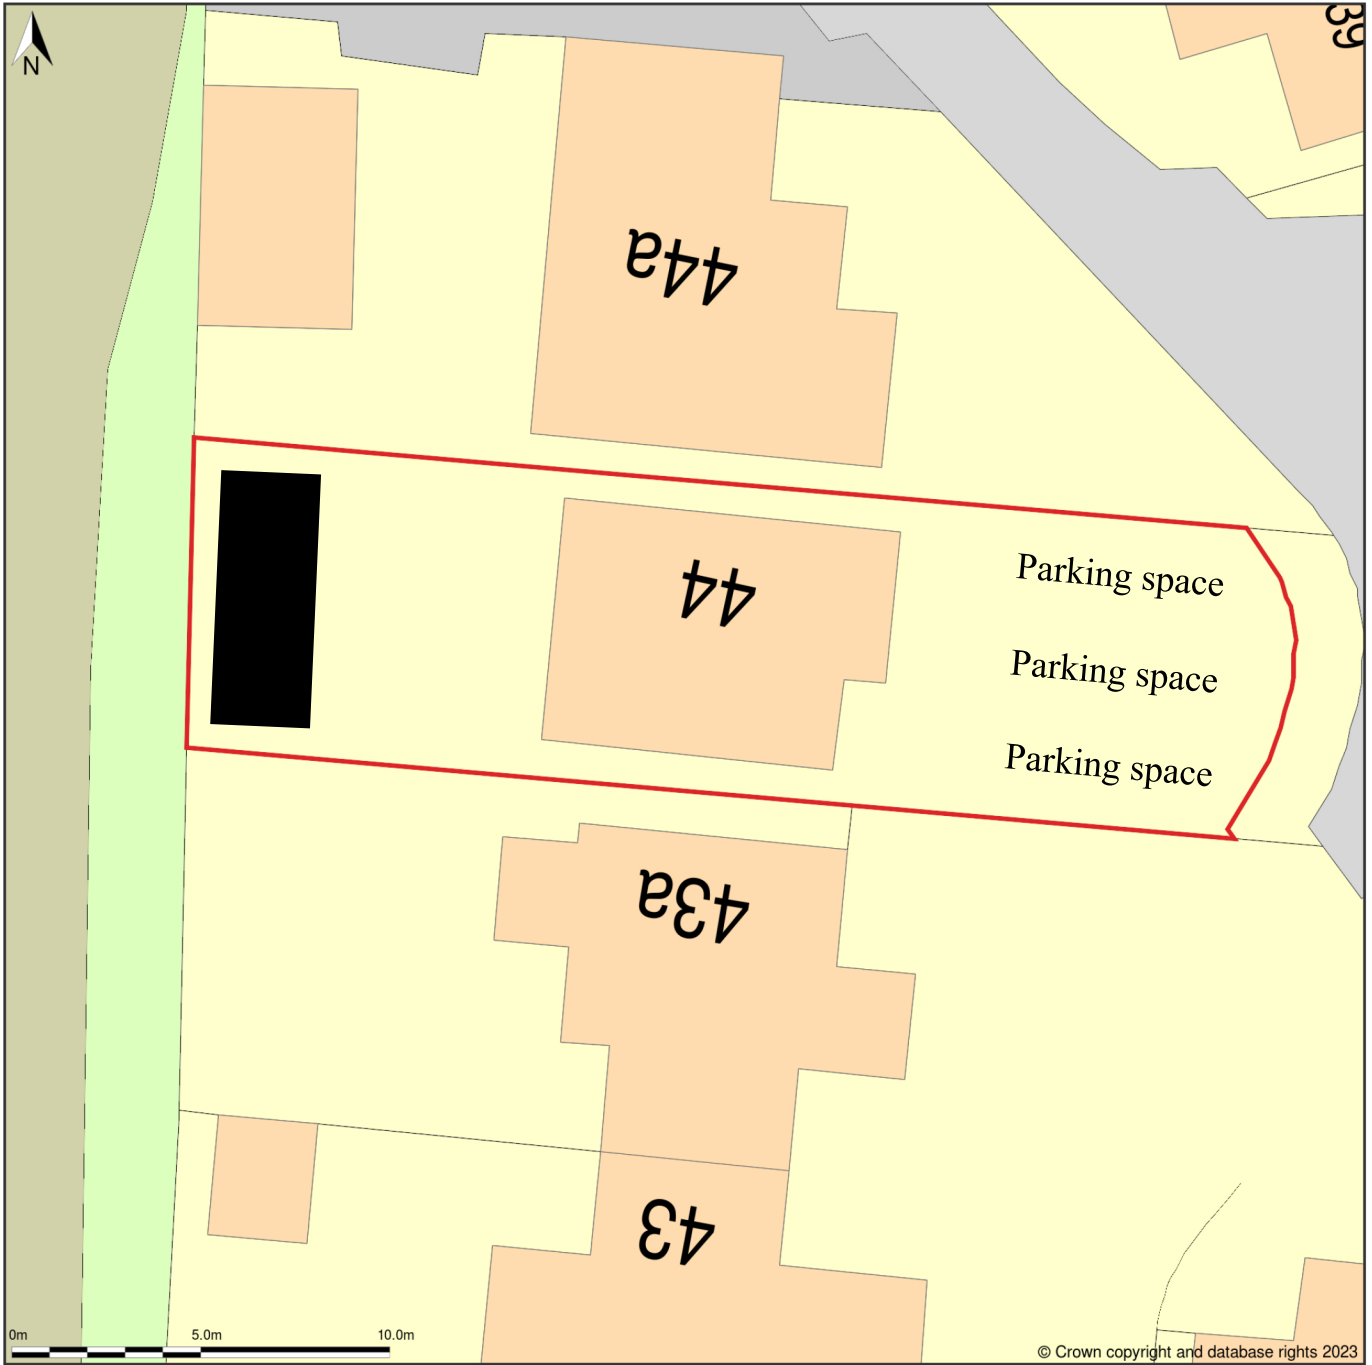

44, The Yews, Horndean, Waterlooville, Hampshire, PO8 0BH

Site Plan (also called a Block Plan) shows area bounded by: 470497.29, 113340.87 470533.29, 113376.87 (at a scale of 1:200), OSGridRef: SU70511335. The representation of a road, track or path is no evidence of a right of way. The representation of features as lines is no evidence of a property boundary.

Produced on 14th Oct 2023 from the Ordnance Survey National Geographic Database and incorporating surveyed revision available at this date. Reproduction in whole or part is prohibited without the prior permission of Ordnance Survey, © Crown copyright 2023. Supplied by www.buyaplan.co.uk a licensed Ordnance Survey partner (100053143). Unique plan reference: #00854081-DCC8D8.