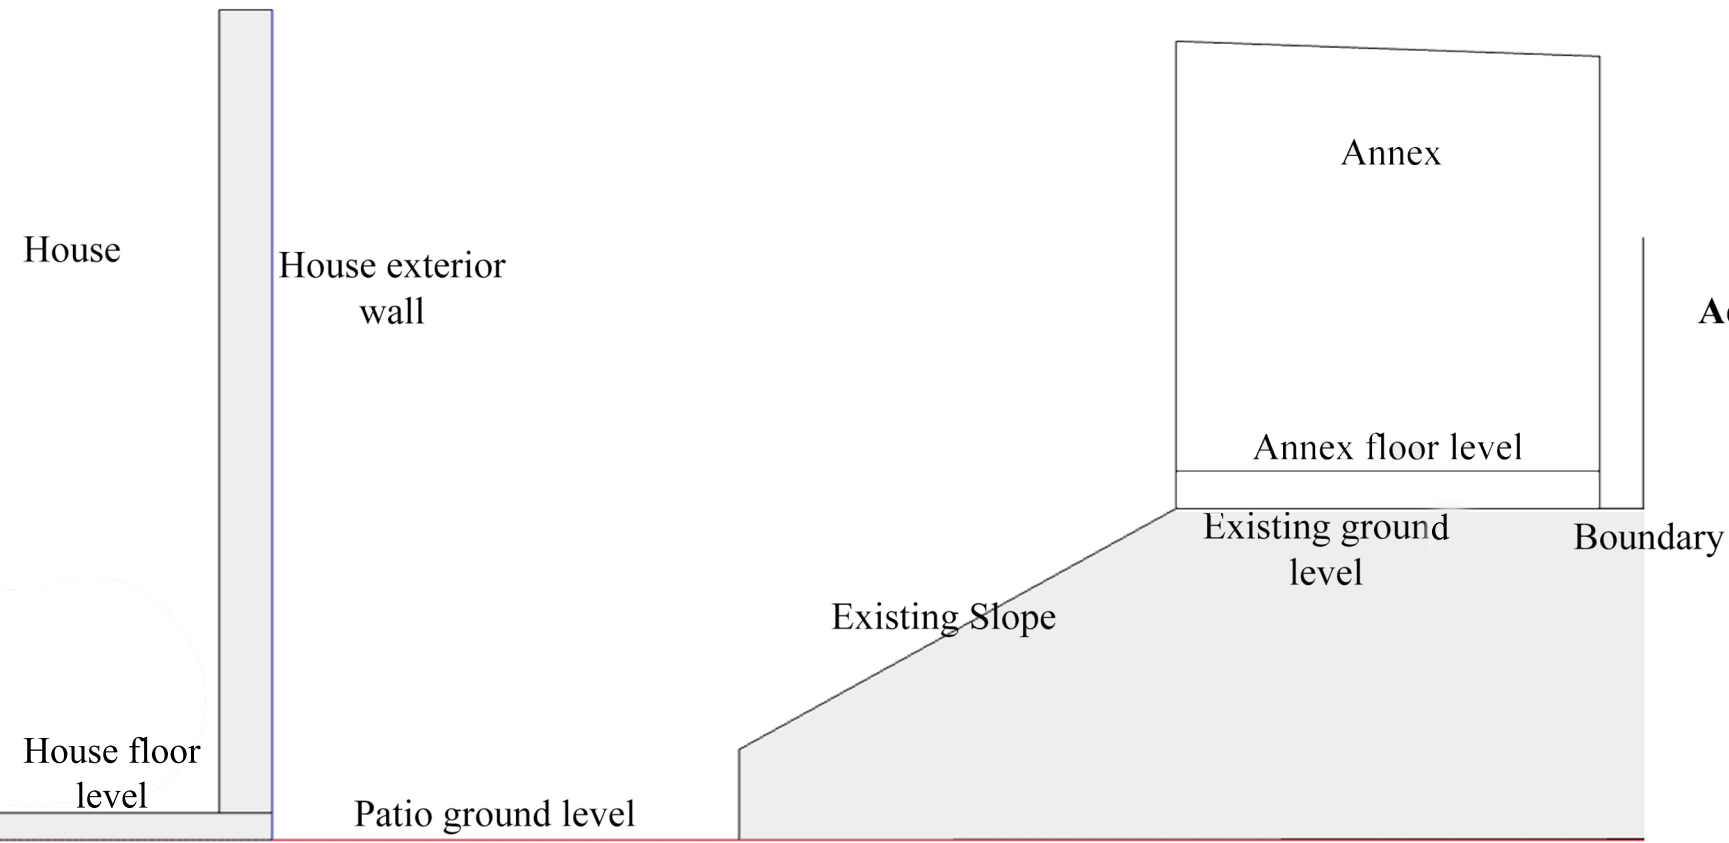

Cedar Lodge Garden Rooms

Beautifully Crafted, Handmade Garden Rooms

Client: Sinclair
Address: 44 The Yews, Horndean,
Hampshire. PO8 0BH
Project: Residential Annex
Scale: 1:50
Elevation: Section Drawing
Date: 20/11/2023