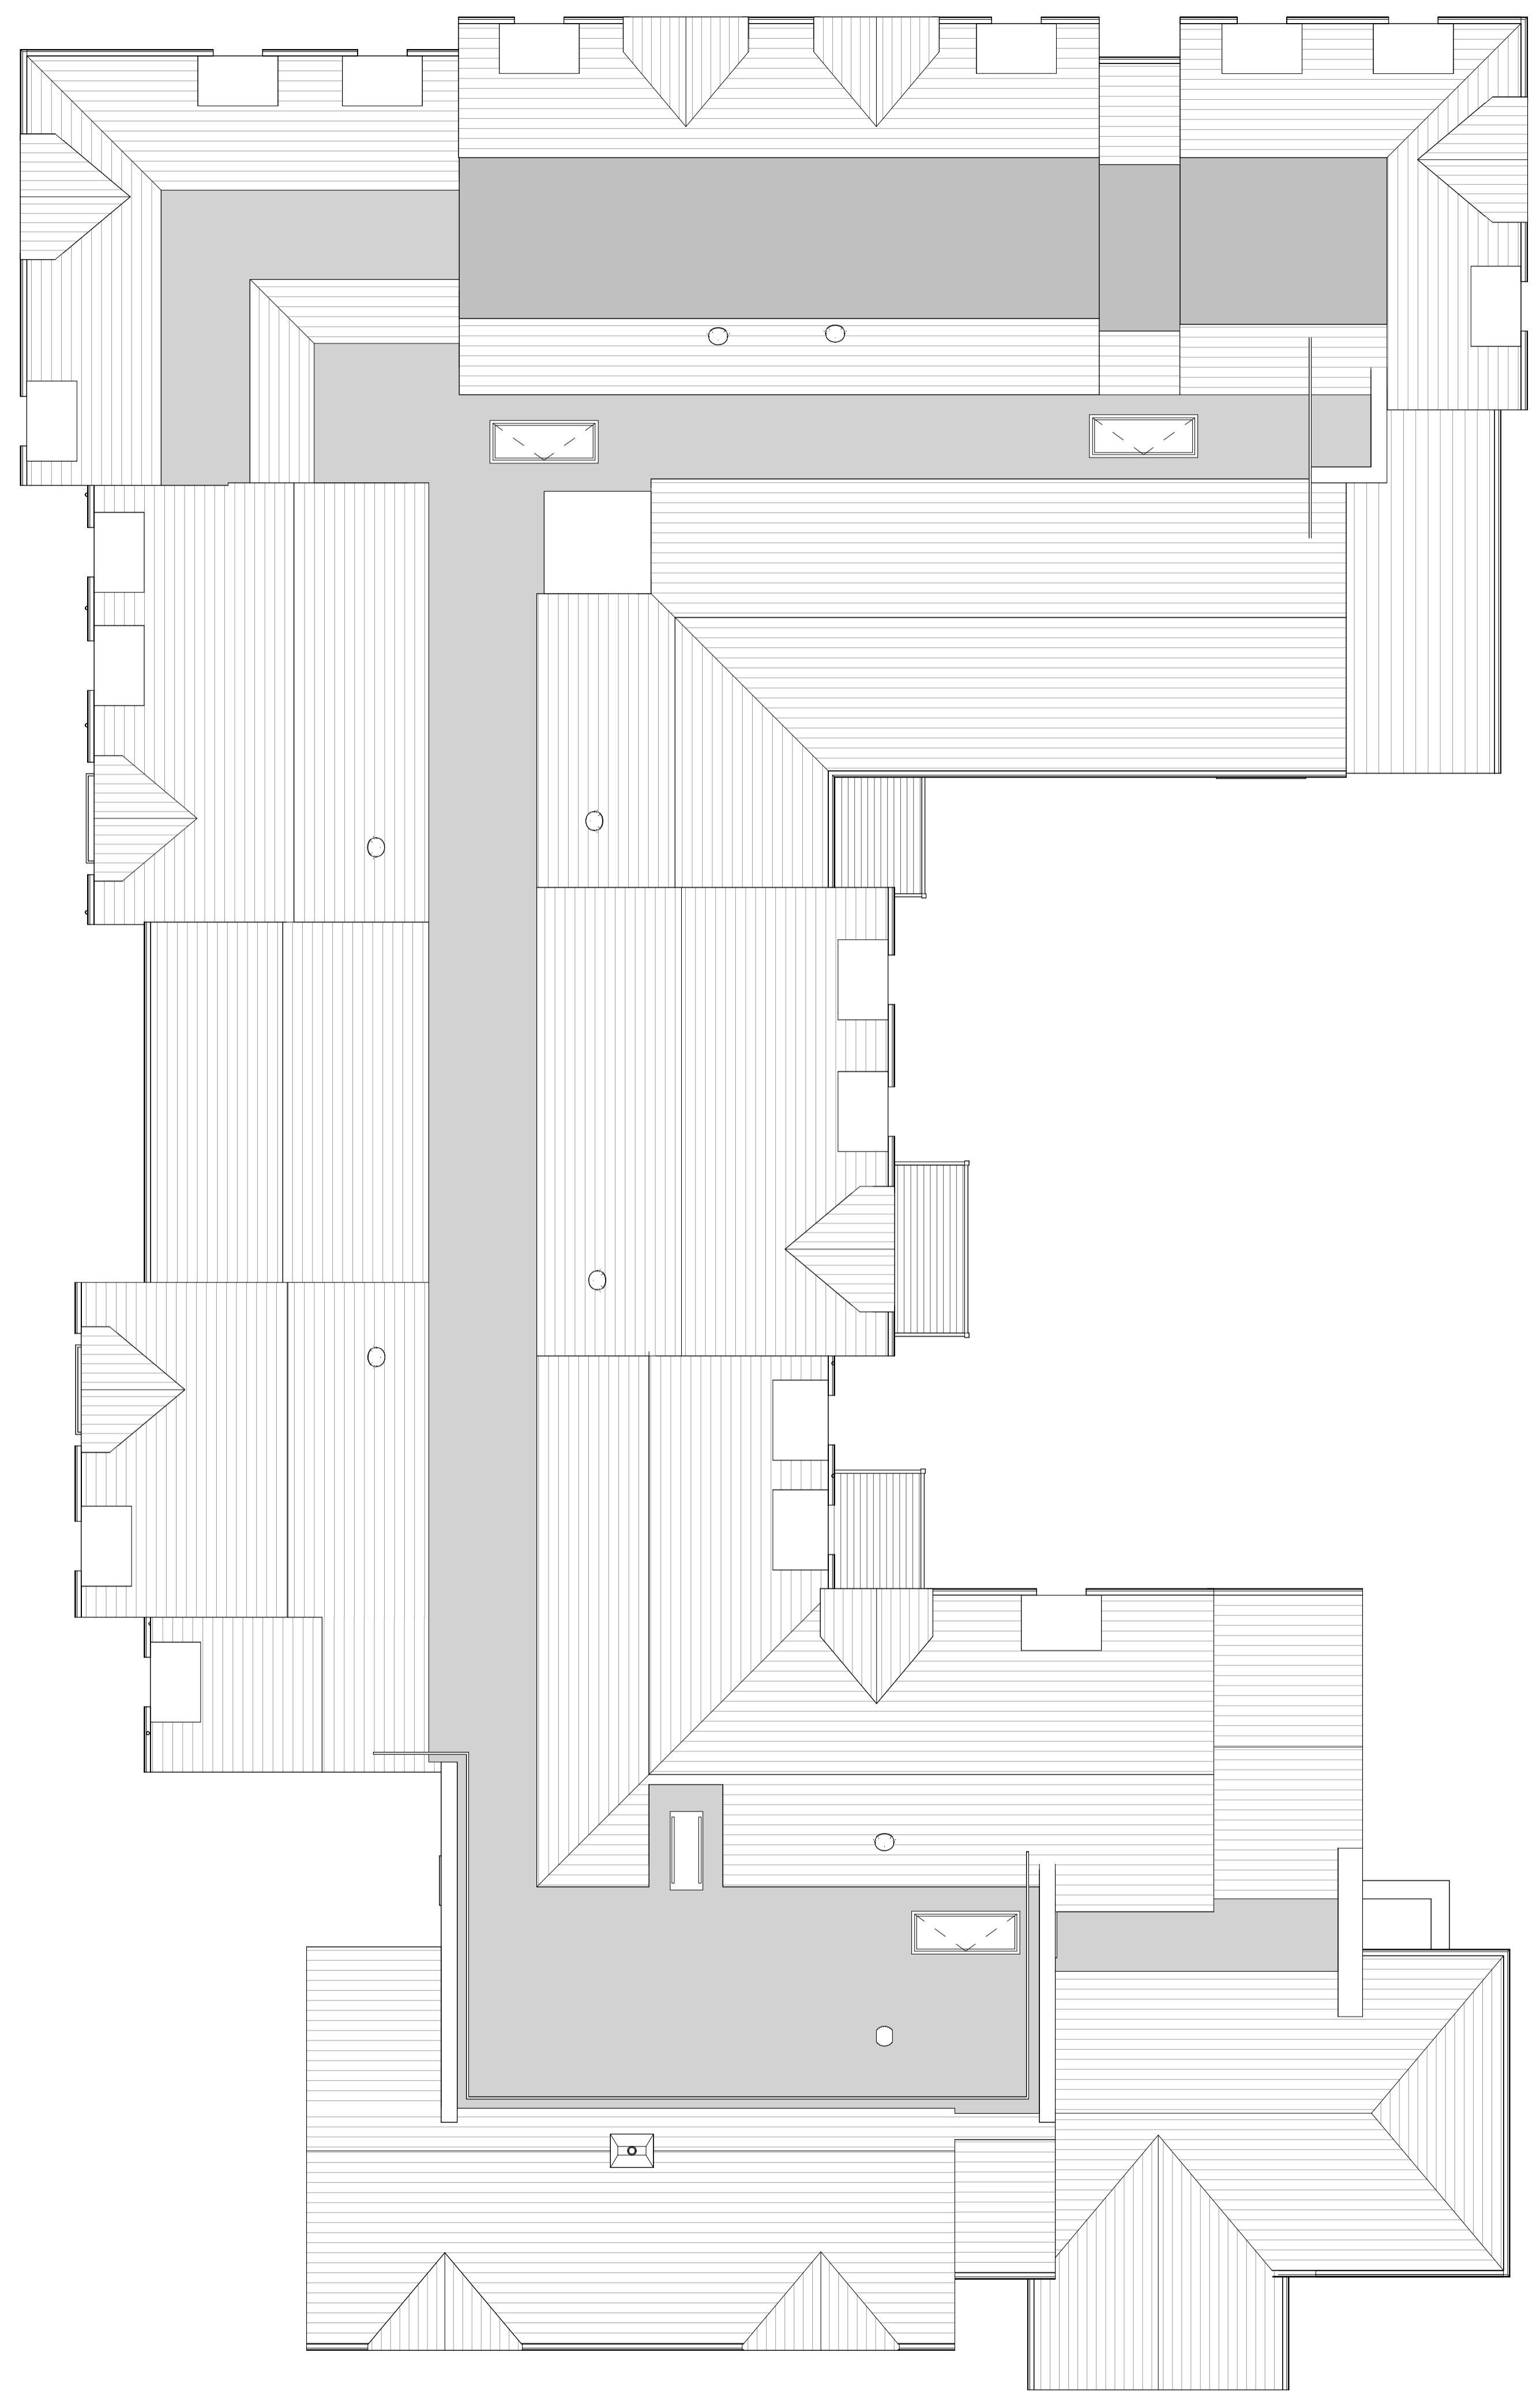

Drawn By: ATO
Checked By: AC

REV/NO	REVISION DESCRIPTION	DATE	CHKD
P01	Final Issue	27/10/23	

ROOF LEVEL
1:100