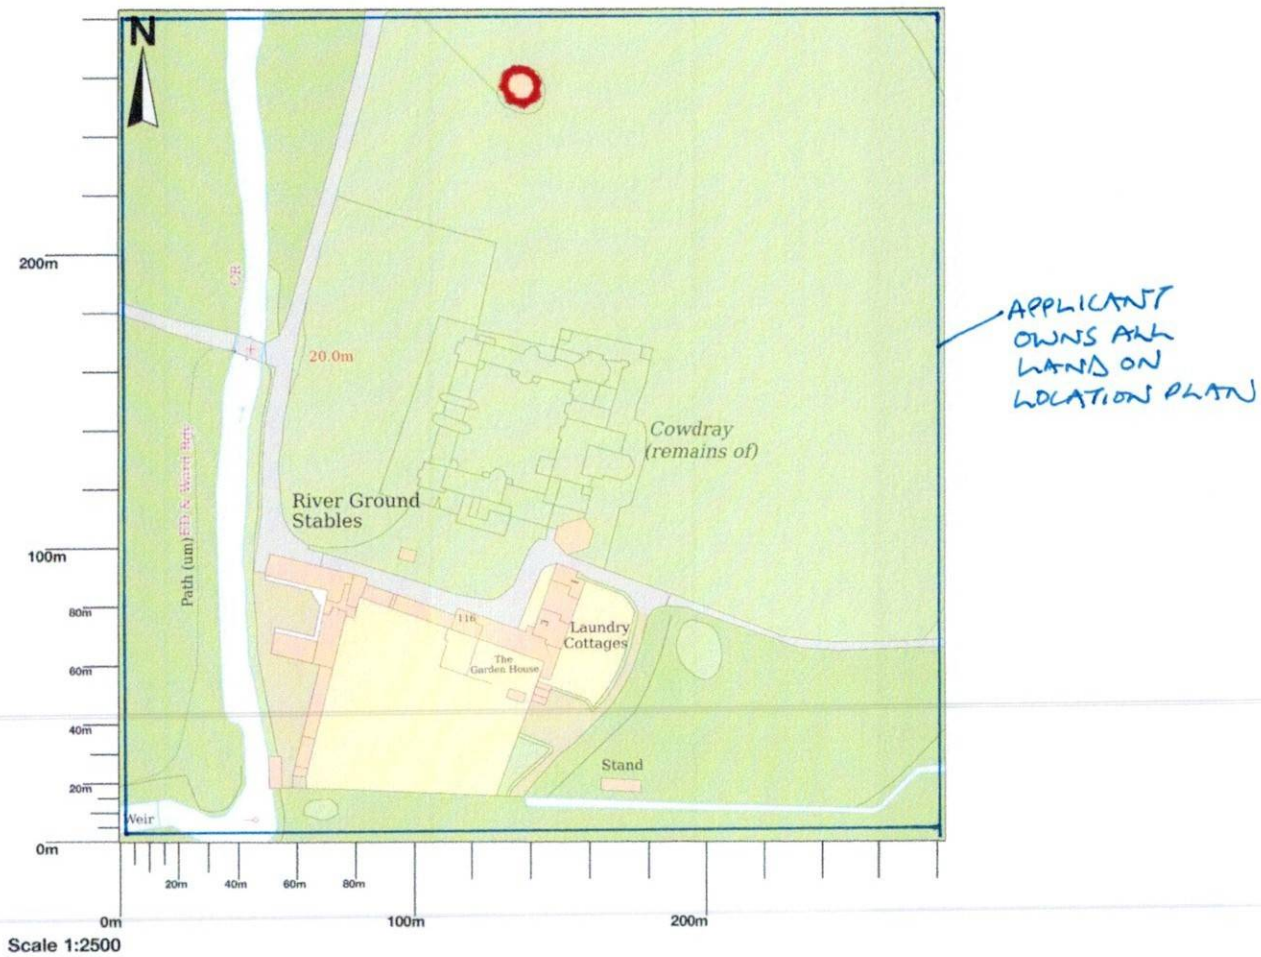

The Round Tower, Cowdray Ruins, Easebourne, Midhurst, GU29 9AL

DWG:001