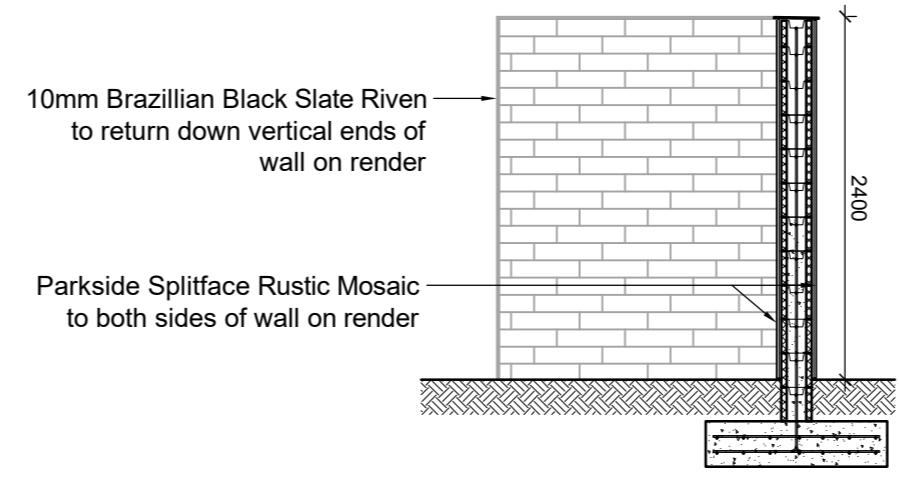

SPA GARDEN WALL HYDRO POOL - PLAN

SPA GARDEN WALL HYDRO POOL - SECTION BB

KEY PLAN

SPA GARDEN WALL HYDRO POOL - SECTION AA

SPA GARDEN WALL HYDRO POOL - REFERENCE IMAGE

REVISION: P01 BY: HP CHECKED: MPB DATE: 09/11/2023  
 PLANNING ISSUE  
 STATUS

S4a | FOR PLANNING

CLIENT

*David Lloyd*  
 CLUBS

PROJECT

GLASGOW WEST END  
 SPA GARDEN

TITLE

SPA GARDEN WALLS

**Hadfield Cawkwell Davidson**  
 Broomgrove Lodge, 13 Broomgrove Rd, Sheffield, S10 2LZ T 0114 266 8181 www.hcd.co.uk

HCD PROJECT NO. 2023-191	SCALE 1:50 @ A2	REV. P01
PROJECT NO. 23191	ORIGINATOR HCD	VOLUME ZZ
LEVEL XX	TYPE DR	ROLE+ NUMBER A-PL-022