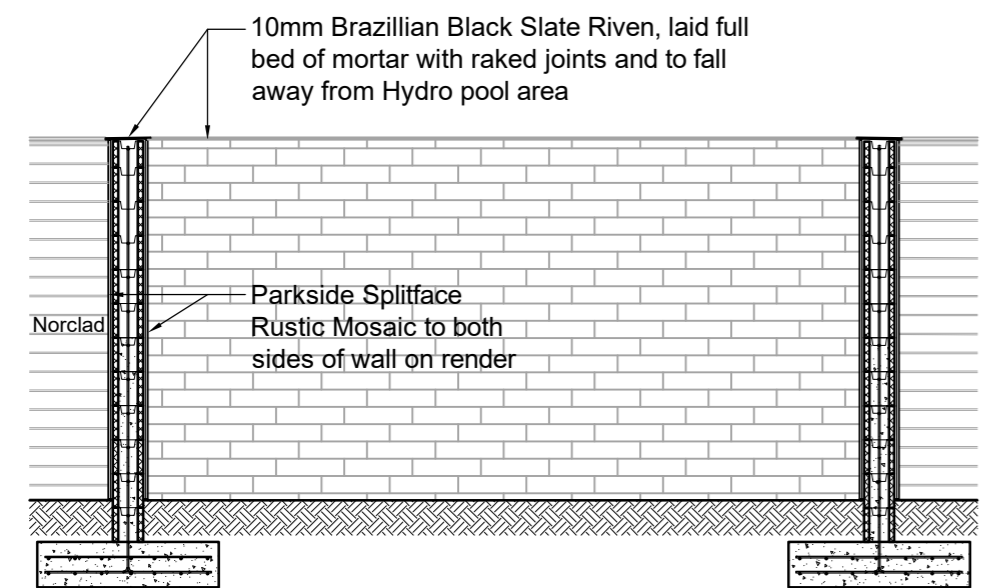

SPA GARDEN WALL HYDRO POOL - PLAN

SPA GARDEN WALL HYDRO POOL - SECTION BB

KEY PLAN

SPA GARDEN WALL HYDRO POOL - SECTION AA

SPA GARDEN WALL HYDRO POOL - REFERENCE IMAGE

REVISION: P01 BY: HP CHECKED: MPB DATE: 09/11/2023  
 PLANNING ISSUE  
 STATUS

S4a | FOR PLANNING

CLIENT

*David Lloyd*  
 CLUBS

PROJECT

GLASGOW WEST END  
 SPA GARDEN

TITLE

SPA GARDEN WALLS

**Hadfield Cawkwell Davidson**  
 Broomgrove Lodge, 13 Broomgrove Rd, Sheffield, S10 2LZ T 0114 266 8181 www.hcd.co.uk

HCD PROJECT NO. 2023-191	SCALE 1:50 @ A2	REV. P01
PROJECT NO. 23191	ORIGINATOR HCD	VOLUME ZZ
LEVEL XX	TYPE DR	ROLE+ NUMBER A-PL-022