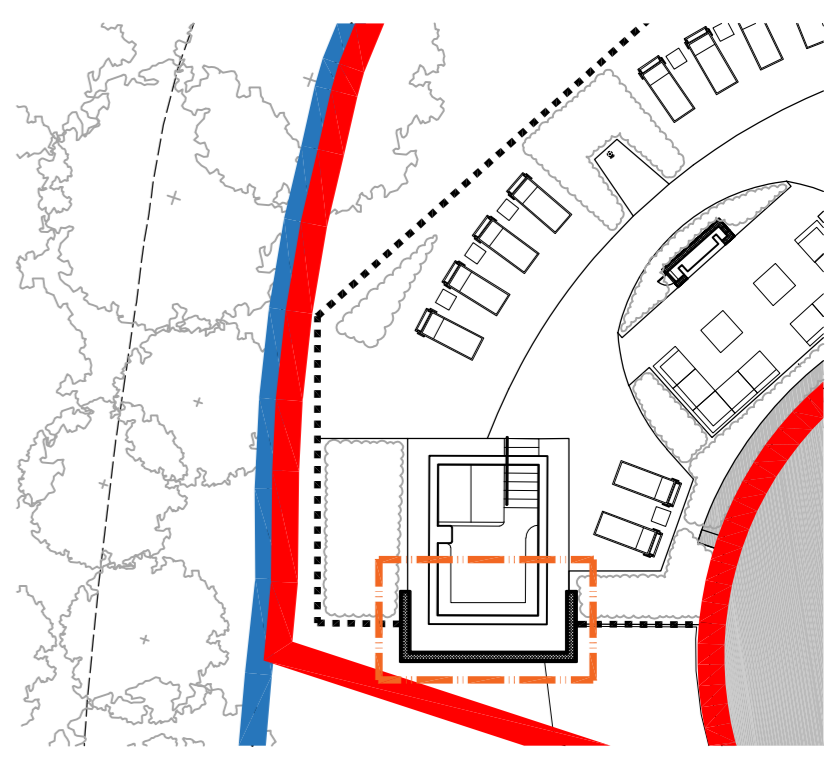

SPA GARDEN WALL HYDRO POOL - PLAN

SPA GARDEN WALL HYDRO POOL - SECTION BB

KEY PLAN

SPA GARDEN WALL HYDRO POOL - SECTION AA

SPA GARDEN WALL HYDRO POOL - REFERENCE IMAGE

REVISION: P01 BY: HP CHECKED: MPB DATE: 09/11/2023  
 PLANNING ISSUE  
 STATUS

S4a | FOR PLANNING

CLIENT

*David Lloyd*  
 CLUBS

PROJECT

GLASGOW WEST END  
 SPA GARDEN

TITLE

SPA GARDEN WALLS

**Hadfield Cawkwell Davidson**  
 Broomgrove Lodge, 13 Broomgrove Rd, Sheffield, S10 2LZ T 0114 266 8181 www.hcd.co.uk

HCD PROJECT NO. 2023-191	SCALE 1:50 @ A2	REV. P01
PROJECT NO. 23191	ORIGINATOR HCD	VOLUME ZZ
LEVEL XX	TYPE DR	ROLE+ NUMBER A-PL-022