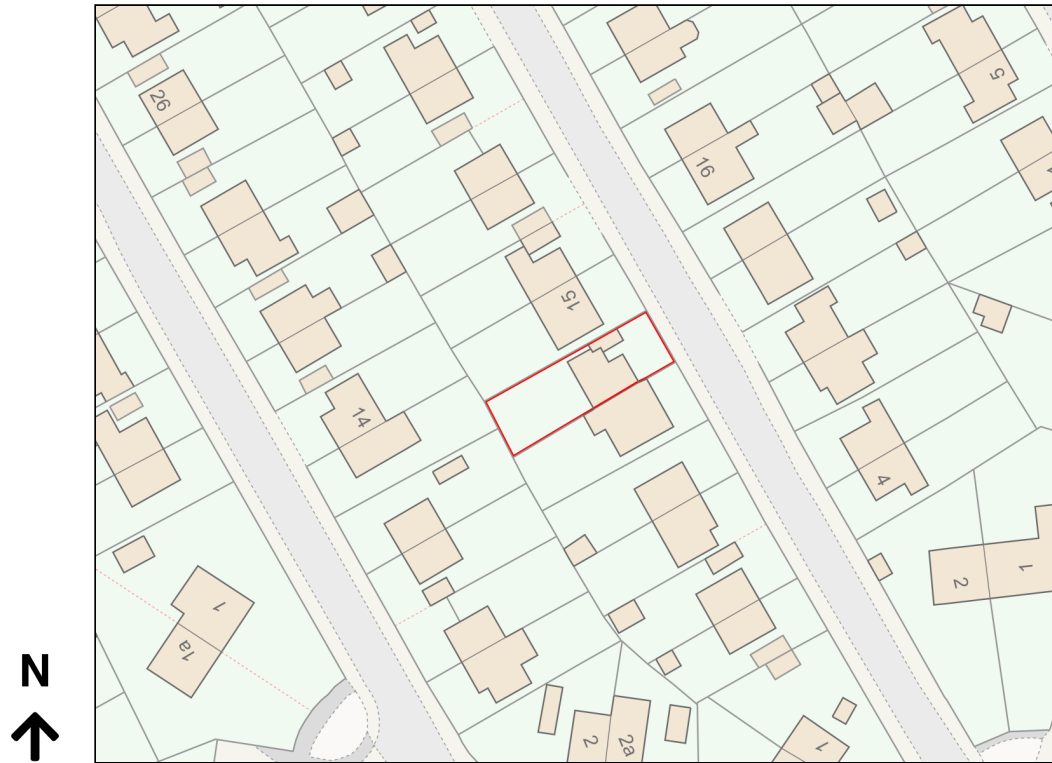

Location Plan

Site Address: 13, King George Vi Avenue, East Tilbury, RM18 8SL

Date Produced: 22-Nov-2023

Scale: 1:1250 @A4

Planning Portal Reference: PP-12622271v1