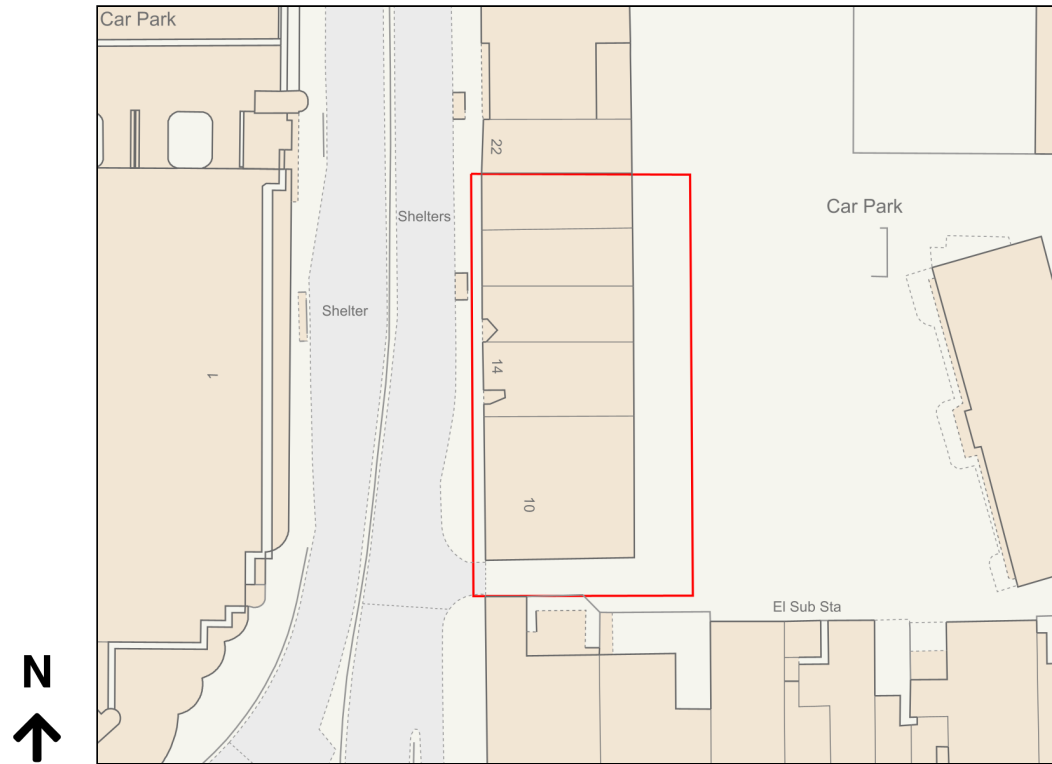

Location Plan

Site Address: Car Park, Colin Campbell Court, Plymouth, PL1 1PZ

Date Produced: 19-Dec-2023

Scale: 1:1250 @A4

Planning Portal Reference: PP-12654166v1