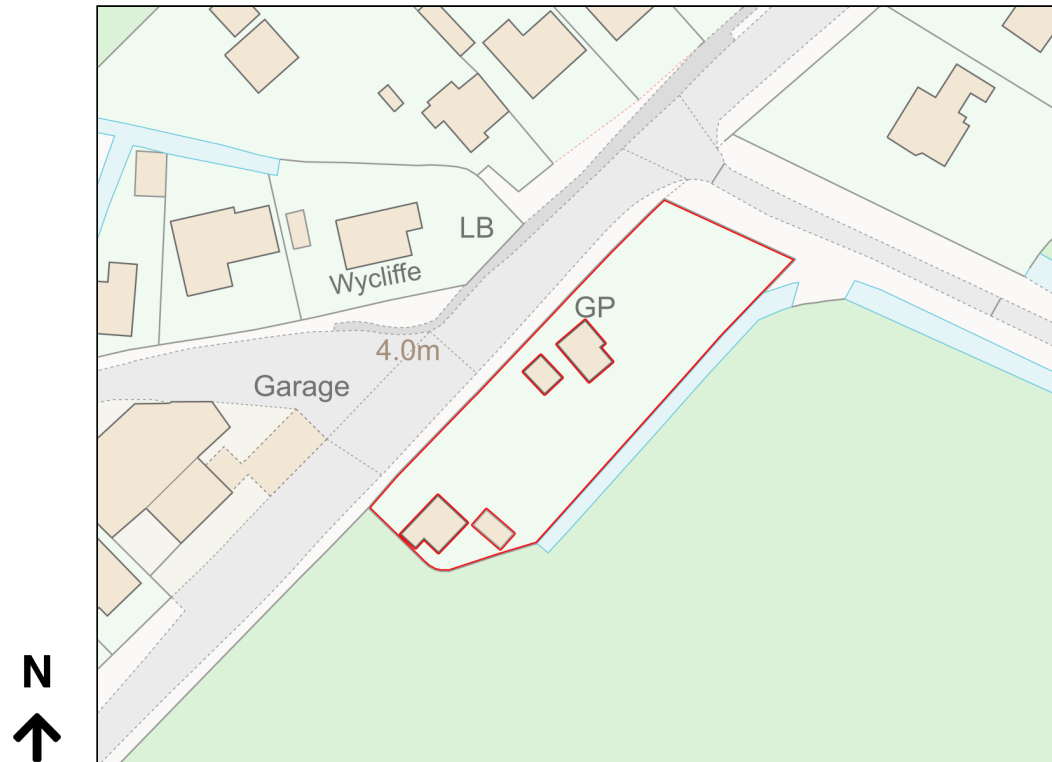

# Location Plan

Site Address: Fen View, Croft Bank, Croft, PE24 4RJ

Date Produced: 09-Dec-2023

Scale: 1:1250 @A4

Planning Portal Reference: PP-12666177v1