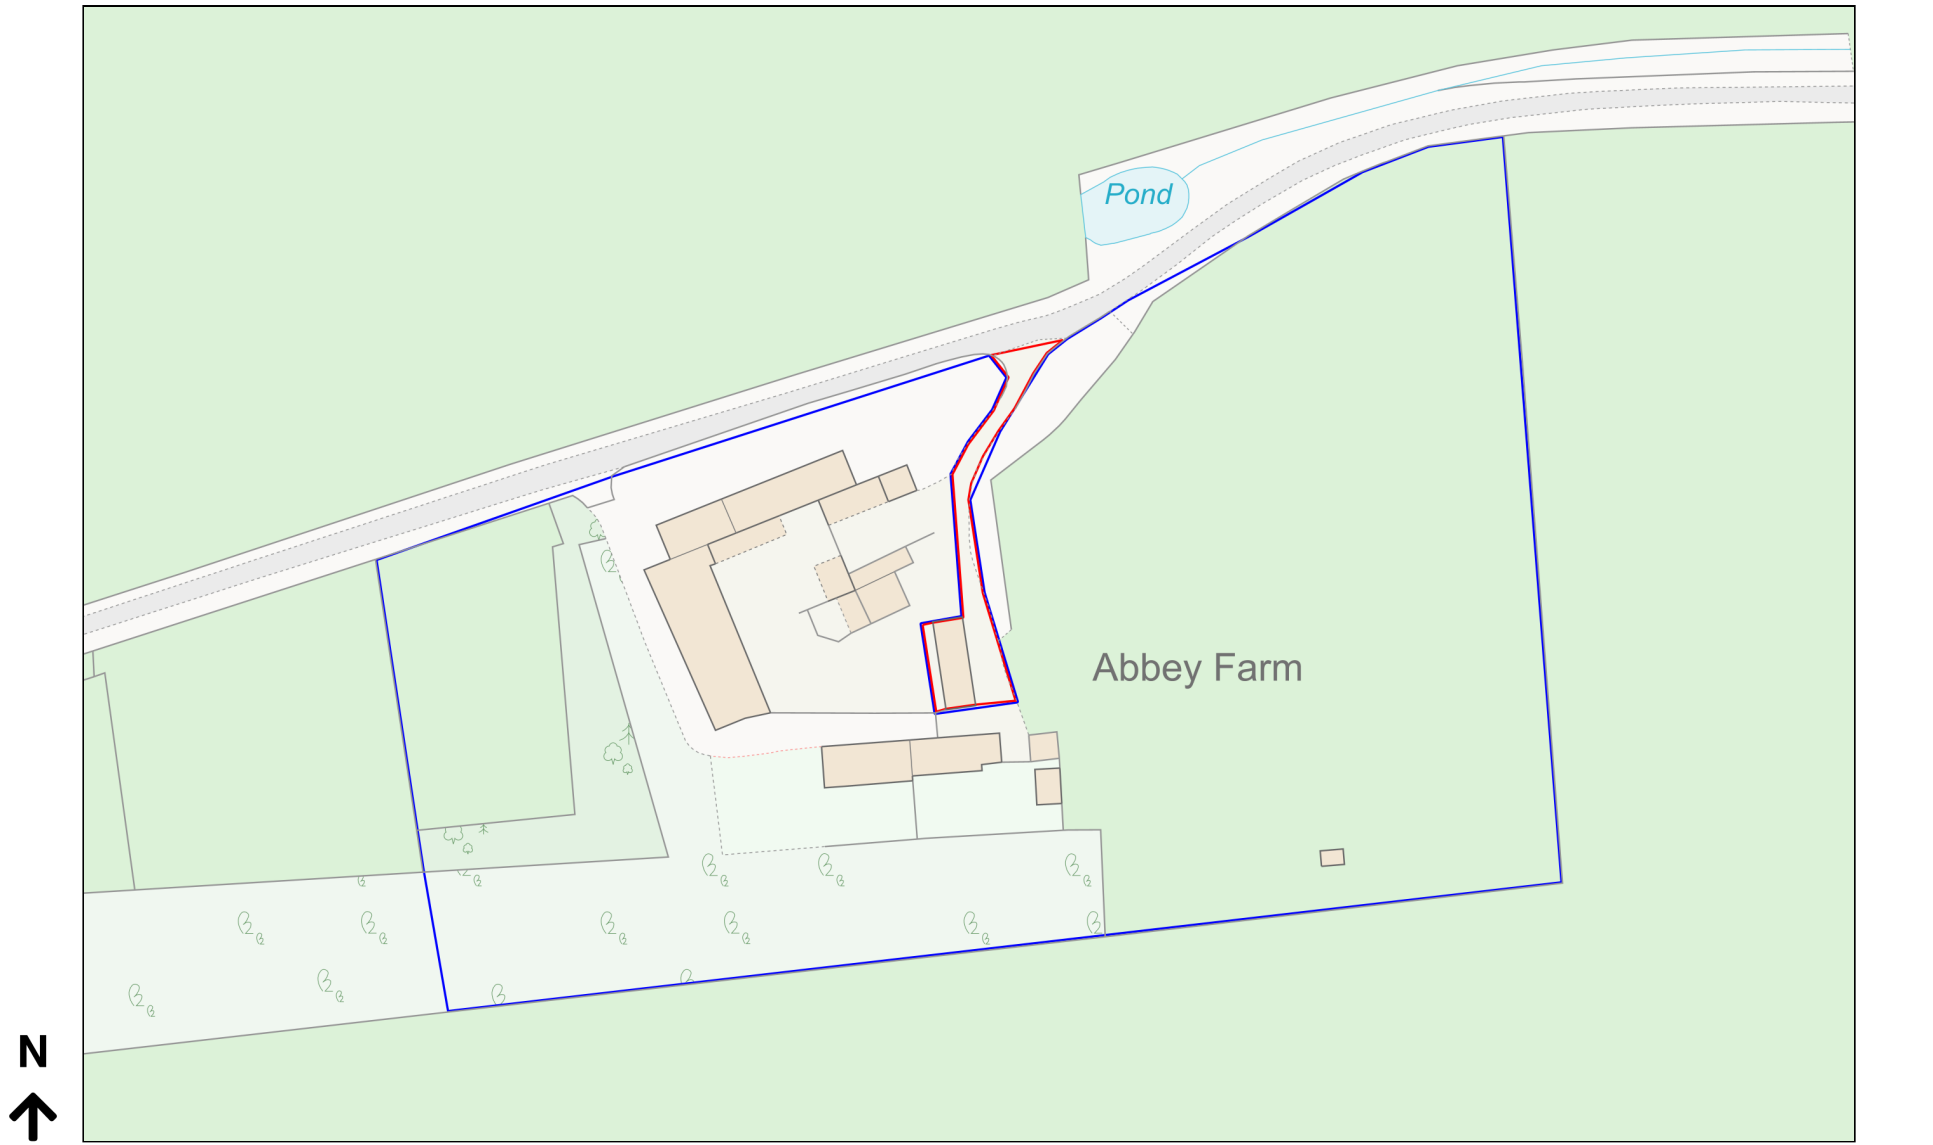

Location Plan

Site Address: Abbey Farm, Alby Common, Alby, NR11 7HG

Date Produced: 11-Dec-2023

Scale: 1:1250 @A4

Planning Portal Reference: PP-12660906v1