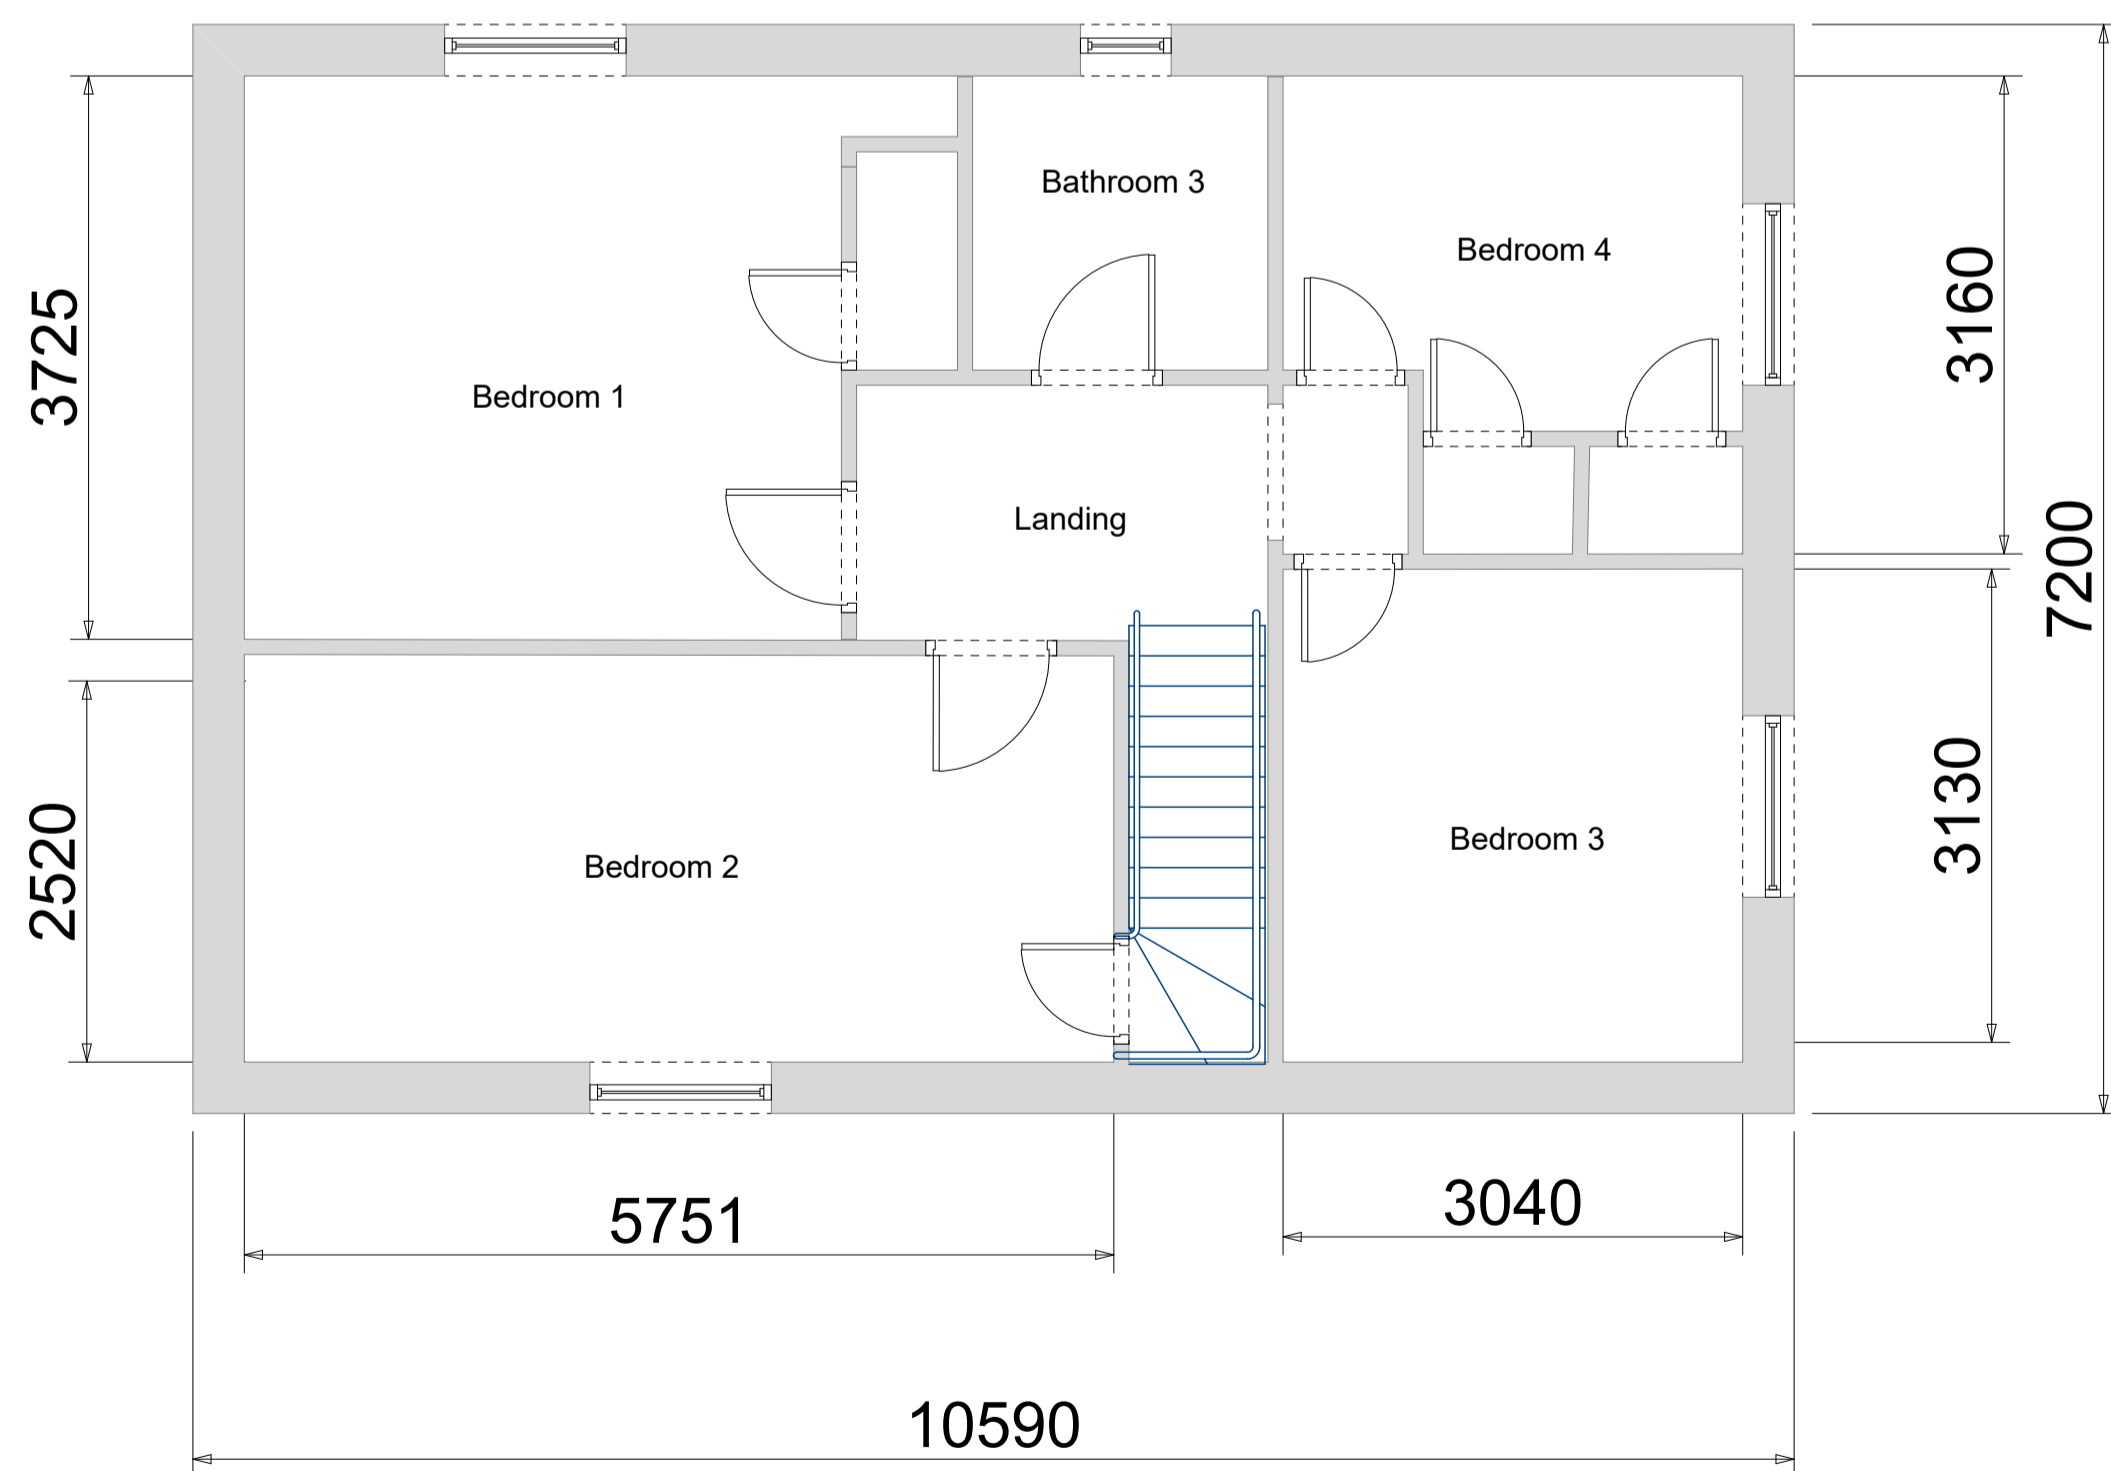

Existing ground floor

New extension

Existing first floor

Cassa Building and Design Ltd

Project  
**Project Description**  
 Alteration and extensions  
 1 Yarmouth Road, NR14 6PU

Client  
 Mrs. Julie Southgate

Drawing No.  
**Number**

Date Month Year  
 Drawn by Name  
 Scale 1:50  
 Checked by Name

Page Size - A1 

53 Cunningham Road, Norwich  
 NR5 8HH; 07587 579 070  
 office@cassabuildinganddesign.com