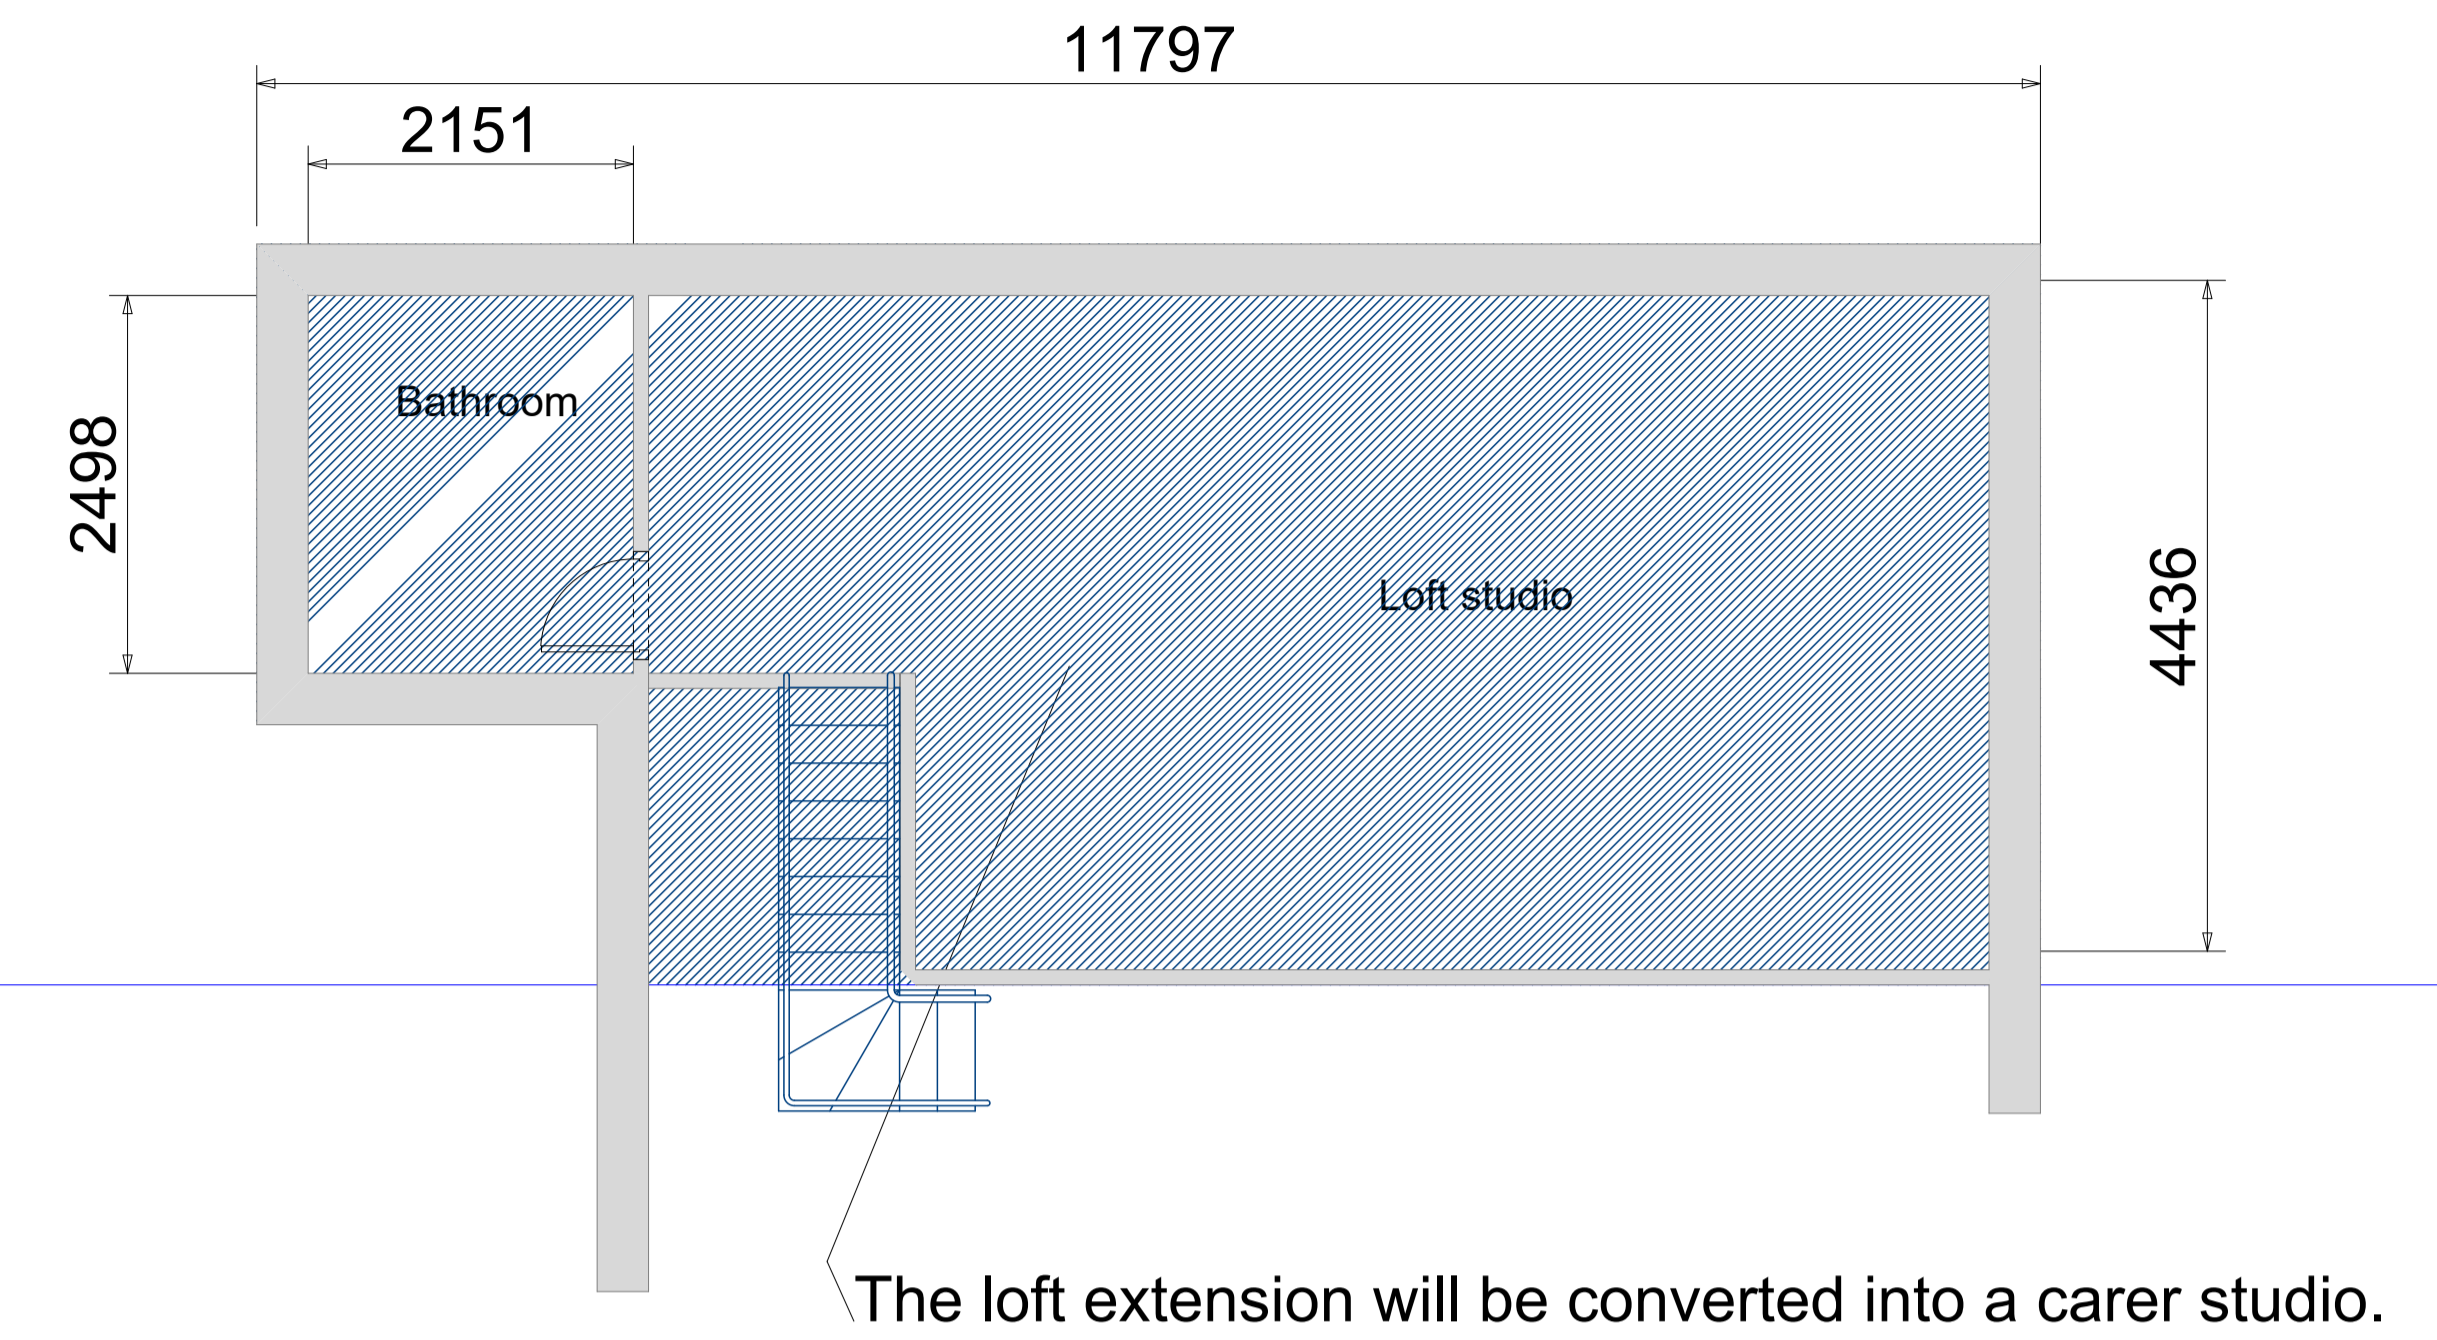

Existing ground floor

New extension

Existing first floor

Cassa Building and Design Ltd

Project  
**Project Description**  
 Alteration and extensions  
 1 Yarmouth Road, NR14 6PU

Client  
 Mrs. Julie Southgate

Drawing No.  
**Number**

Date Month Year  
 Drawn by Name  
 Scale 1:50  
 Checked by Name

Page Size - A1 

53 Cunningham Road, Norwich  
 NR5 8HH; 07587 579 070  
 office@cassabuildinganddesign.com