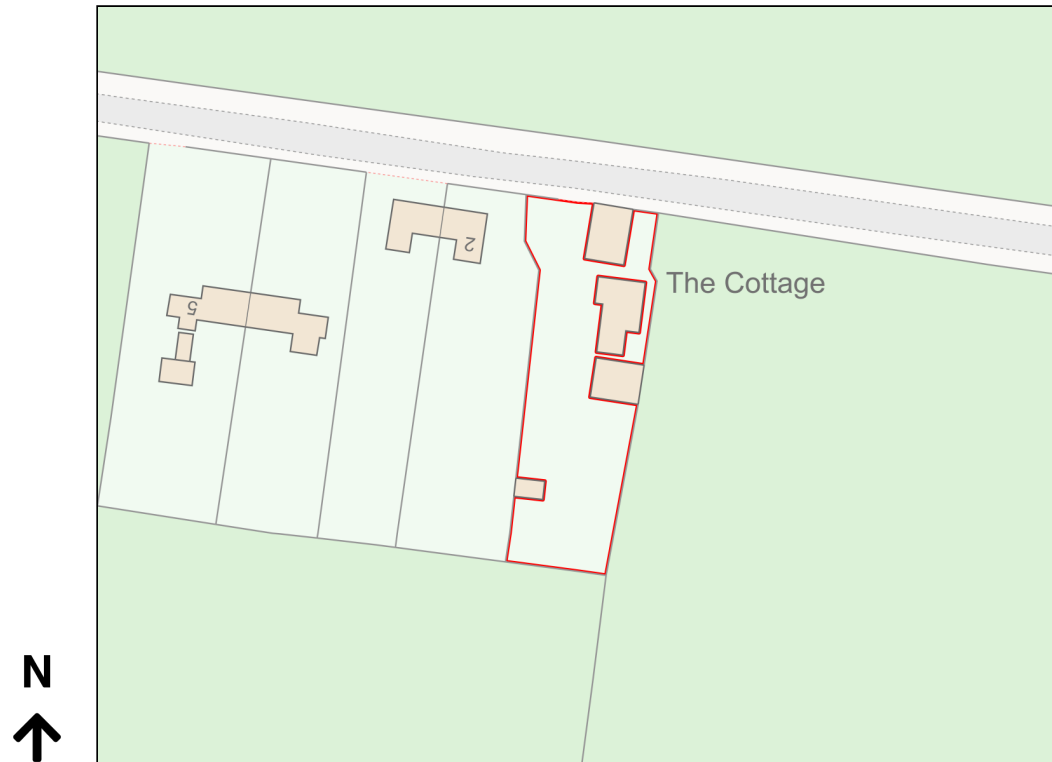

Location Plan

Site Address: 1, Yarmouth Road, Thorpe Next Haddiscoe, NR14 6PU

Date Produced: 05-Nov-2023

Scale: 1:1250 @A4

Planning Portal Reference: PP-12580865v1