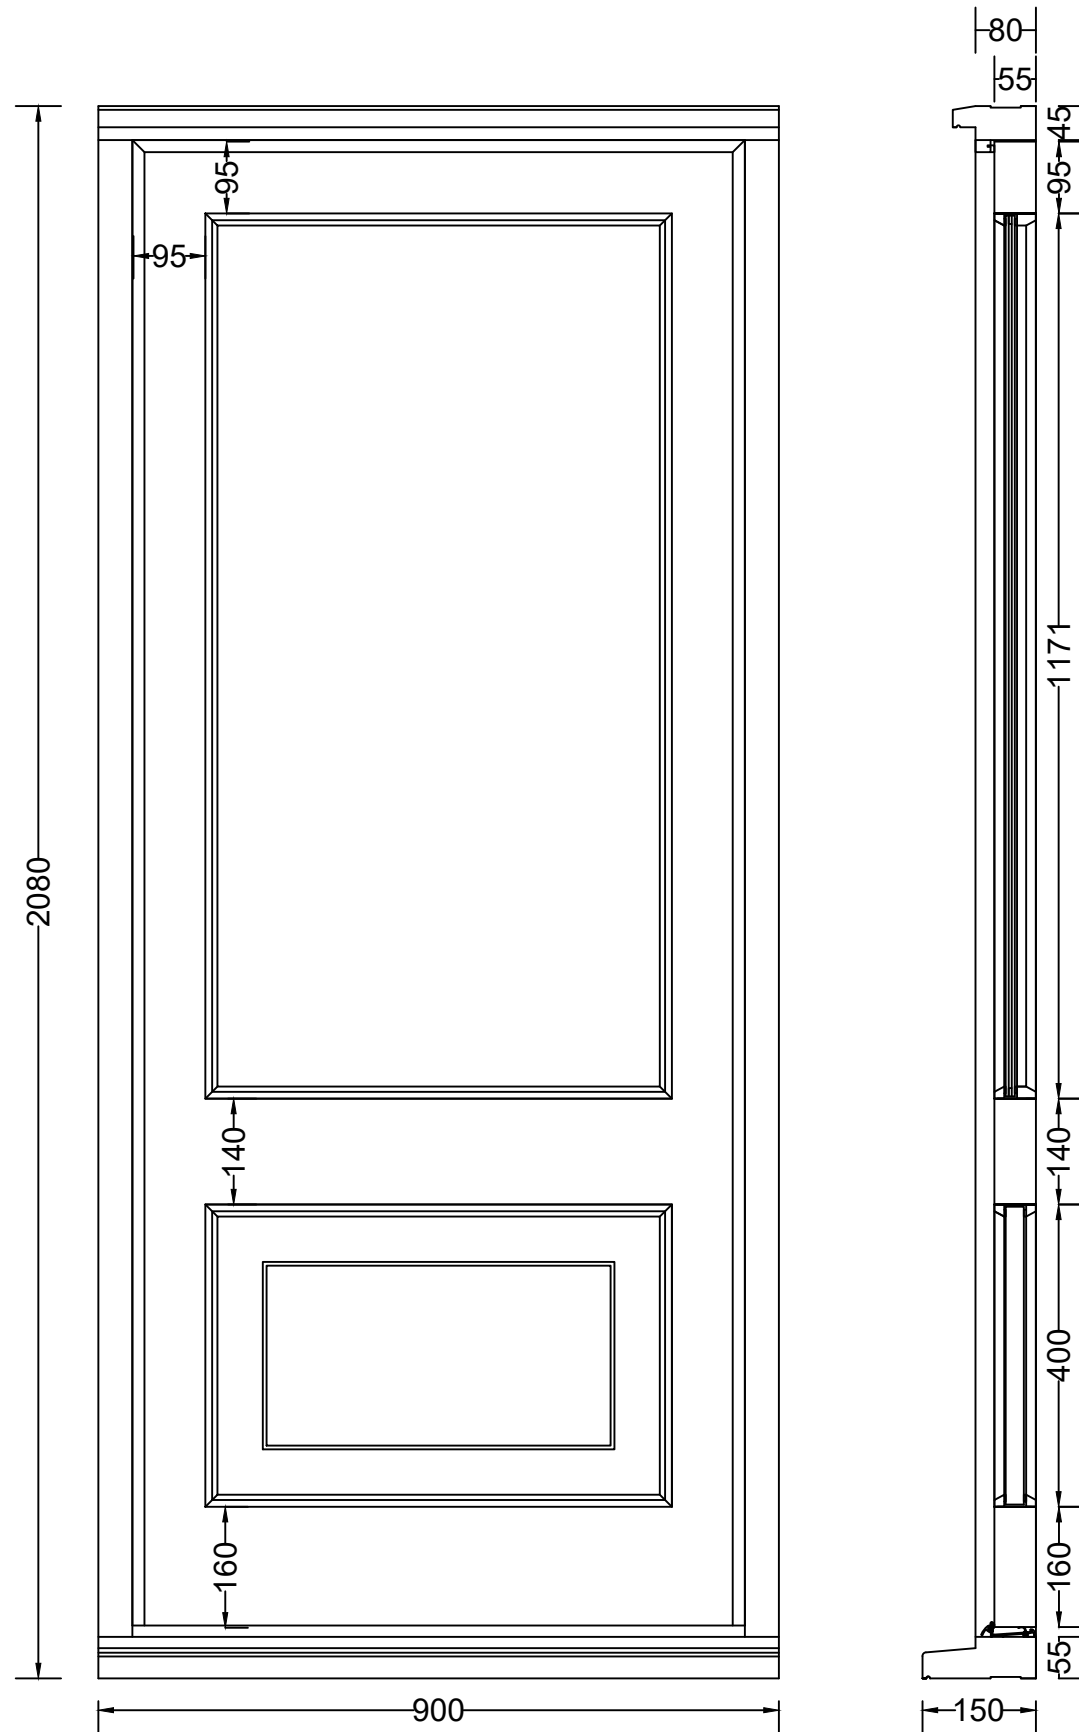

# 20 - Study Door Rear/North Elevation

Customer Name: E Groves

NOTES:

Project Ref: Folgate Replacement Windows and Doors

Date: 28/03/23

Drawn By: MPW

Drawing No: RE1R1

Scale (A3): 1/10