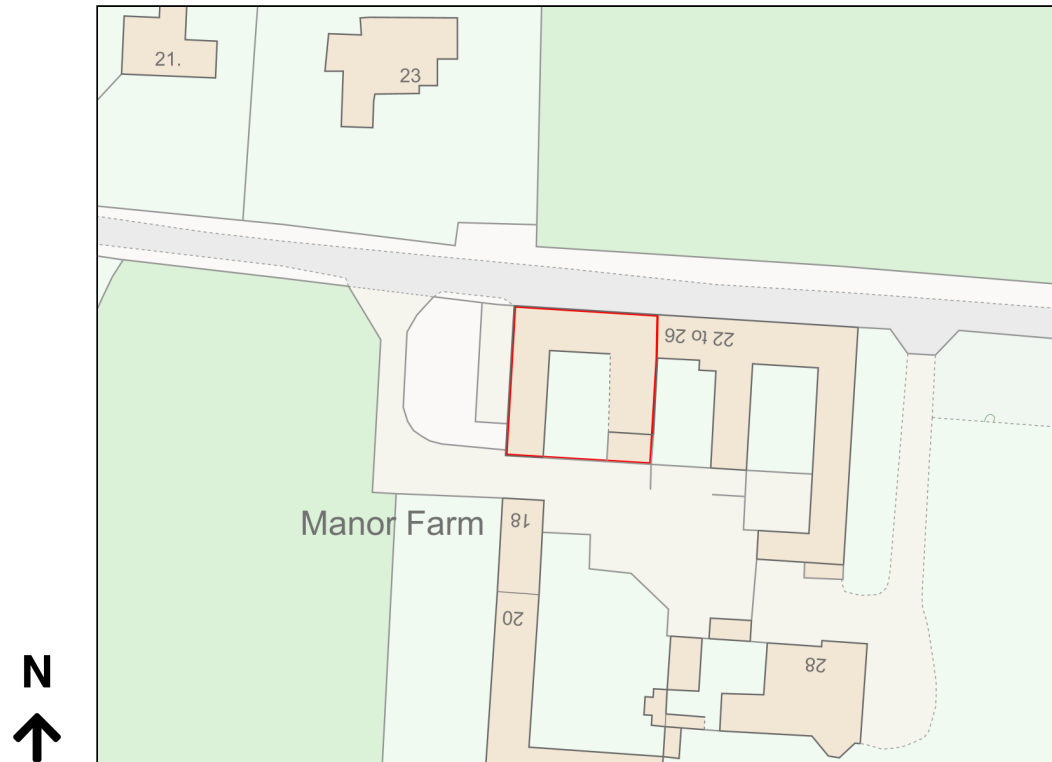

Location Plan

Site Address: The Carriage House, 26, The Street, Burgh, NR11 6TP

Date Produced: 13-Dec-2023

Scale: 1:1250 @A4

Planning Portal Reference: PP-12676068v1