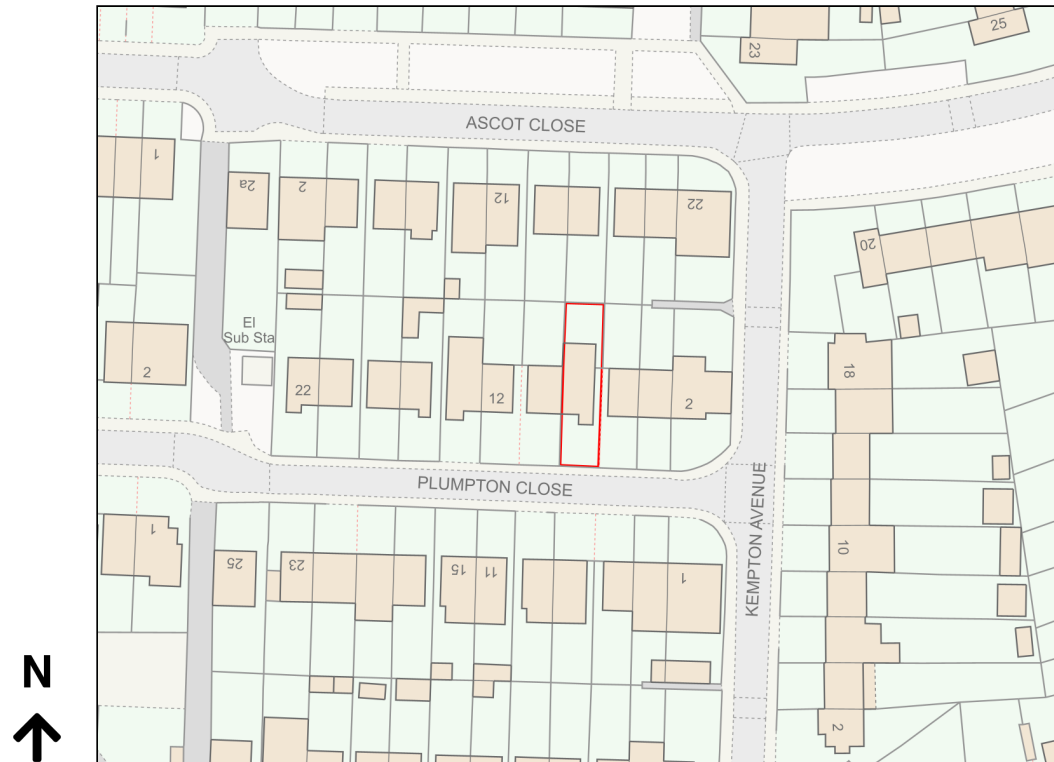

# Location Plan

Site Address: 8, Plumpton Close, Northolt, UB5 4EQ

Date Produced: 19-Dec-2023

Scale: 1:1250 @A4

Planning Portal Reference: PP-12674107v1