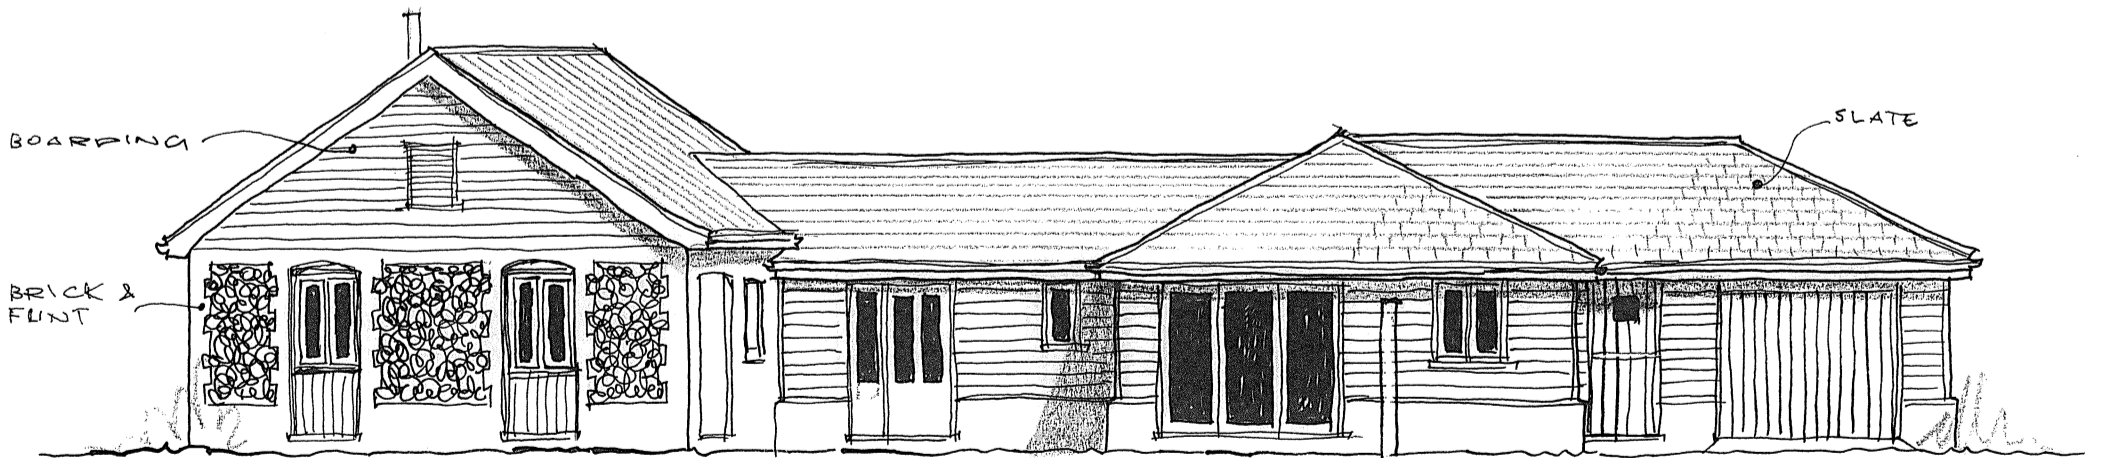

SOUTH ELEVATION ~

EAST ELEVATION ~

NORTH ELEVATION ~

WEST ELEVATION ~ 1:100

Client	MR & MRS A PEARSON	Scale:	1:100	BROWN & SCARLETT ARCHITECTS 1 Old Hall Barns, Thurston Road Pakenham, IP31 2NG Tel: 01284 768800 info@brownandscarlett.co.uk
Project:	NEW DWELLING ADJ YORK HOUSE, THE GREEN, BEYTON	Date:	OCT 2022	
Drawing:	DETAILED PLANNING	Contract:	4557 Drg No. 02	