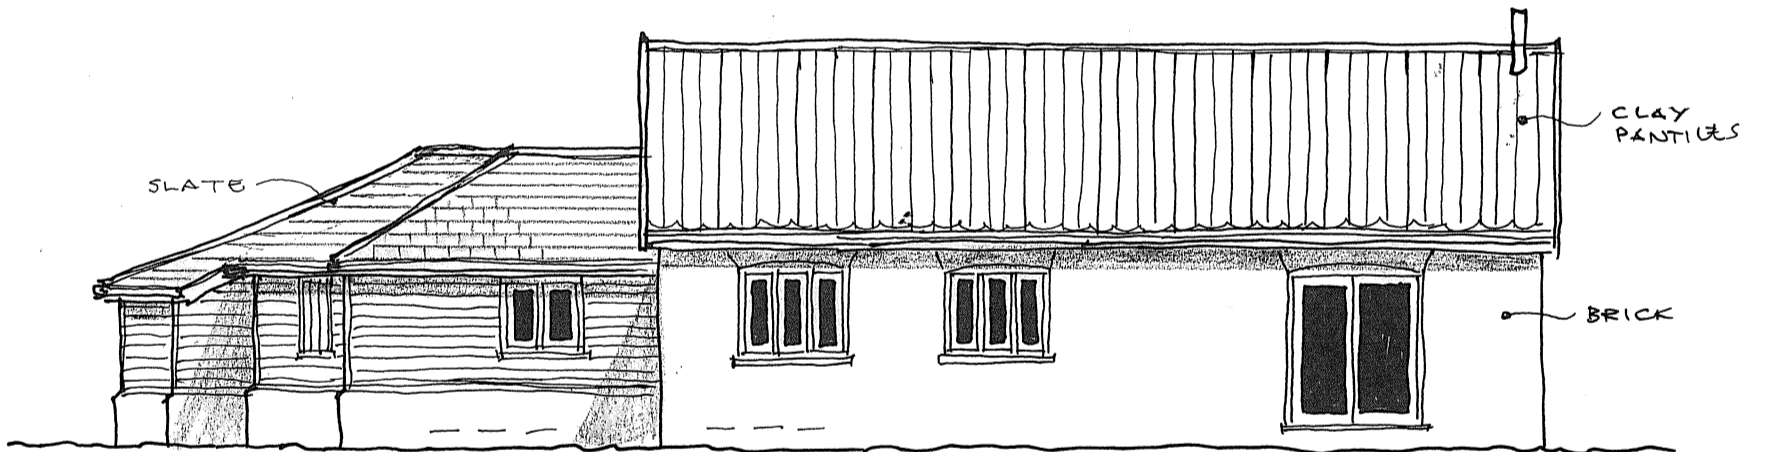

SOUTH ELEVATION ~

EAST ELEVATION ~

NORTH ELEVATION ~

WEST ELEVATION ~ 1:100

Client	MR & MRS A PEARSON	Scale:	1:100	BROWN & SCARLETT ARCHITECTS 1 Old Hall Barns, Thurston Road Pakenham, IP31 2NG Tel: 01284 768800 info@brownandscarlett.co.uk
Project:	NEW DWELLING ADJ YORK HOUSE, THE GREEN, BEYTON	Date:	OCT 2022	
Drawing:	DETAILED PLANNING	Contract:	4557 Drg No. 02	