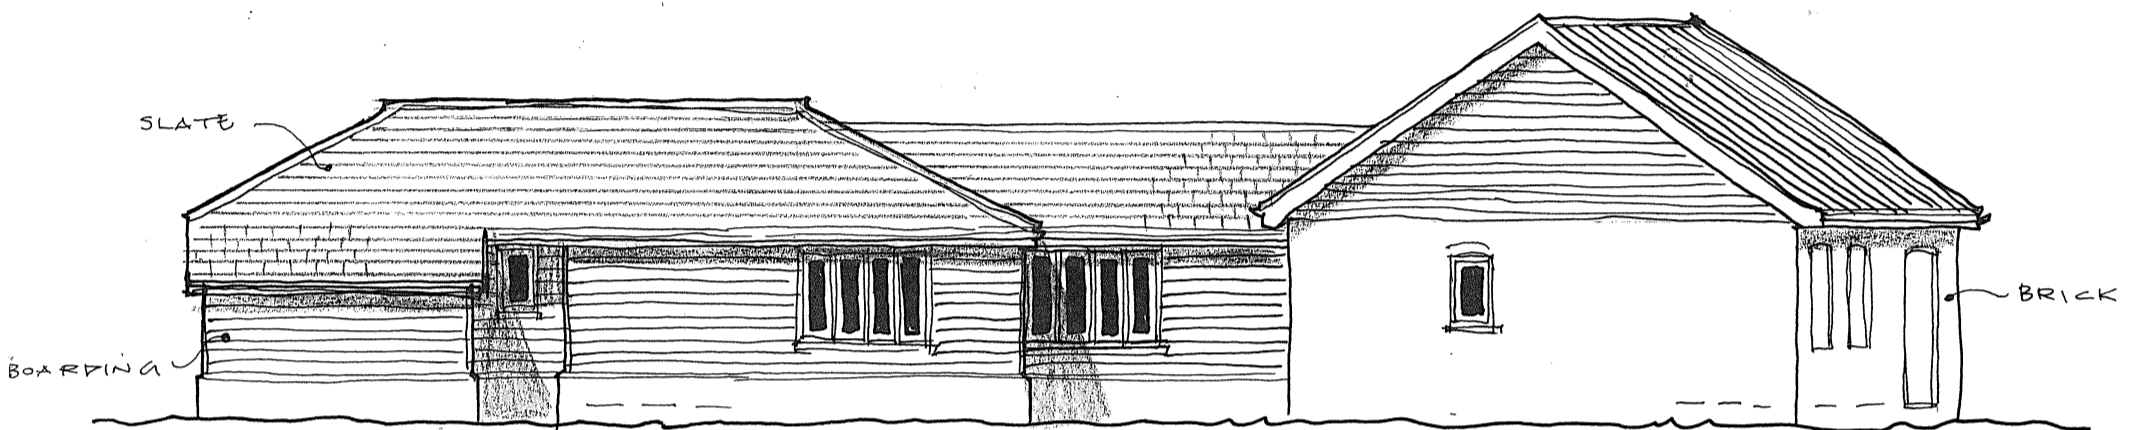

SOUTH ELEVATION ~

EAST ELEVATION ~

NORTH ELEVATION ~

WEST ELEVATION ~ 1:100

Client	MR & MRS A PEARSON	Scale:	1:100	BROWN & SCARLETT ARCHITECTS 1 Old Hall Barns, Thurston Road Pakenham, IP31 2NG Tel: 01284 768800 info@brownandscarlett.co.uk
Project:	NEW DWELLING ADJ YORK HOUSE, THE GREEN, BEYTON	Date:	OCT 2022	
Drawing:	DETAILED PLANNING	Contract:	4557 Drg No. 02	