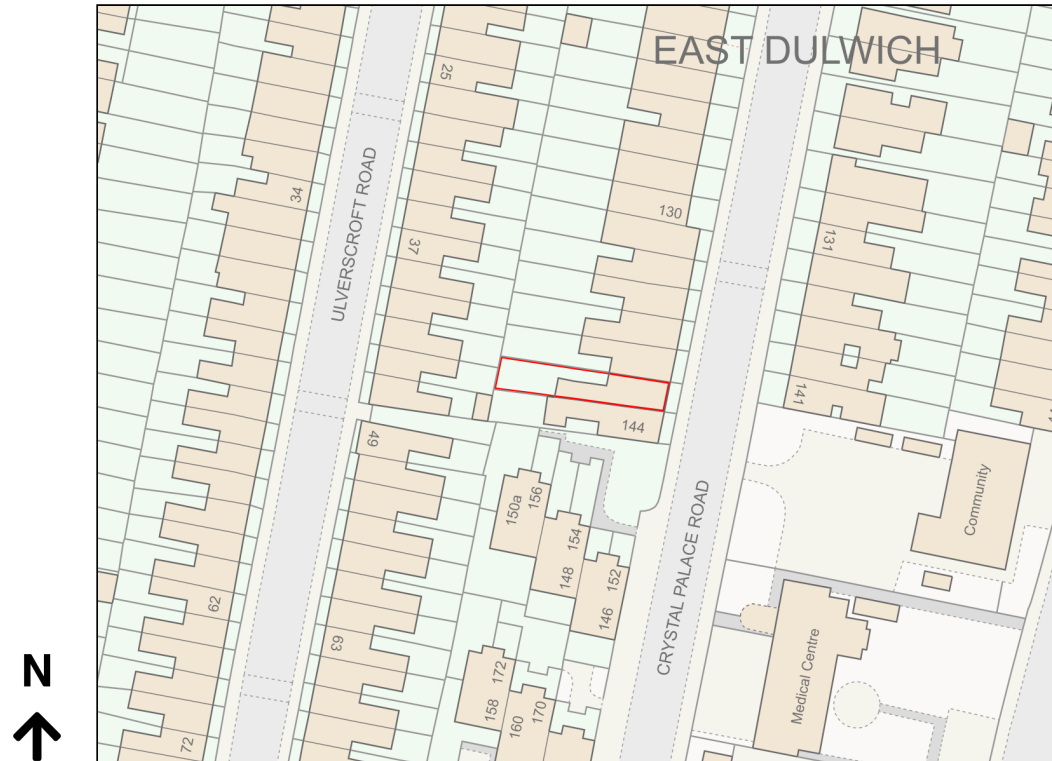

Location Plan

Site Address: 142, Crystal Palace Road, London, SE22 9ER

Date Produced: 14-Dec-2023

Scale: 1:1250 @A4

Planning Portal Reference: PP-12678045v1