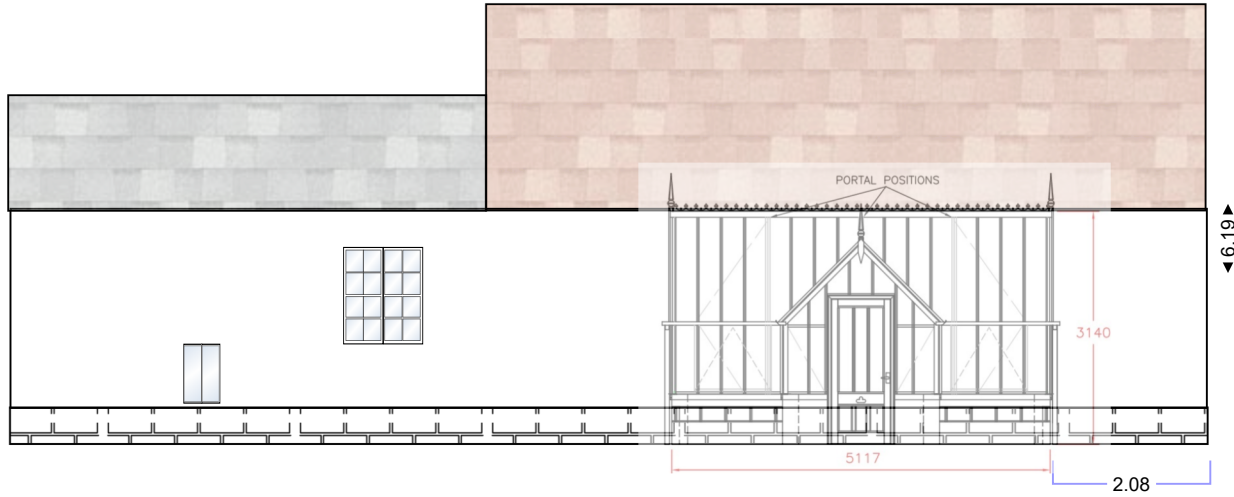

# Elevation A

◀ 15.85 ▶

RH & SL EYRE - Greenhouse -  
Proposed Elevations

Stour House, Stoke Road, Clare,  
Suffolk CO10 8NS

Scale 1:100

# Elevation B

◀ 5.16 ▶