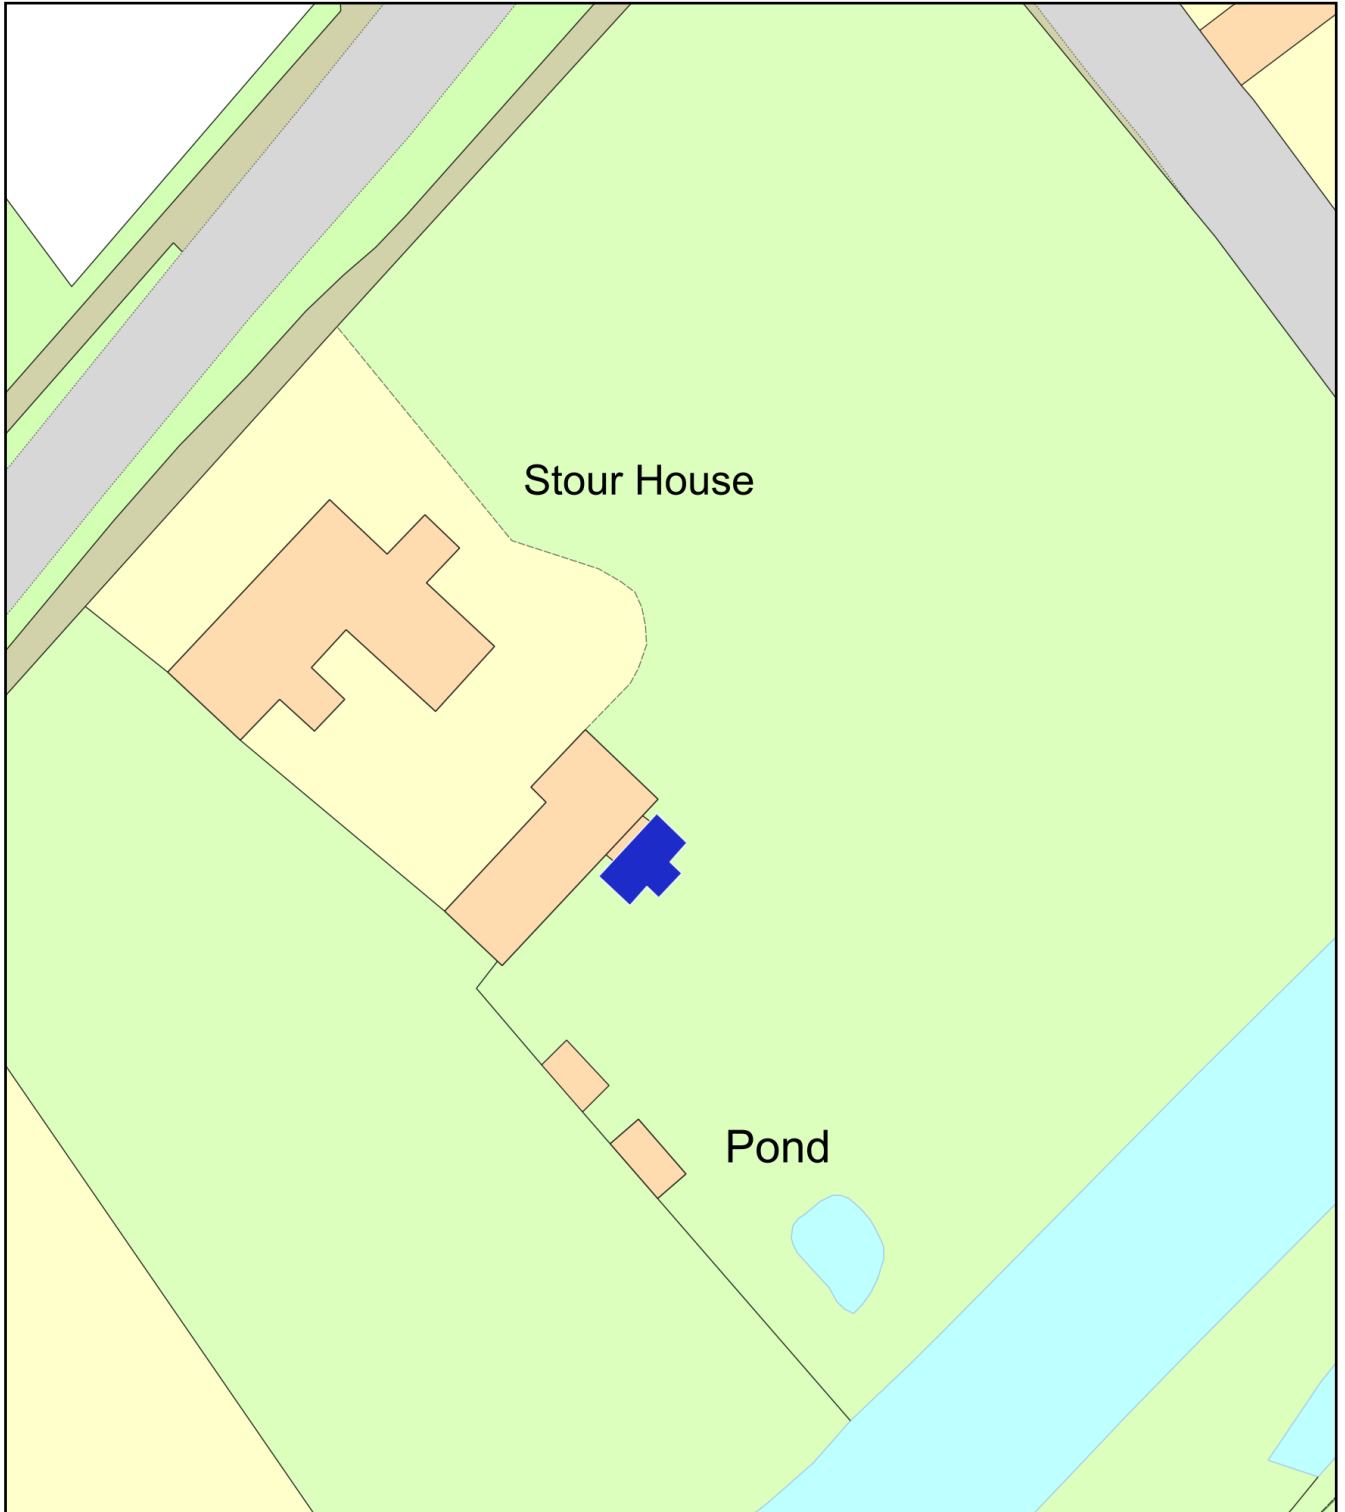

Greenhouse location plan

Plan Produced for: Susan Eyre

Date Produced: 30 Nov 2023

Plan Reference Number: TQRQM23334120024790

Scale: 1:500 @ A4