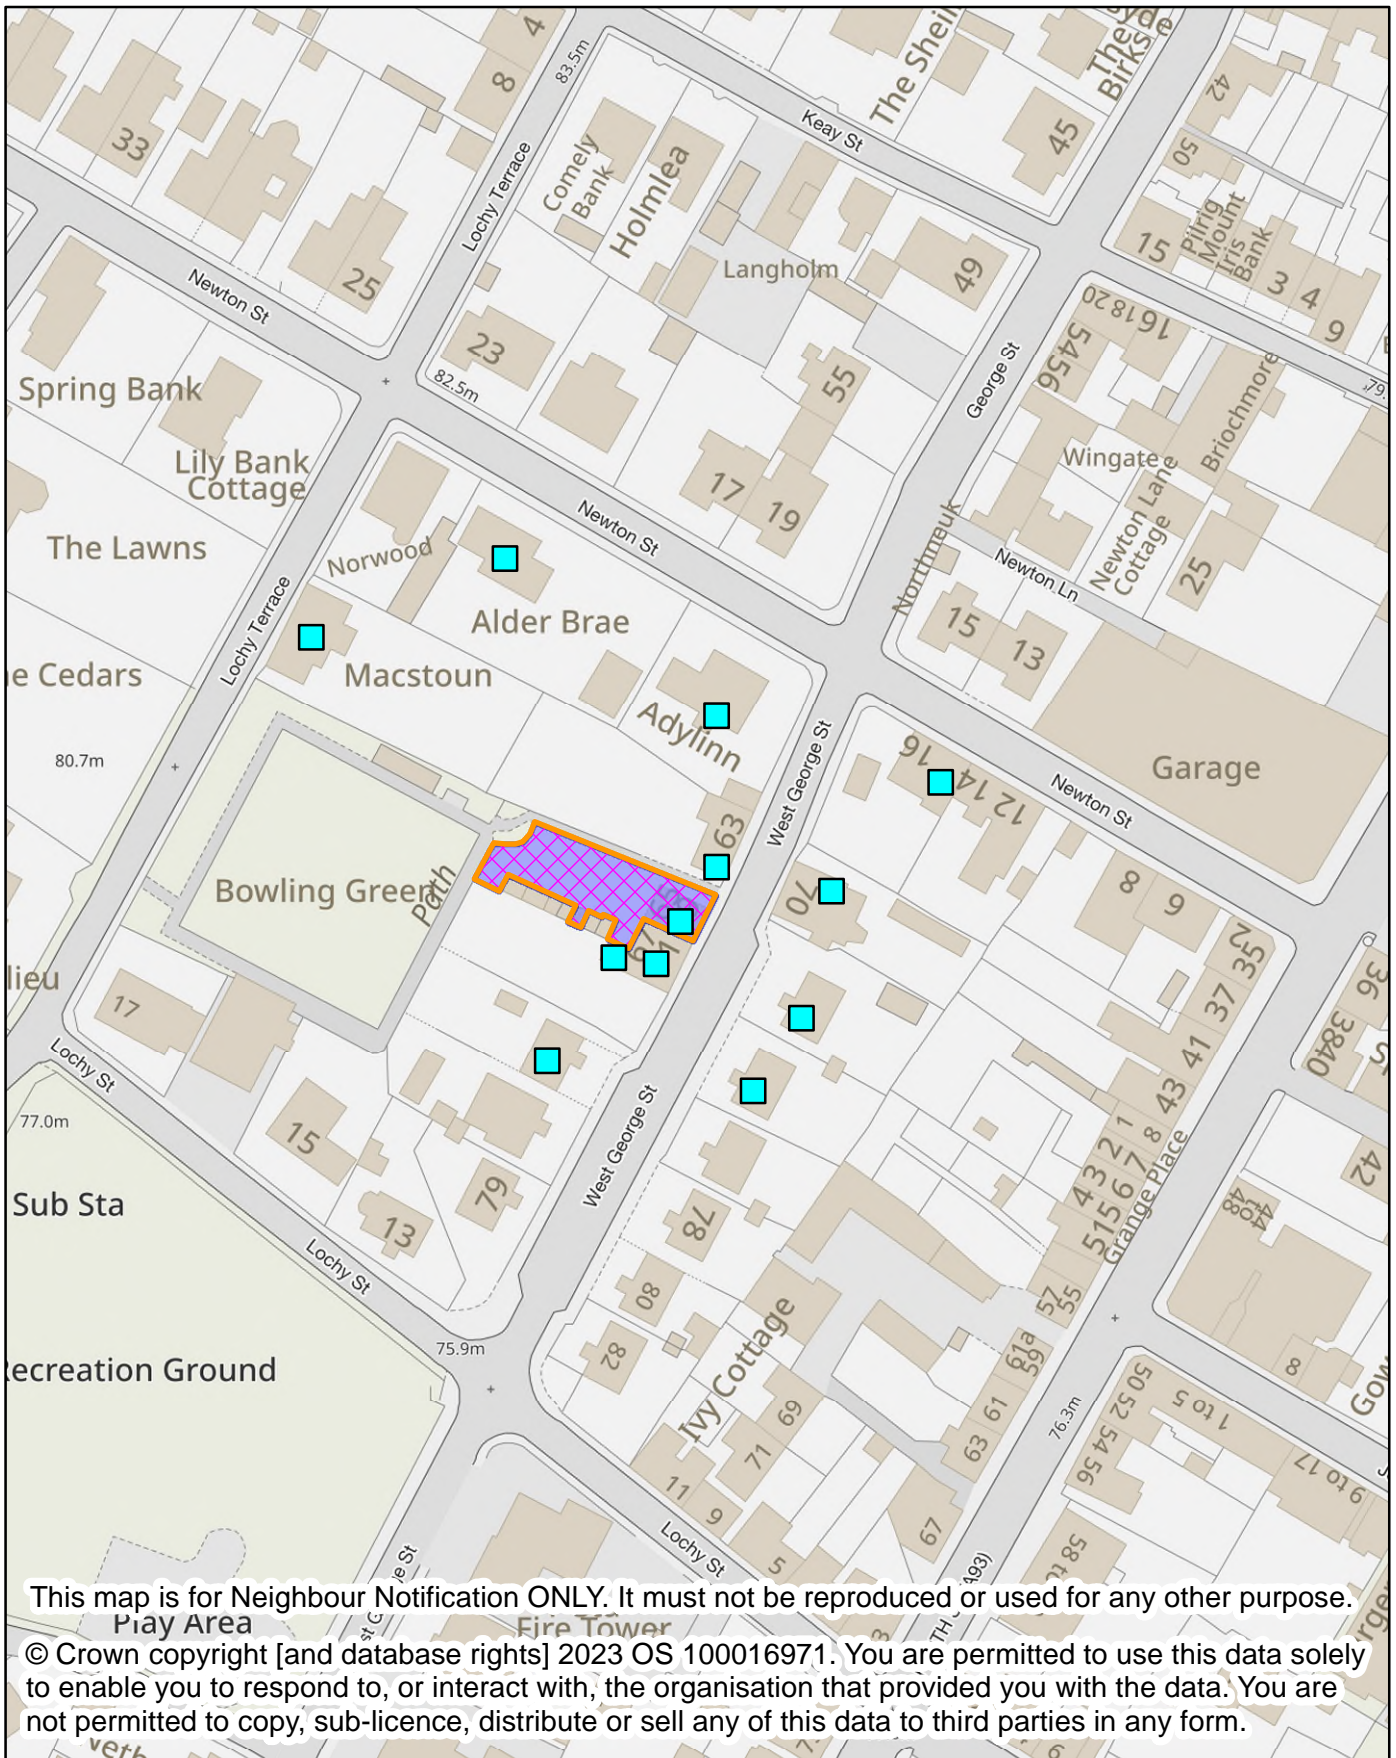

Perth & Kinross Council

NEIGHBOUR NOTIFICATION

Location Plan showing planning application site

This map is for Neighbour Notification ONLY. It must not be reproduced or used for any other purpose.

© Crown copyright [and database rights] 2023 OS 100016971. You are permitted to use this data solely to enable you to respond to, or interact with, the organisation that provided you with the data. You are not permitted to copy, sub-licence, distribute or sell any of this data to third parties in any form.

Perth & Kinross Council

NEIGHBOUR NOTIFICATION

Location Plan showing planning application site

Perth & Kinross Council

NEIGHBOUR NOTIFICATION

Location Plan showing planning application site

This map is for Neighbour Notification ONLY. It must not be reproduced or used for any other purpose.