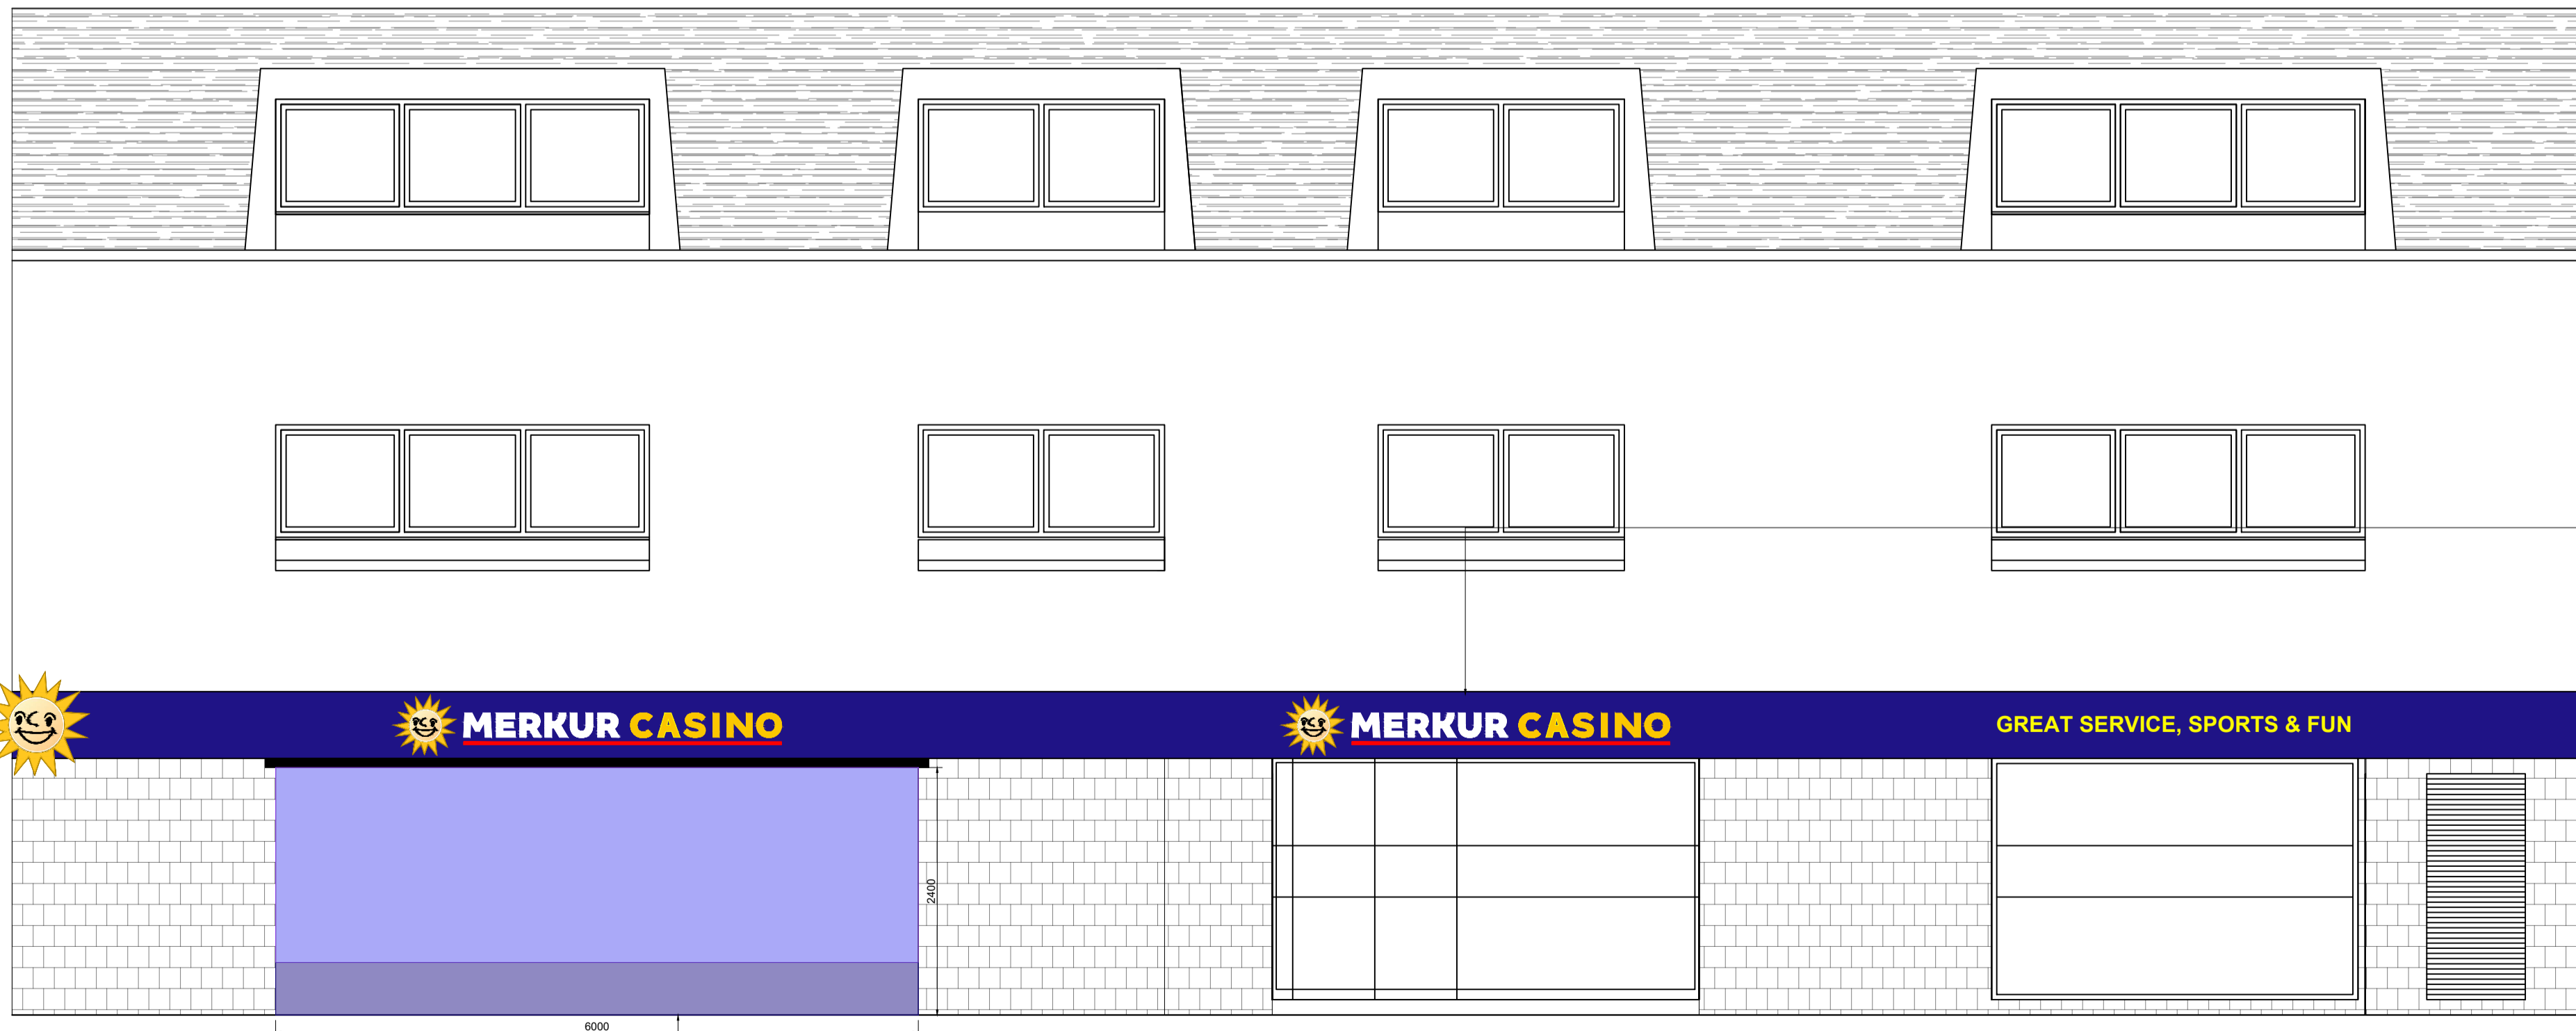

PROPOSED ADVERTISING (SUMMER STREET) - 1:50

ADVERTISEMENT

FIT OUT TYPE
PLANNING

PROJECT
MERKUR CASINO
59-61 SUMMER STREET
ABERDEEN
AB10 1SJ

DESCRIPTION
PROPOSED ADVERTISEMENT

DRAWN BY MG	SCALE 1:50	DATE 18/12/23

DRAWING No. 410-PL-11	REVISION 00