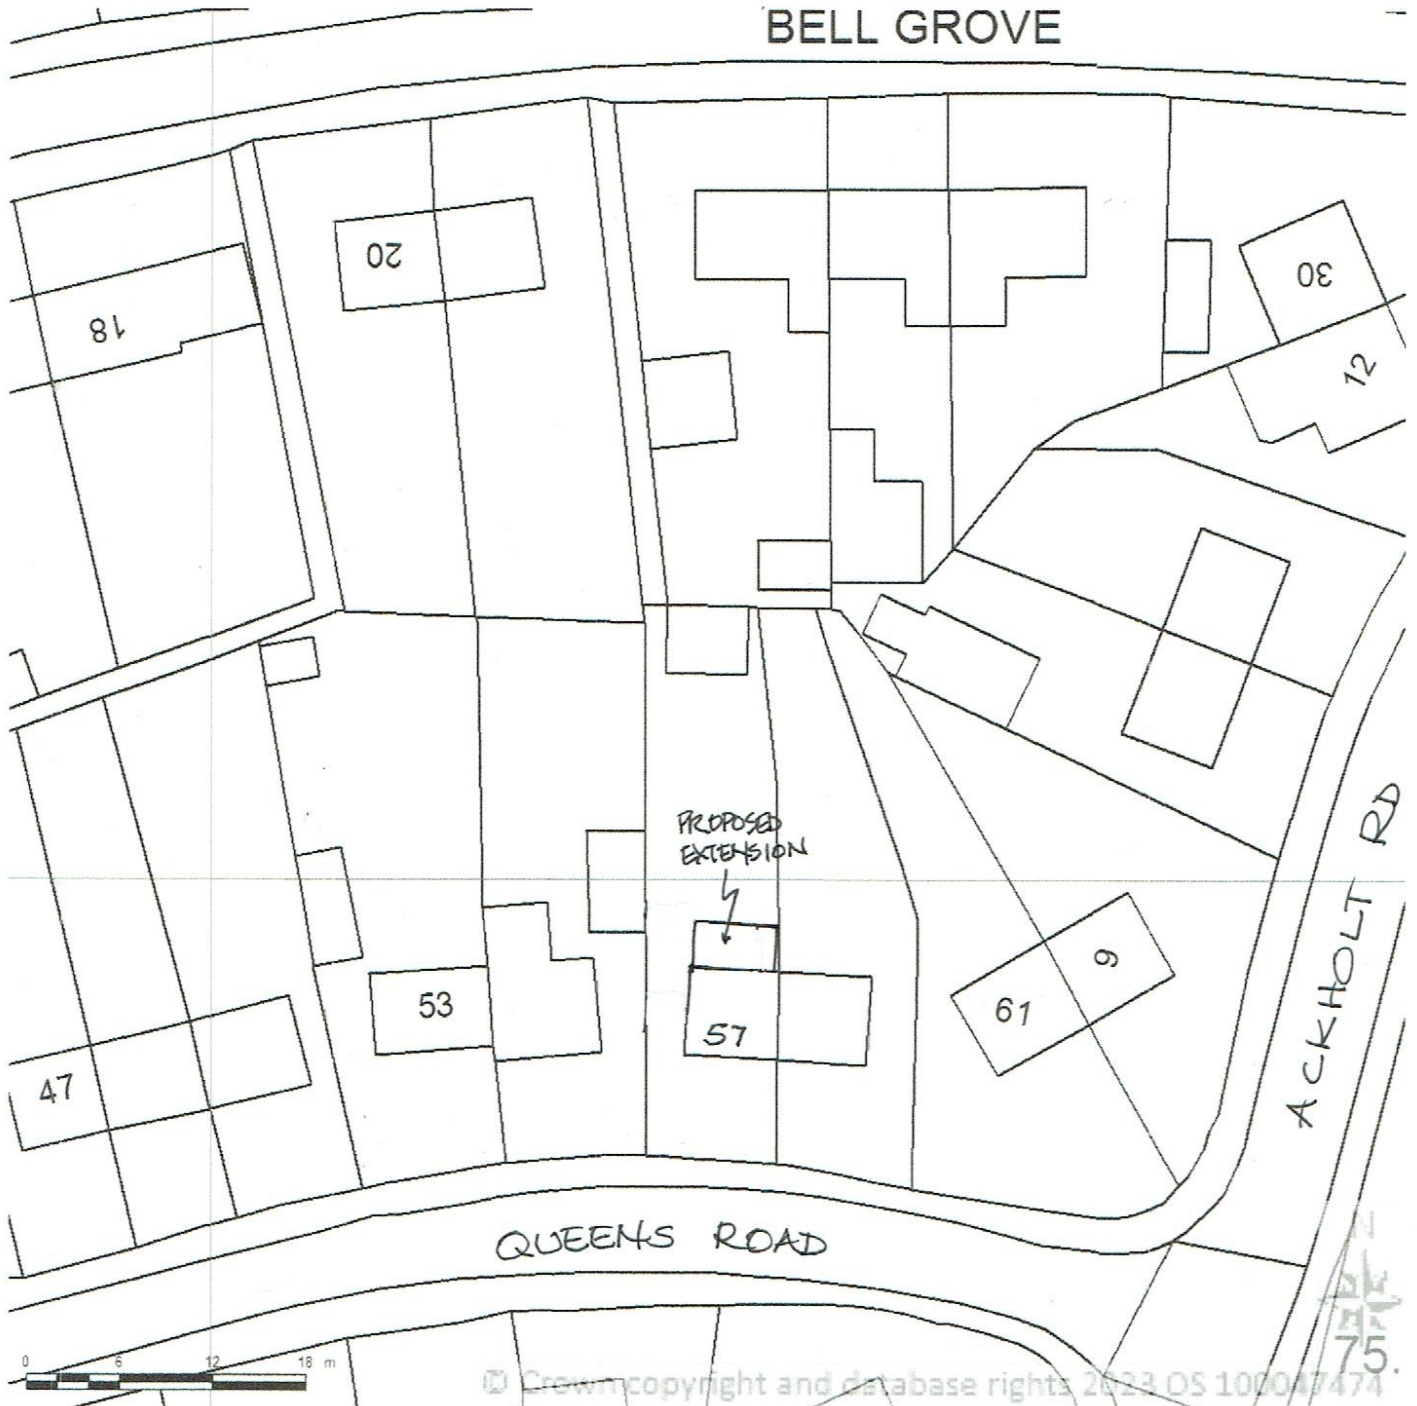

57 QUEENS ROAD AYLESHAM CT3 3AR.

Streetwise™

PROPOSED

BLOCK/SITE PLAN

AREA 90m x 90m

SCALE: 1:500 on A4

CENTRE COORDINATES: 624032 , 152311

Supplied by Streetwise Maps Ltd