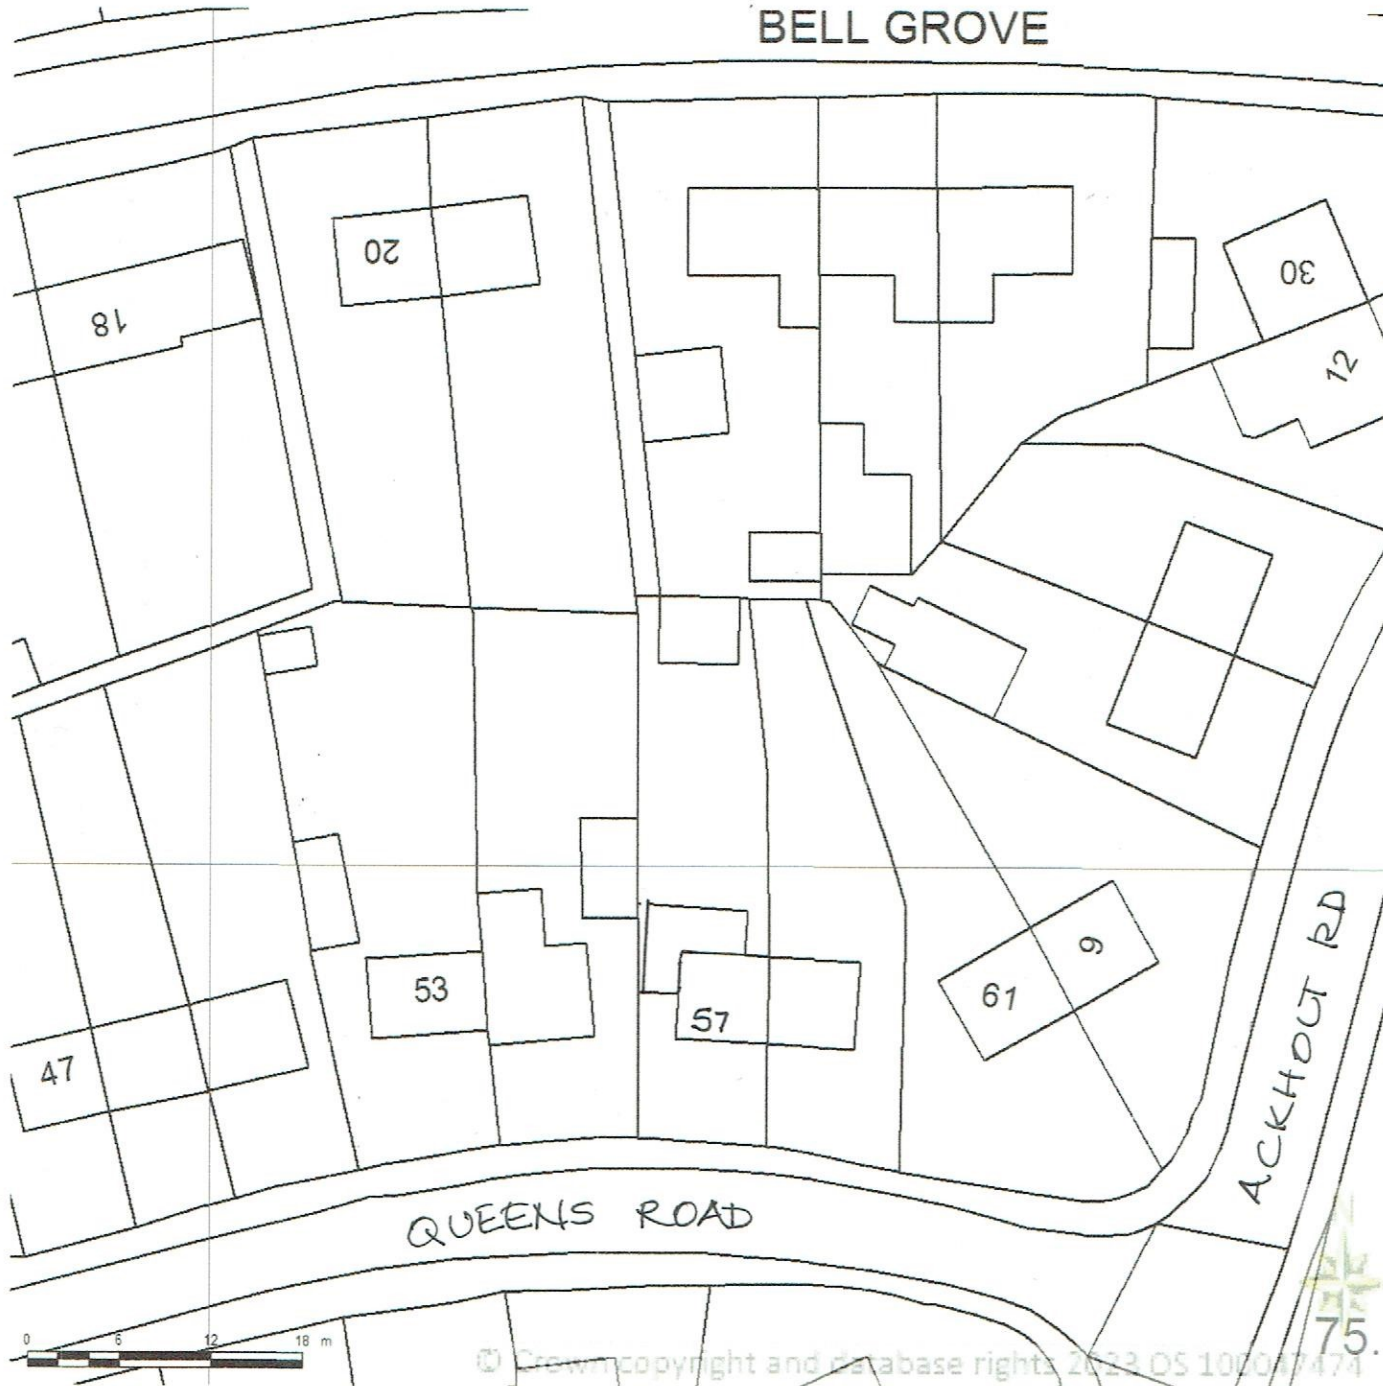

EXISTING
BLOCK/SITE PLAN
AREA 90m x 90m
SCALE: 1:500 on A4

CENTRE COORDINATES: 624032 , 152311

BELL GROVE

© Crown copyright and database rights 2023 OS 100047474

Supplied by Streetwise Maps Ltd
www.streetwise.net
Licence No: 100047474
13:47:19 14/12/2023