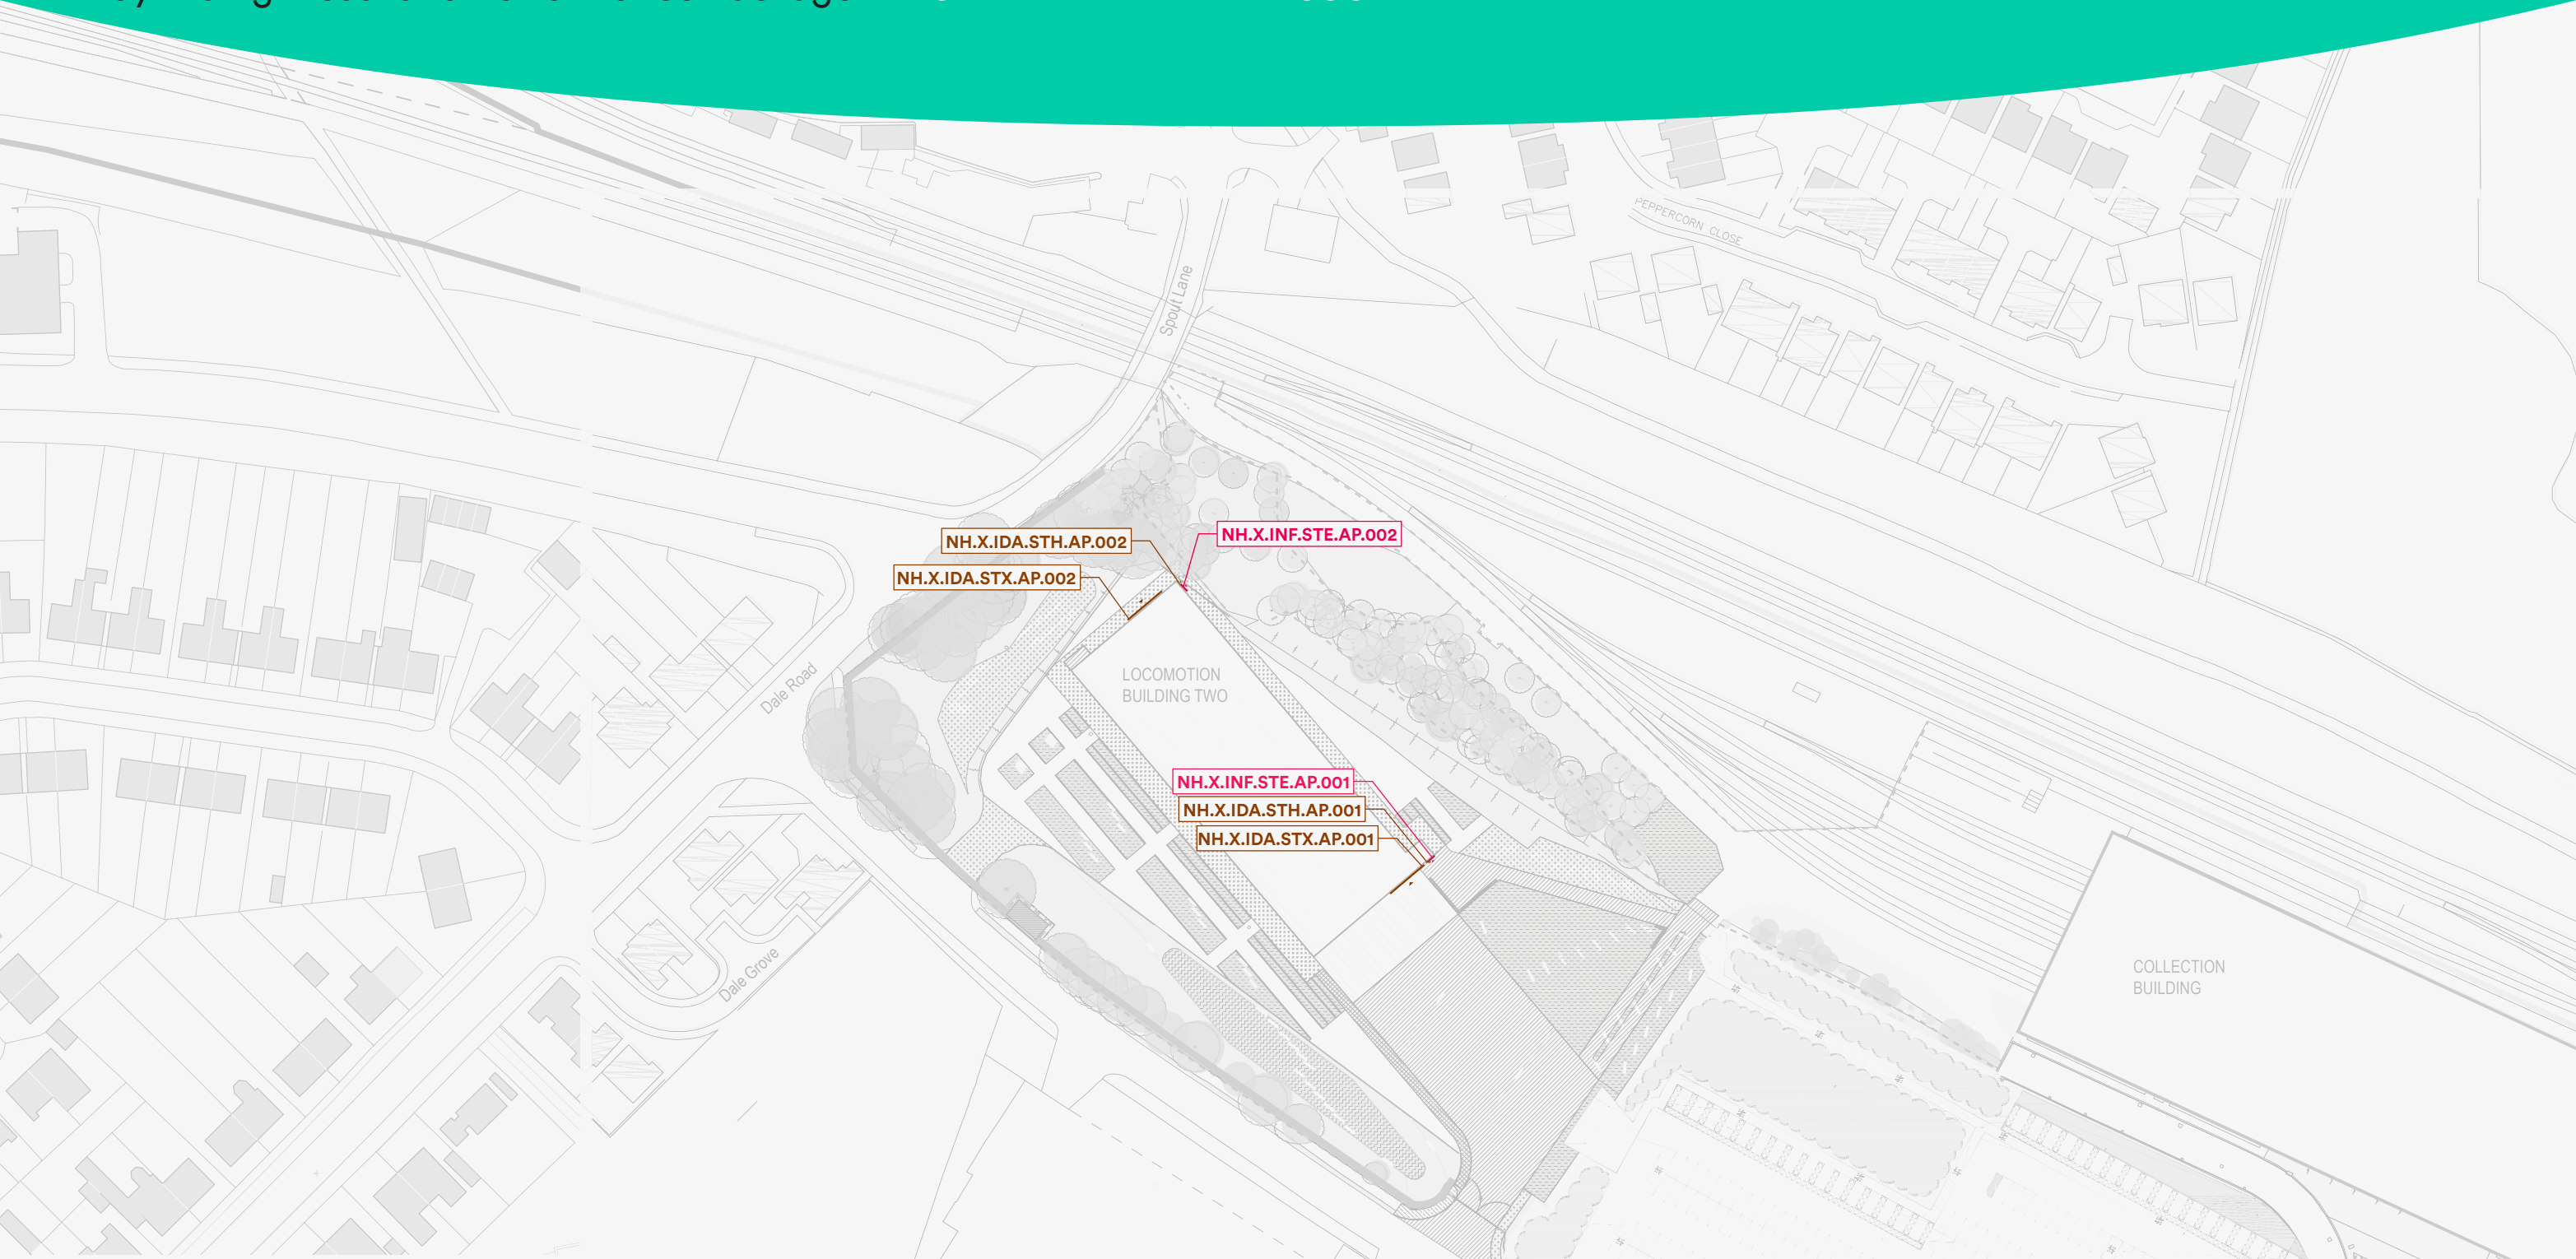

# Location plans Locomotion

**RT X HISTORIC RAIL TRAIL**

**LEGEND**

- **DIRECTIONAL**  
PNQ : **HANGING PANEL (SQUARE)**
- **IDENTIFICATION (ARRIVAL)**  
PNQ : **HANGING PANEL (SQUARE)**
- **INFORMATIONAL**  
TOT : **INFORMATION TOTEM (ONE SIZE)**

UR X URBAN REALM

LEGEND

- IDENTIFICATION  
PNQ : HANGING PANEL (SQUARE)
- INFORMATIONAL  
PNL : FIXED PANEL (LARGE)  
PNG : FIXED PANEL (GATE)  
RDL : ROAD PANEL (LARGE)
- ORIENTATION MAPS  
BES : BESPOKE (TACTILE LECTERN MAP)  
TOT : MAP TOTEM (ONE SIZE)
- STATUTORY  
PNS : FIXED PANEL (SMALL)

BR X BRIDGE

LEGEND

- IDENTIFICATION (ARRIVAL)  
STX: STENCIL (EXTRA BIG)

MH X / O MAIN HALL

LEGEND

- IDENTIFICATION (ARRIVAL)  
STH: STENCIL (HUGE)  
STG: STENCIL (GIGANTIC)
- IDENTIFICATION  
BJL: BARRIER JACKET (LARGE)
- ORIENTATION MAPS  
VNW: VINYL (WINDOW)

NH X NEW HALL (EXTERNAL)

LEGEND

- IDENTIFICATION (ARRIVAL)  
 STH: STENCIL (HUGE)  
 STX: STENCIL (EXTRA BIG)
- INFORMATIONAL  
 STE: STENCIL (ENTRY)

NH 0 NEW HALL (GROUND)

LEGEND

- **DIRECTIONAL**  
 PNM : FIXED PANEL (MIDI)  
 PNQ : HANGING PANEL (SQUARE)
- **IDENTIFICATION**  
 PNJ : PROJECTING PANEL (ONE HEIGHT)  
 PNP : FIXED PANEL (PICTO)
- **INFORMATIONAL**  
 PNL : PANEL (LARGE)  
 VNM : SELF ADHESIVE VINYL (MIDI)
- **DONOR RECOGNITION**  
 DNA : VISION 2025 BOARD (BESPOKE PANEL)  
 DNX : PROJECT SUPPORTER (ACRYLIC PANEL)