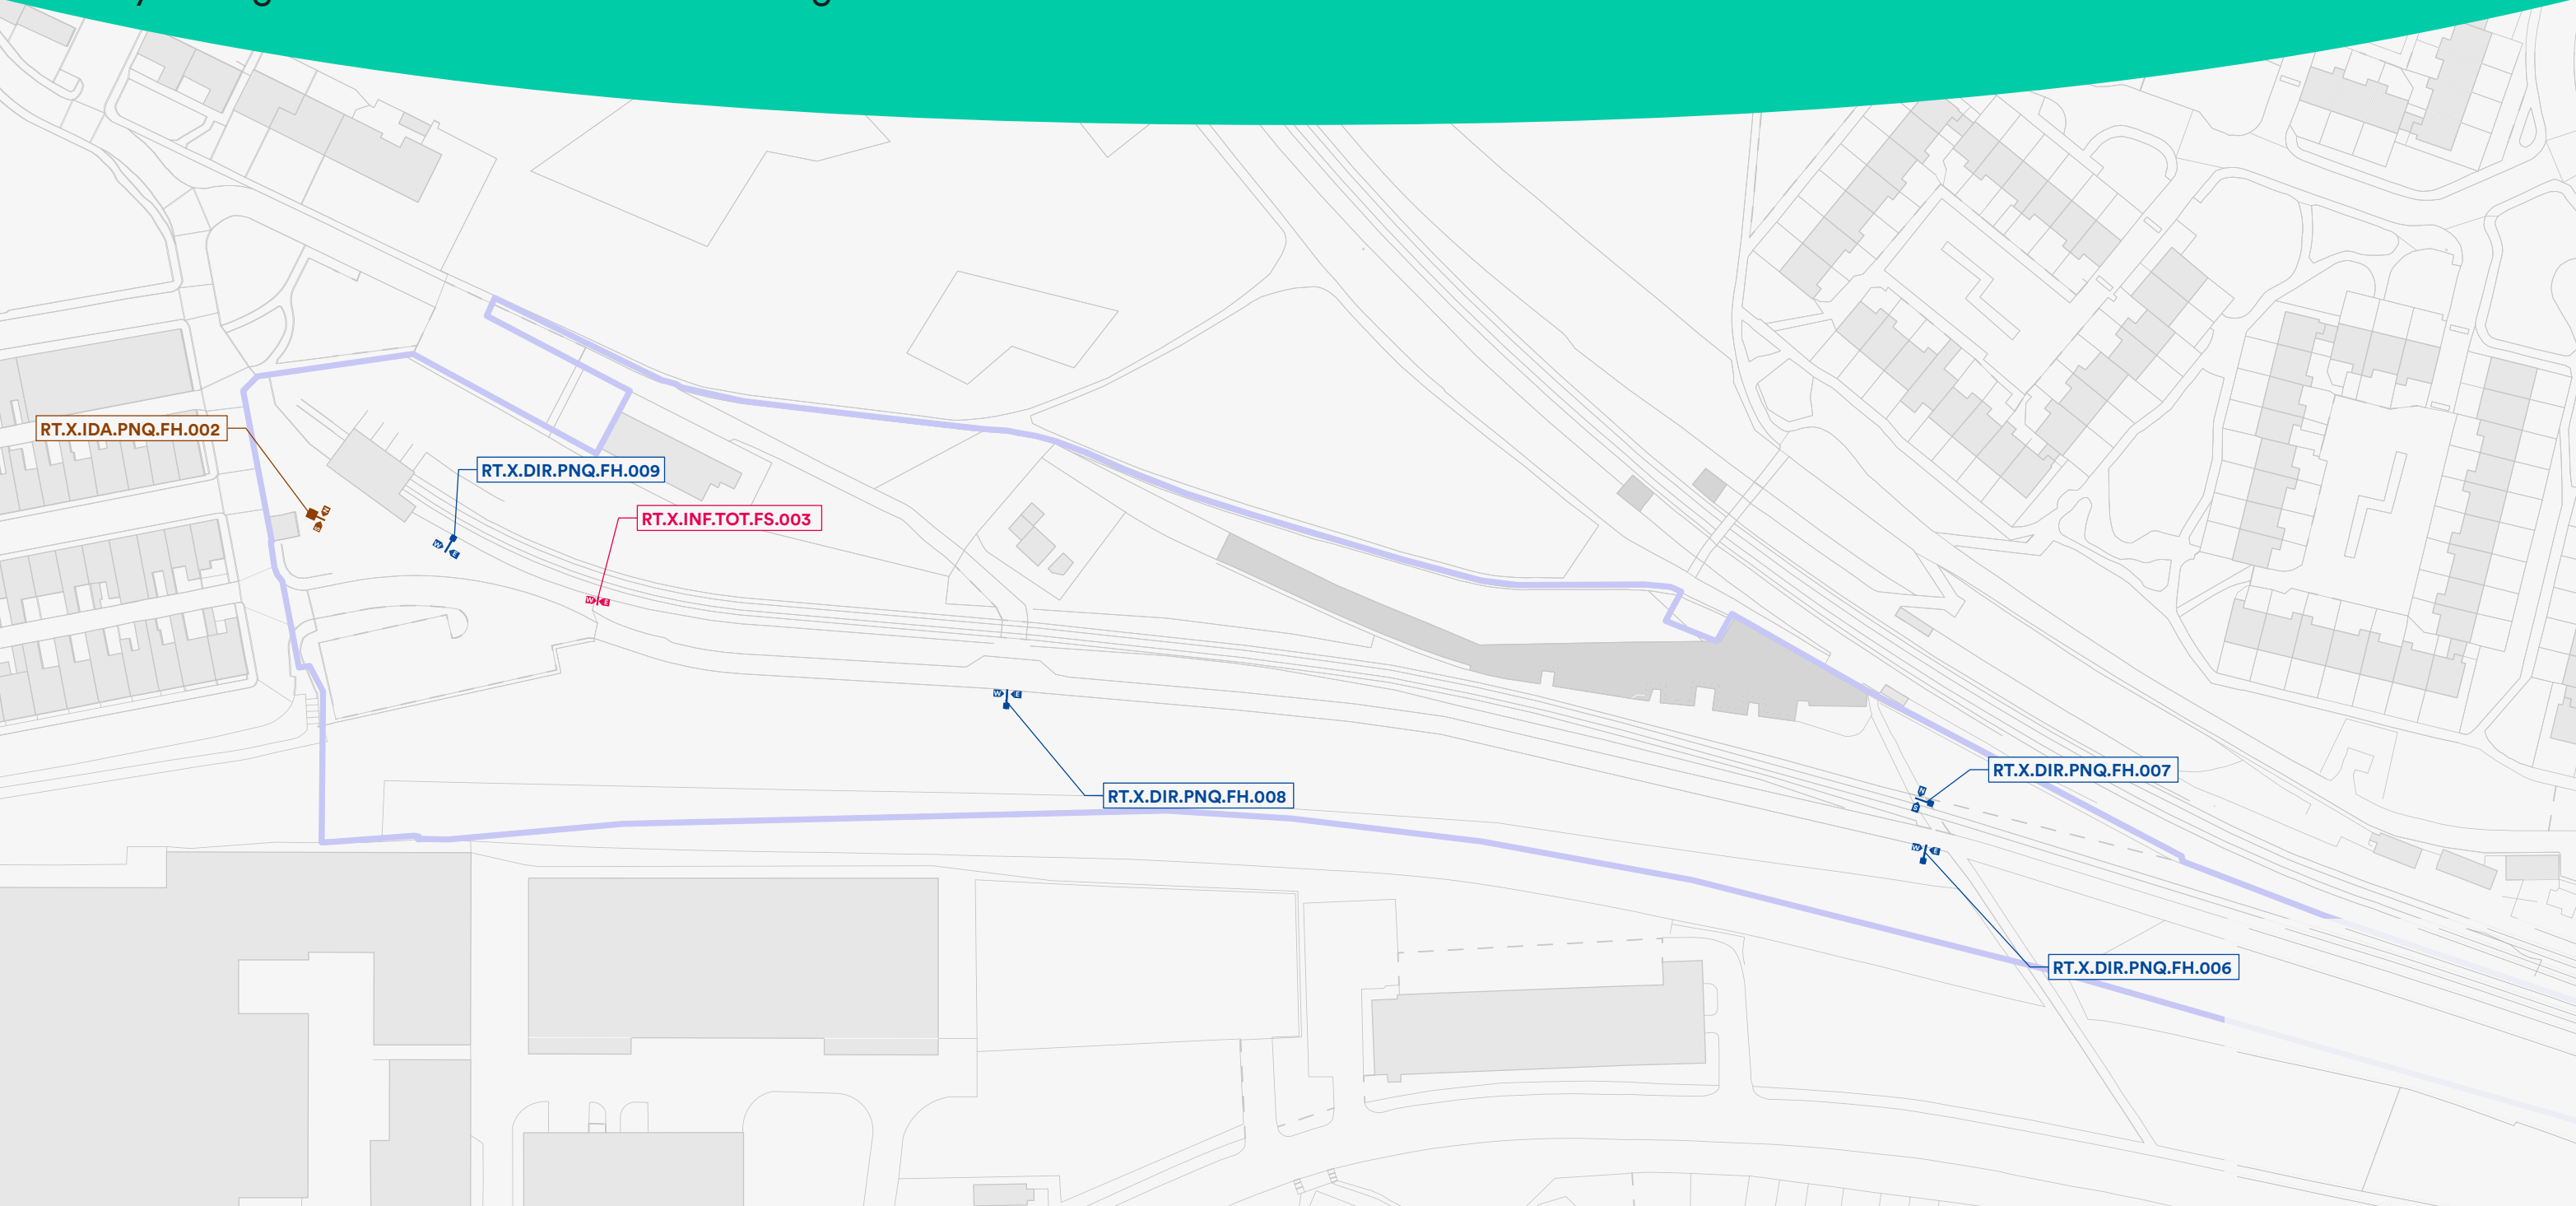

# Location plans Locomotion

**RT X HISTORIC RAIL TRAIL**

**LEGEND**

- **DIRECTIONAL**  
PNQ : **HANGING PANEL (SQUARE)**
- **IDENTIFICATION (ARRIVAL)**  
PNQ : **HANGING PANEL (SQUARE)**
- **INFORMATIONAL**  
TOT : **INFORMATION TOTEM (ONE SIZE)**

UR X URBAN REALM

LEGEND

- IDENTIFICATION  
PNQ : HANGING PANEL (SQUARE)
- INFORMATIONAL  
PNL : FIXED PANEL (LARGE)  
PNG : FIXED PANEL (GATE)  
RDL : ROAD PANEL (LARGE)
- ORIENTATION MAPS  
BES : BESPOKE (TACTILE LECTERN MAP)  
TOT : MAP TOTEM (ONE SIZE)
- STATUTORY  
PNS : FIXED PANEL (SMALL)

BR X BRIDGE

LEGEND

- IDENTIFICATION (ARRIVAL)  
STX: STENCIL (EXTRA BIG)

MH X / O MAIN HALL

LEGEND

- IDENTIFICATION (ARRIVAL)  
STH: STENCIL (HUGE)  
STG: STENCIL (GIGANTIC)
- IDENTIFICATION  
BJL: BARRIER JACKET (LARGE)
- ORIENTATION MAPS  
VNW: VINYL (WINDOW)

NH X NEW HALL (EXTERNAL)

LEGEND

- IDENTIFICATION (ARRIVAL)  
 STH: STENCIL (HUGE)  
 STX: STENCIL (EXTRA BIG)
- INFORMATIONAL  
 STE: STENCIL (ENTRY)

NH 0 NEW HALL (GROUND)

LEGEND

- **DIRECTIONAL**  
 PNM : FIXED PANEL (MIDI)  
 PNQ : HANGING PANEL (SQUARE)
- **IDENTIFICATION**  
 PNJ : PROJECTING PANEL (ONE HEIGHT)  
 PNP : FIXED PANEL (PICTO)
- **INFORMATIONAL**  
 PNL : PANEL (LARGE)  
 VNM : SELF ADHESIVE VINYL (MIDI)
- **DONOR RECOGNITION**  
 DNA : VISION 2025 BOARD (BESPOKE PANEL)  
 DNX : PROJECT SUPPORTER (ACRYLIC PANEL)