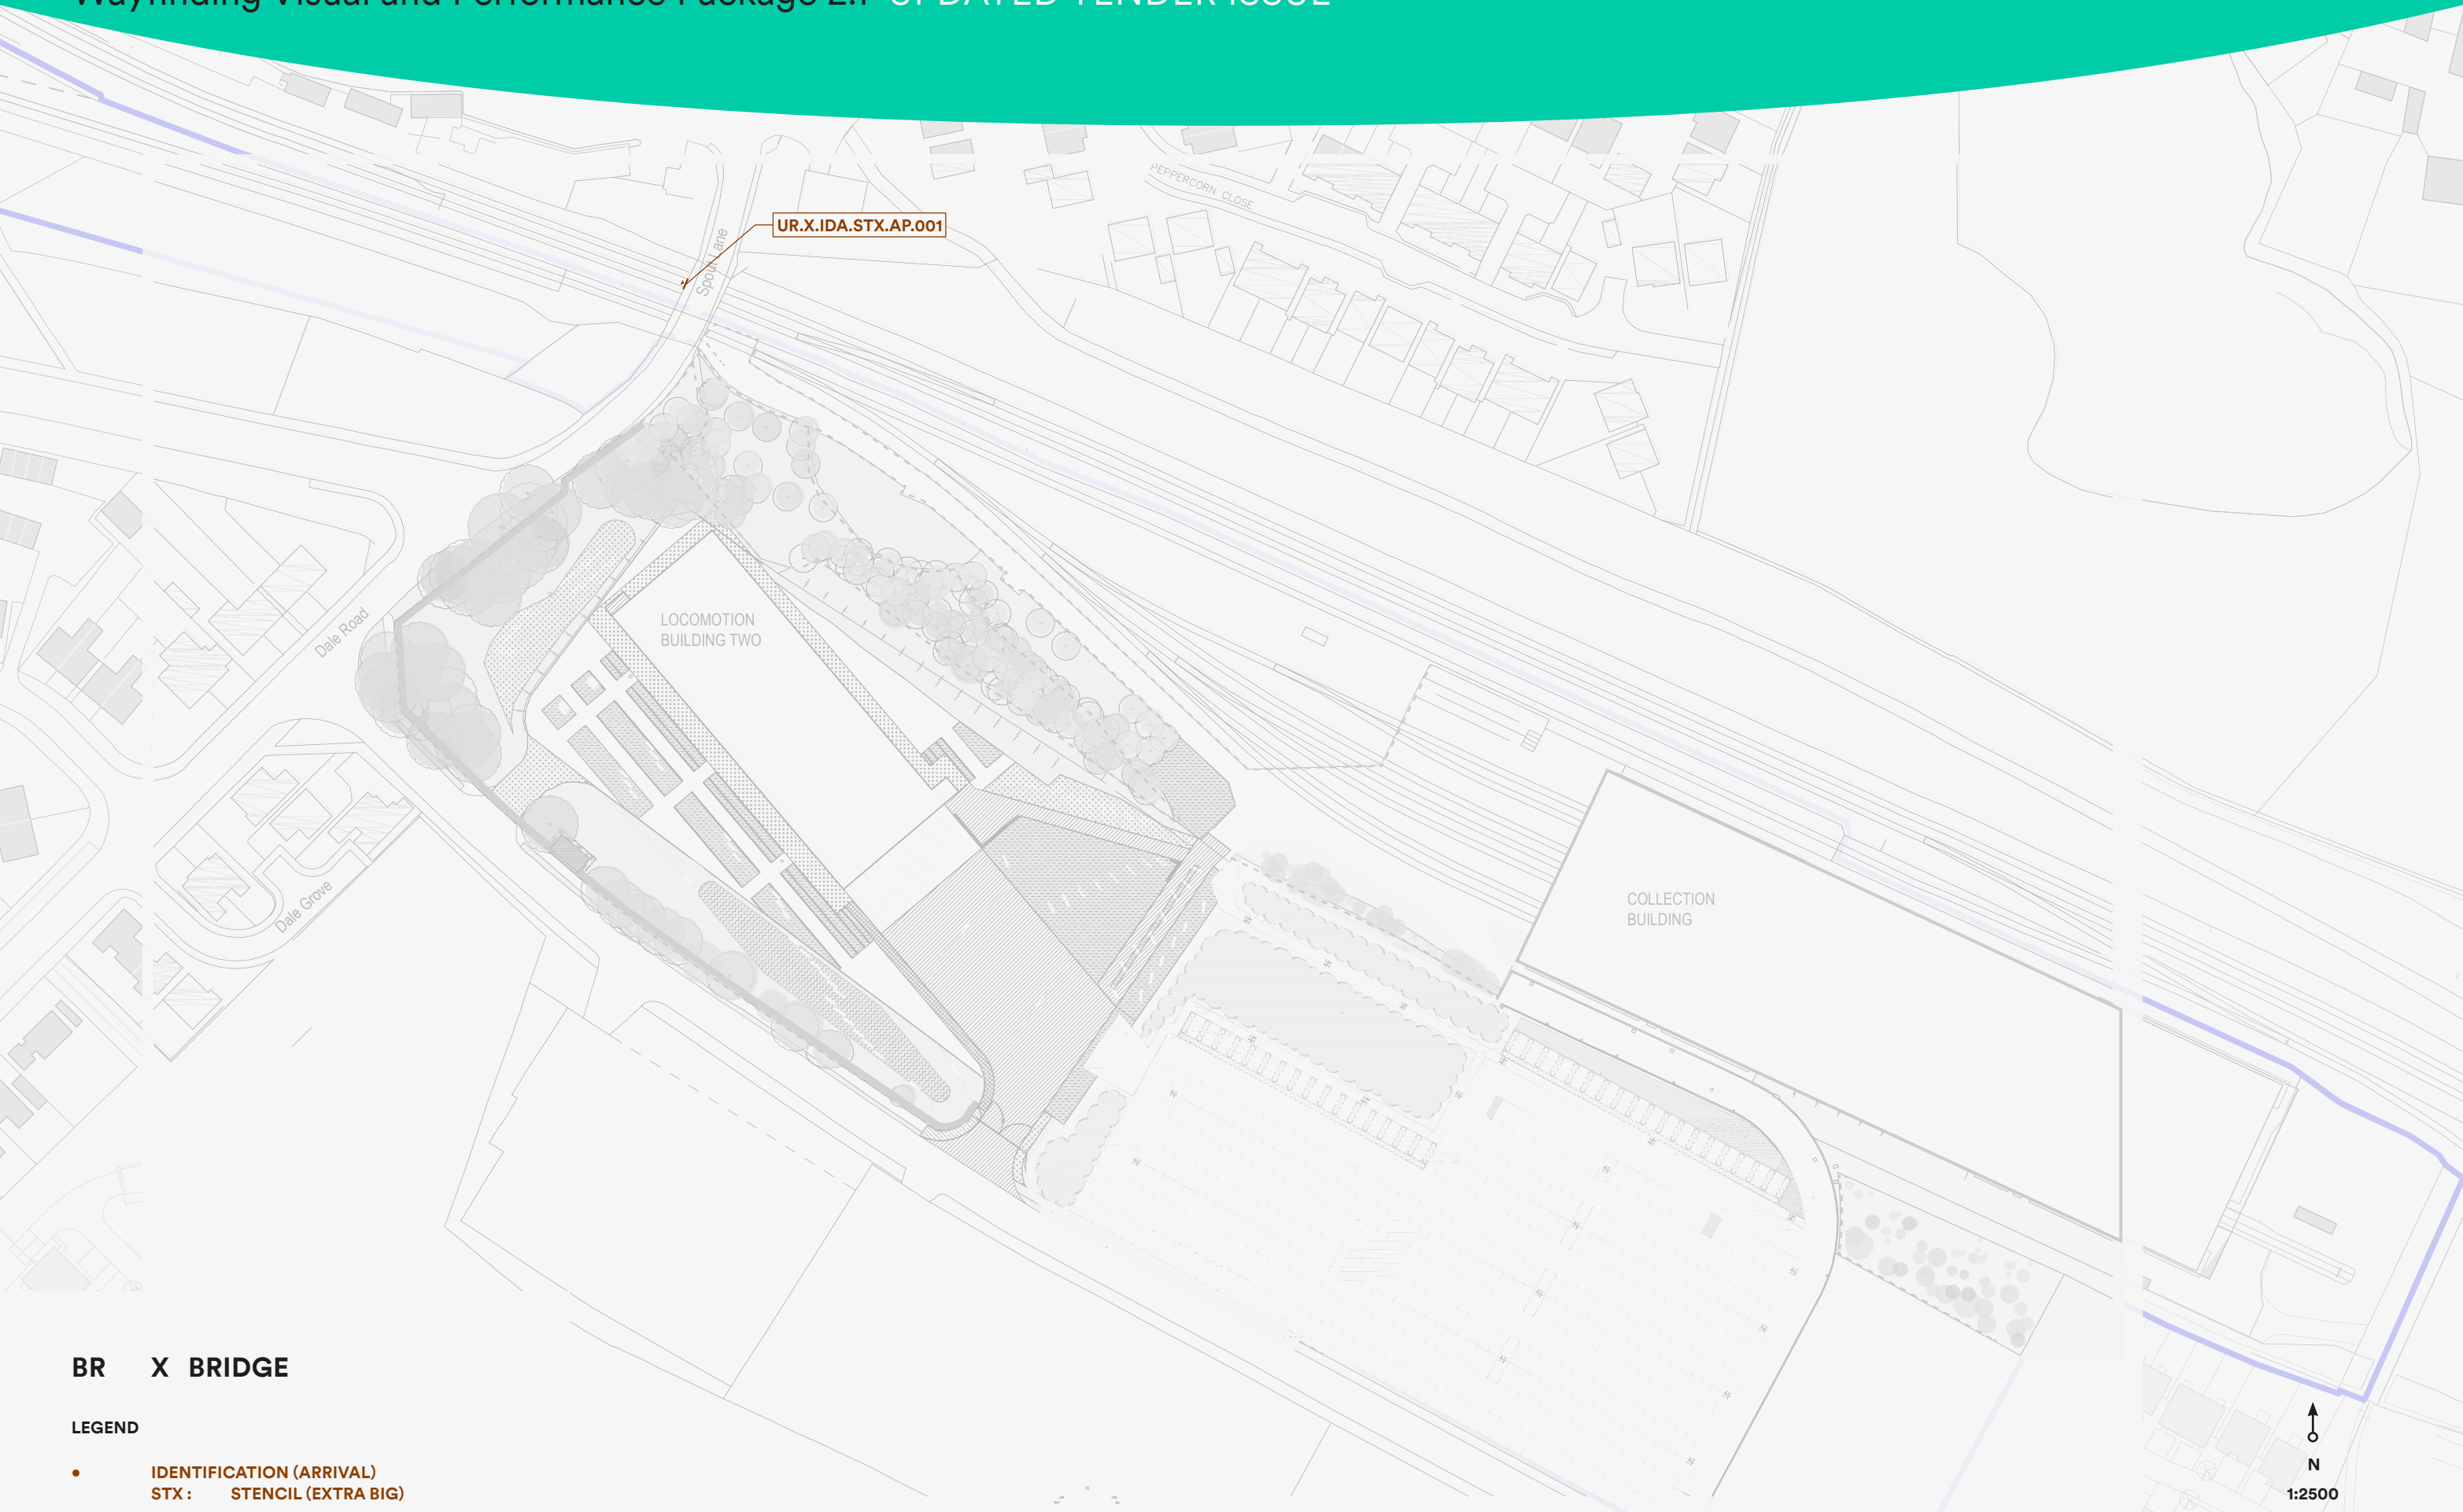

# Location plans Locomotion

**RT X HISTORIC RAIL TRAIL**

**LEGEND**

- **DIRECTIONAL**  
PNQ : **HANGING PANEL (SQUARE)**
- **IDENTIFICATION (ARRIVAL)**  
PNQ : **HANGING PANEL (SQUARE)**
- **INFORMATIONAL**  
TOT : **INFORMATION TOTEM (ONE SIZE)**

UR X URBAN REALM

LEGEND

- IDENTIFICATION  
PNQ : HANGING PANEL (SQUARE)
- INFORMATIONAL  
PNL : FIXED PANEL (LARGE)  
PNG : FIXED PANEL (GATE)  
RDL : ROAD PANEL (LARGE)
- ORIENTATION MAPS  
BES : BESPOKE (TACTILE LECTERN MAP)  
TOT : MAP TOTEM (ONE SIZE)
- STATUTORY  
PNS : FIXED PANEL (SMALL)

BR X BRIDGE

LEGEND

- IDENTIFICATION (ARRIVAL)  
STX: STENCIL (EXTRA BIG)

MH X / O MAIN HALL

LEGEND

- IDENTIFICATION (ARRIVAL)  
STH: STENCIL (HUGE)  
STG: STENCIL (GIGANTIC)
- IDENTIFICATION  
BJL: BARRIER JACKET (LARGE)
- ORIENTATION MAPS  
VNW: VINYL (WINDOW)

NH X NEW HALL (EXTERNAL)

LEGEND

- IDENTIFICATION (ARRIVAL)  
 STH: STENCIL (HUGE)  
 STX: STENCIL (EXTRA BIG)
- INFORMATIONAL  
 STE: STENCIL (ENTRY)

NH 0 NEW HALL (GROUND)

LEGEND

- **DIRECTIONAL**  
 PNM : FIXED PANEL (MIDI)  
 PNQ : HANGING PANEL (SQUARE)
- **IDENTIFICATION**  
 PNJ : PROJECTING PANEL (ONE HEIGHT)  
 PNP : FIXED PANEL (PICTO)
- **INFORMATIONAL**  
 PNL : PANEL (LARGE)  
 VNM : SELF ADHESIVE VINYL (MIDI)
- **DONOR RECOGNITION**  
 DNA : VISION 2025 BOARD (BESPOKE PANEL)  
 DNX : PROJECT SUPPORTER (ACRYLIC PANEL)