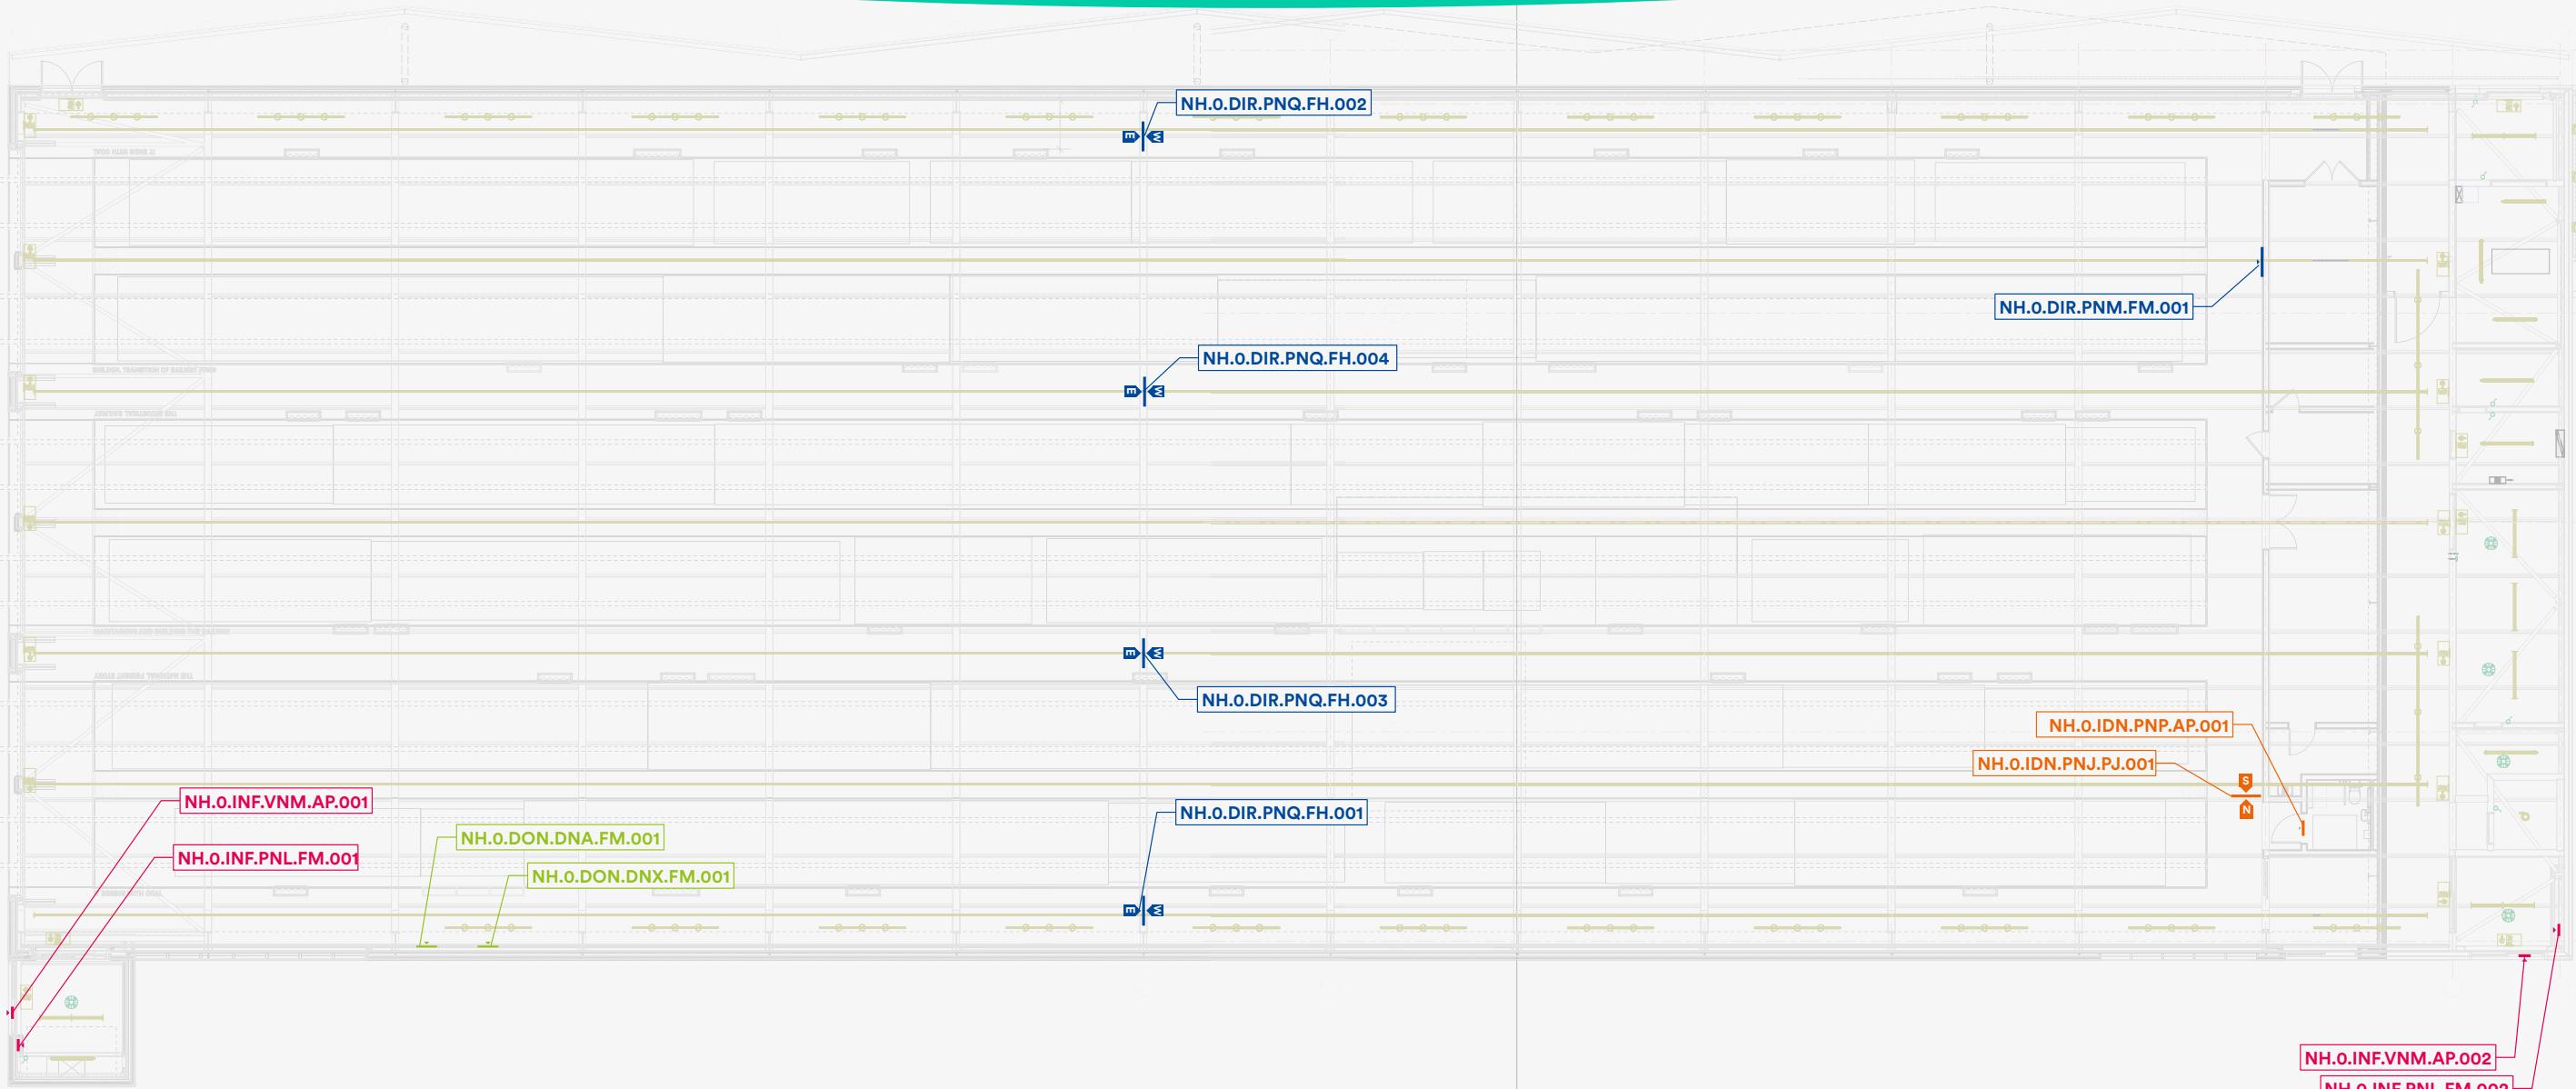

# Location plans Locomotion

**RT X HISTORIC RAIL TRAIL**

**LEGEND**

- **DIRECTIONAL**  
PNQ : **HANGING PANEL (SQUARE)**
- **IDENTIFICATION (ARRIVAL)**  
PNQ : **HANGING PANEL (SQUARE)**
- **INFORMATIONAL**  
TOT : **INFORMATION TOTEM (ONE SIZE)**

UR X URBAN REALM

LEGEND

- IDENTIFICATION  
PNQ : HANGING PANEL (SQUARE)
- INFORMATIONAL  
PNL : FIXED PANEL (LARGE)  
PNG : FIXED PANEL (GATE)  
RDL : ROAD PANEL (LARGE)
- ORIENTATION MAPS  
BES : BESPOKE (TACTILE LECTERN MAP)  
TOT : MAP TOTEM (ONE SIZE)
- STATUTORY  
PNS : FIXED PANEL (SMALL)

BR X BRIDGE

LEGEND

- IDENTIFICATION (ARRIVAL)  
STX: STENCIL (EXTRA BIG)

MH X / O MAIN HALL

LEGEND

- IDENTIFICATION (ARRIVAL)  
STH: STENCIL (HUGE)  
STG: STENCIL (GIGANTIC)
- IDENTIFICATION  
BJL: BARRIER JACKET (LARGE)
- ORIENTATION MAPS  
VNW: VINYL (WINDOW)

NH X NEW HALL (EXTERNAL)

LEGEND

- IDENTIFICATION (ARRIVAL)  
 STH: STENCIL (HUGE)  
 STX: STENCIL (EXTRA BIG)
- INFORMATIONAL  
 STE: STENCIL (ENTRY)

NH 0 NEW HALL (GROUND)

LEGEND

- **DIRECTIONAL**  
 PNM : FIXED PANEL (MIDI)  
 PNQ : HANGING PANEL (SQUARE)
- **IDENTIFICATION**  
 PNJ : PROJECTING PANEL (ONE HEIGHT)  
 PNP : FIXED PANEL (PICTO)
- **INFORMATIONAL**  
 PNL : PANEL (LARGE)  
 VNM : SELF ADHESIVE VINYL (MIDI)
- **DONOR RECOGNITION**  
 DNA : VISION 2025 BOARD (BESPOKE PANEL)  
 DNX : PROJECT SUPPORTER (ACRYLIC PANEL)