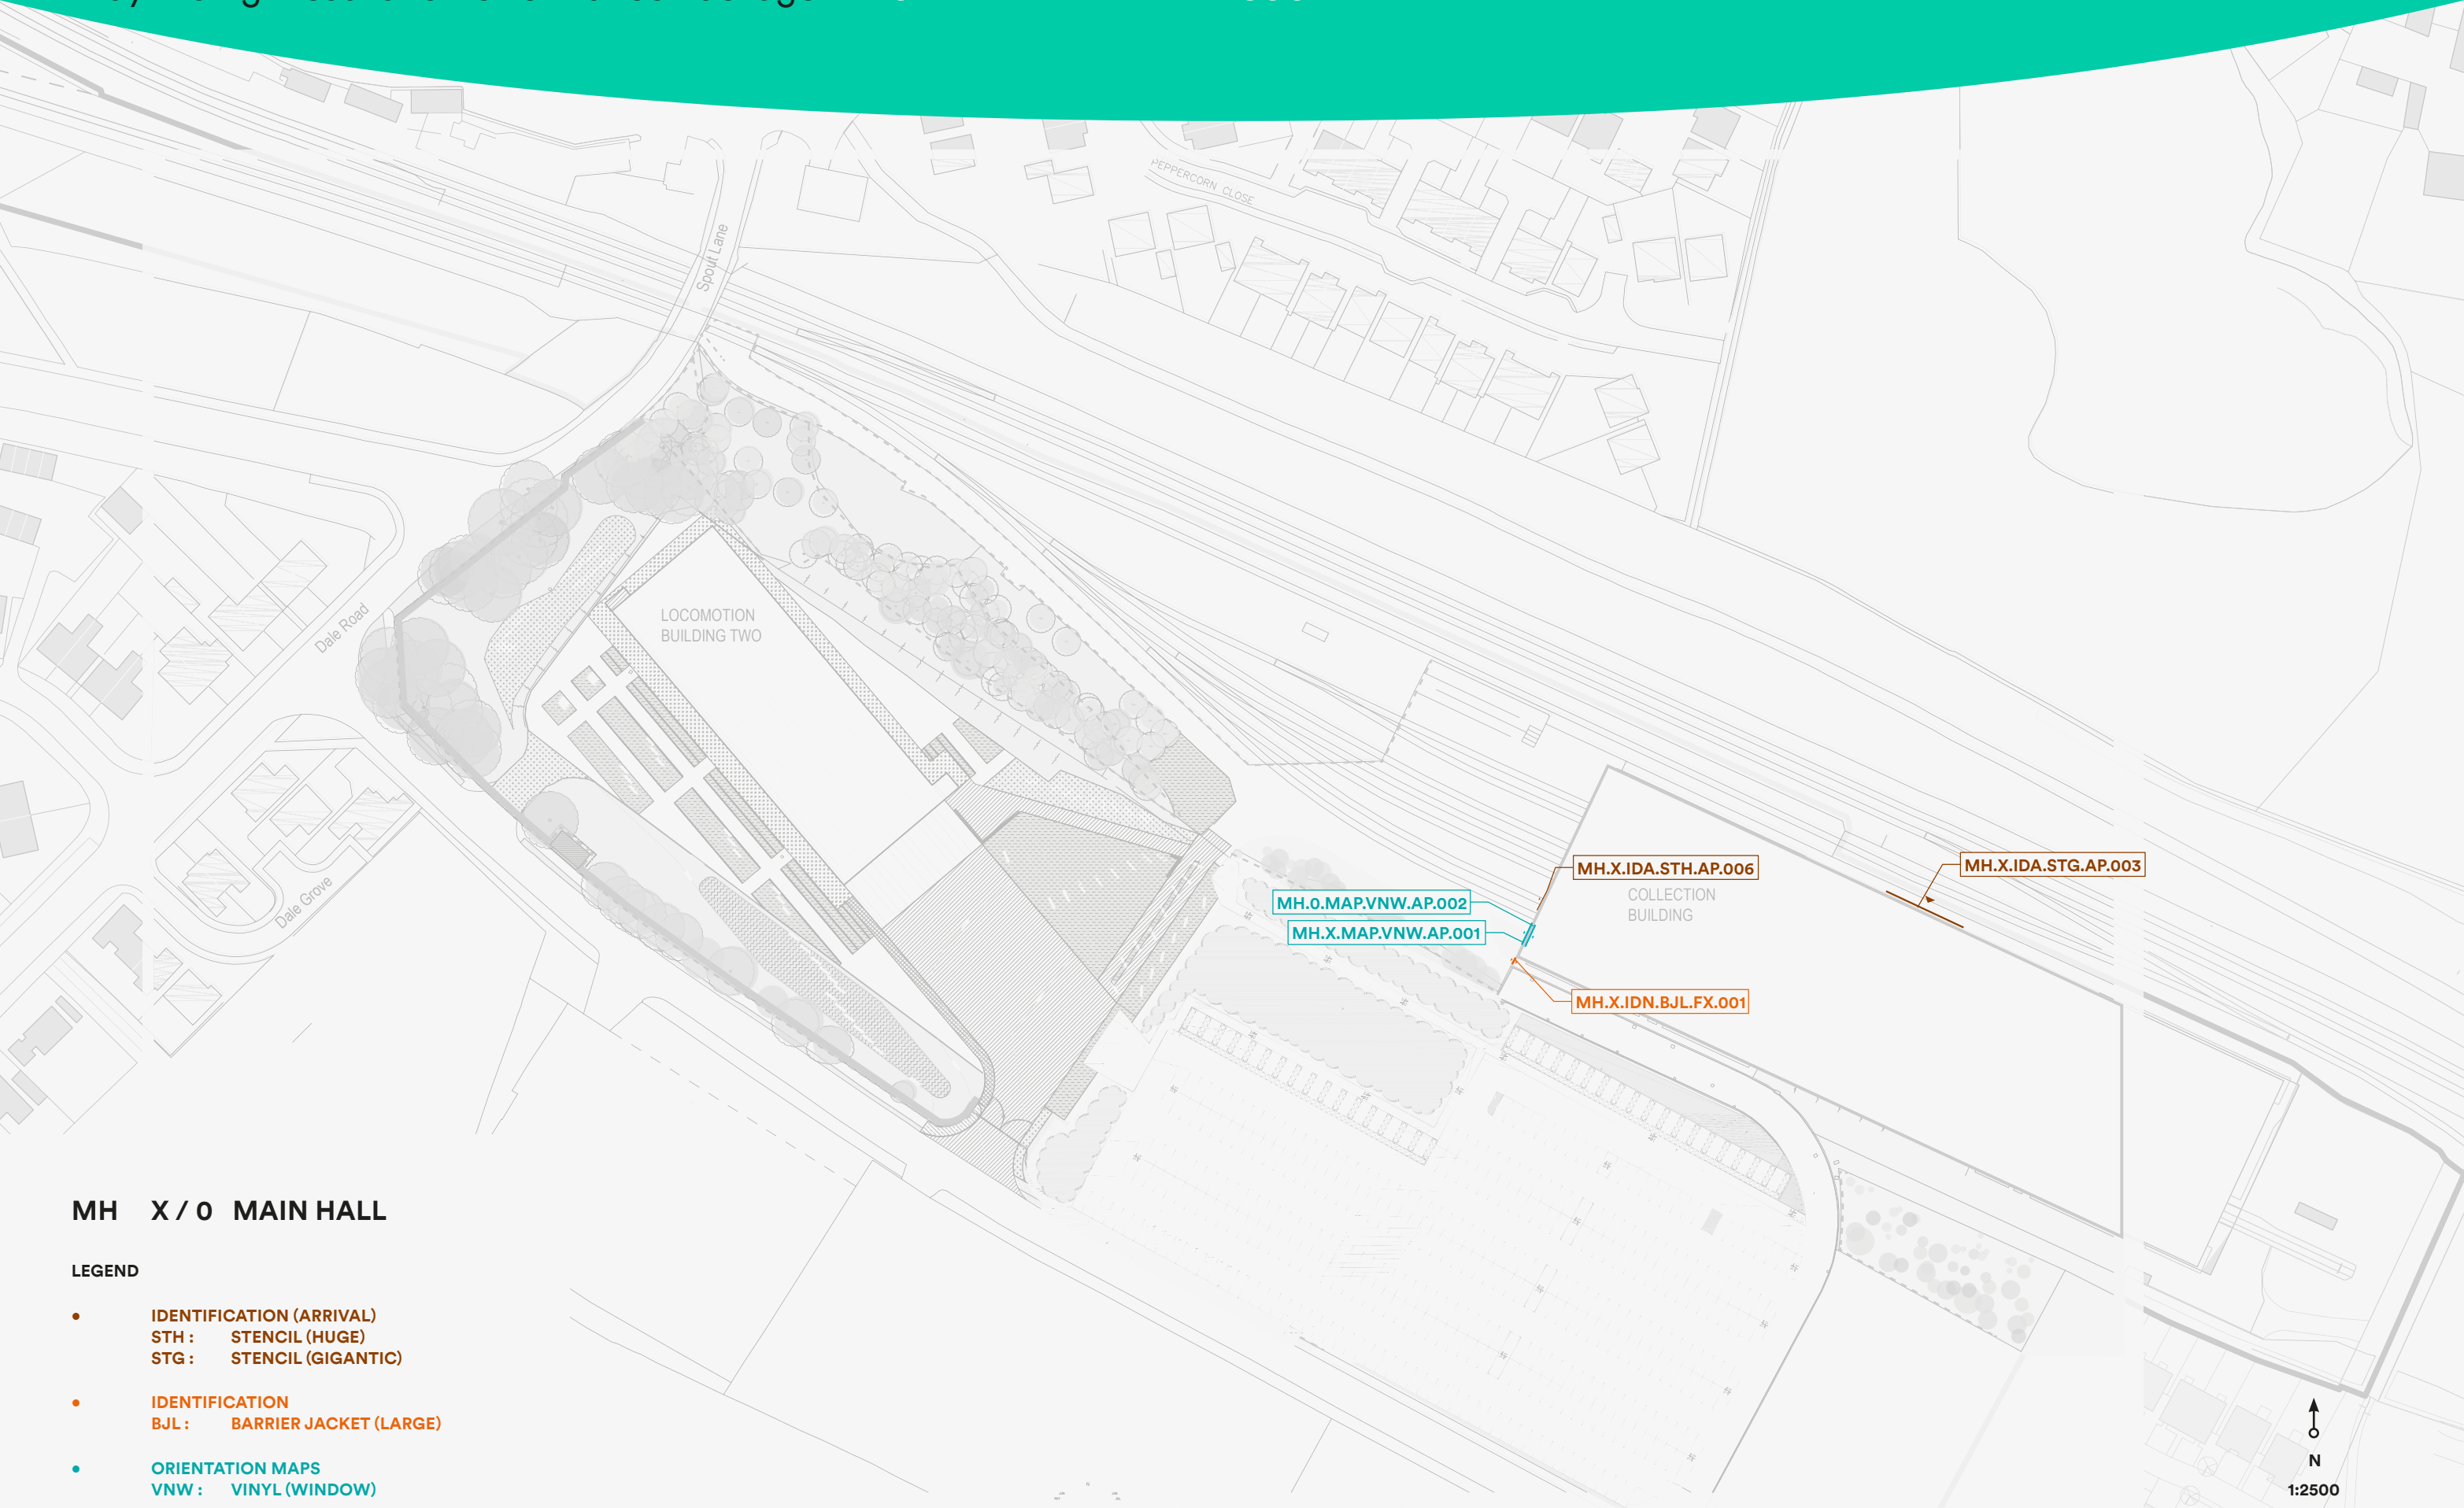

# Location plans Locomotion

**RT X HISTORIC RAIL TRAIL**

**LEGEND**

- **DIRECTIONAL**  
PNQ : **HANGING PANEL (SQUARE)**
- **IDENTIFICATION (ARRIVAL)**  
PNQ : **HANGING PANEL (SQUARE)**
- **INFORMATIONAL**  
TOT : **INFORMATION TOTEM (ONE SIZE)**

UR X URBAN REALM

LEGEND

- IDENTIFICATION  
PNQ : HANGING PANEL (SQUARE)
- INFORMATIONAL  
PNL : FIXED PANEL (LARGE)  
PNG : FIXED PANEL (GATE)  
RDL : ROAD PANEL (LARGE)
- ORIENTATION MAPS  
BES : BESPOKE (TACTILE LECTERN MAP)  
TOT : MAP TOTEM (ONE SIZE)
- STATUTORY  
PNS : FIXED PANEL (SMALL)

BR X BRIDGE

LEGEND

- IDENTIFICATION (ARRIVAL)  
STX: STENCIL (EXTRA BIG)

MH X / O MAIN HALL

LEGEND

- IDENTIFICATION (ARRIVAL)  
STH: STENCIL (HUGE)  
STG: STENCIL (GIGANTIC)
- IDENTIFICATION  
BJL: BARRIER JACKET (LARGE)
- ORIENTATION MAPS  
VNW: VINYL (WINDOW)

NH X NEW HALL (EXTERNAL)

LEGEND

- IDENTIFICATION (ARRIVAL)  
 STH: STENCIL (HUGE)  
 STX: STENCIL (EXTRA BIG)
- INFORMATIONAL  
 STE: STENCIL (ENTRY)

NH 0 NEW HALL (GROUND)

LEGEND

- **DIRECTIONAL**  
 PNM : FIXED PANEL (MIDI)  
 PNQ : HANGING PANEL (SQUARE)
- **IDENTIFICATION**  
 PNJ : PROJECTING PANEL (ONE HEIGHT)  
 PNP : FIXED PANEL (PICTO)
- **INFORMATIONAL**  
 PNL : PANEL (LARGE)  
 VNM : SELF ADHESIVE VINYL (MIDI)
- **DONOR RECOGNITION**  
 DNA : VISION 2025 BOARD (BESPOKE PANEL)  
 DNX : PROJECT SUPPORTER (ACRYLIC PANEL)