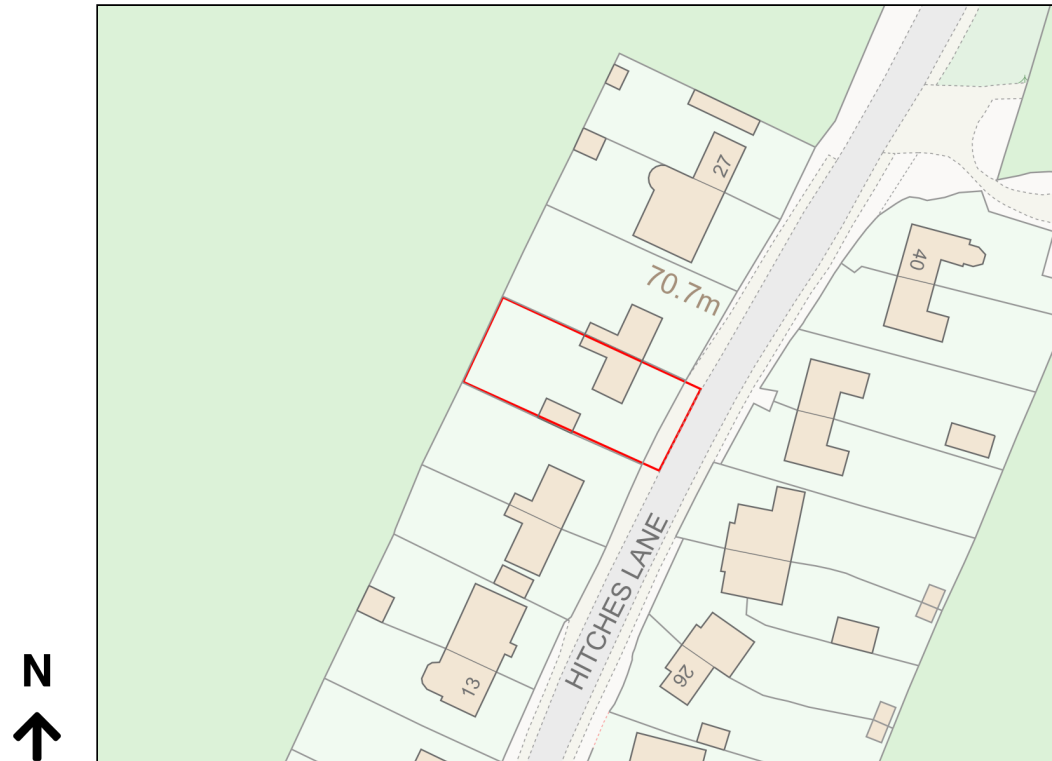

# Location Plan

Site Address: 21, Hitches Lane, Crookham Village, Fleet, GU51 5SW

Date Produced: 17-Dec-2023

Scale: 1:1250 @A4

Planning Portal Reference: PP-12603010v2