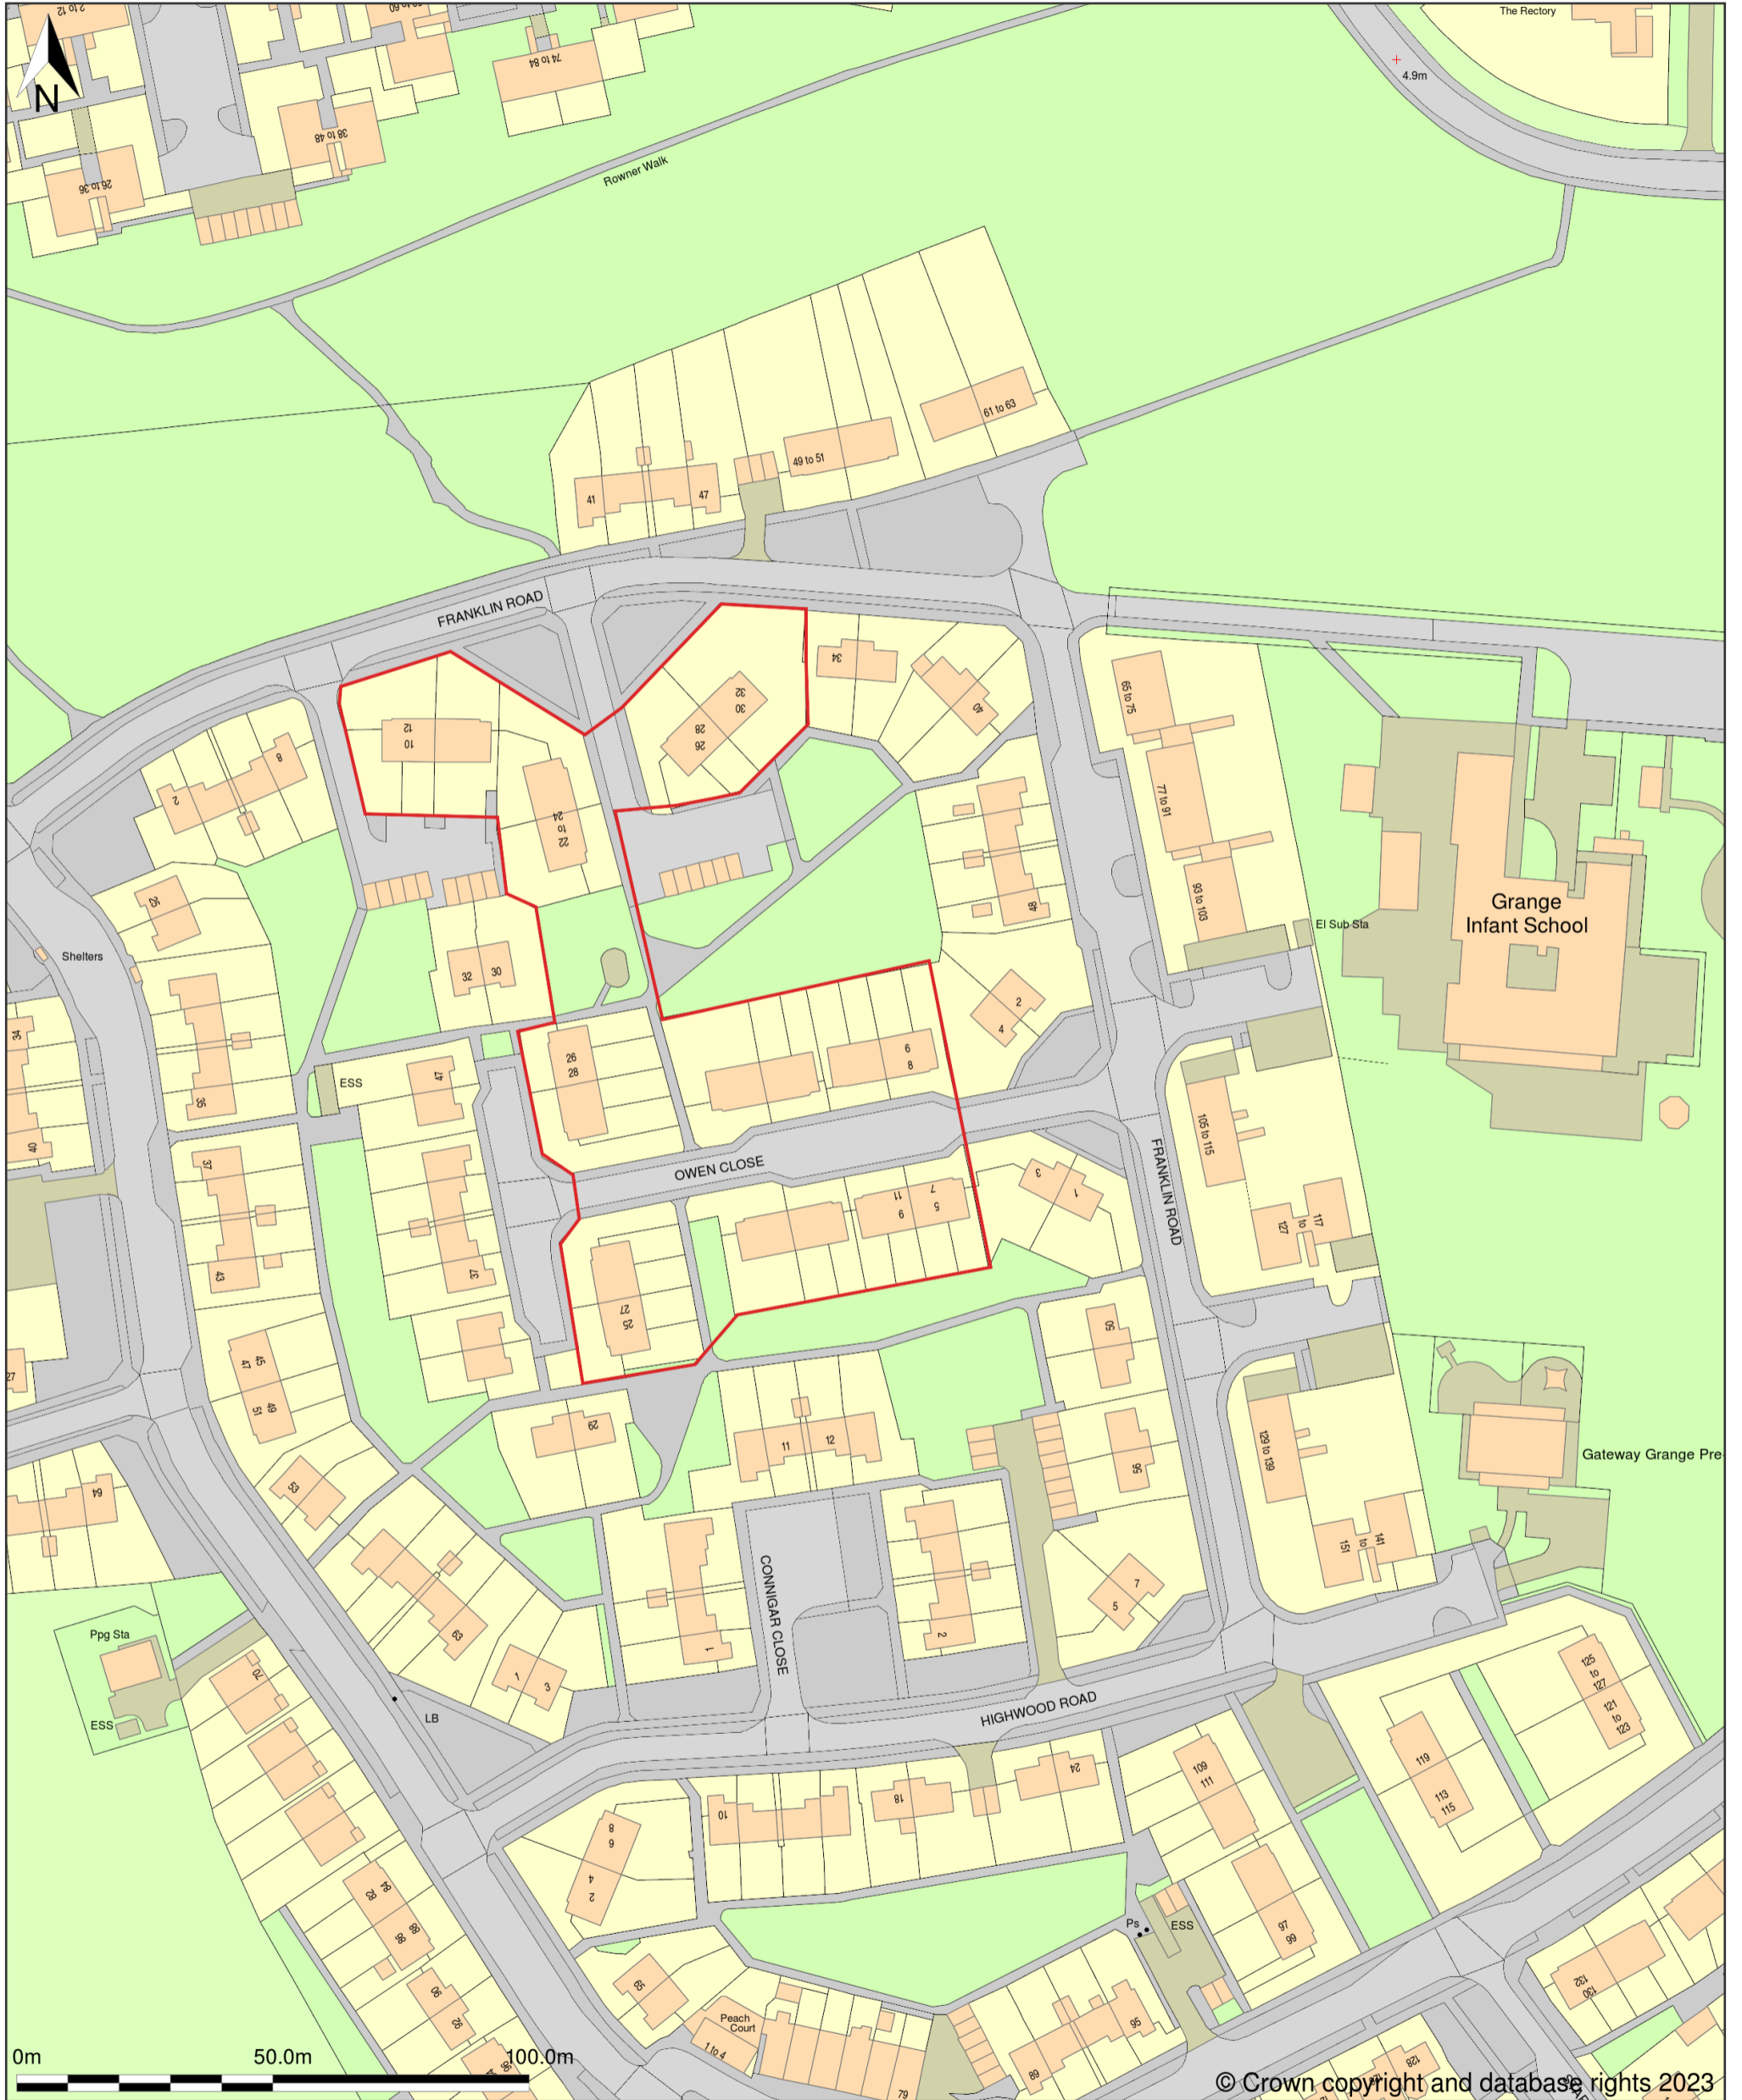

10. Owen Close, Gosport, Hampshire, PO13 9TT

© Crown copyright and database rights 2023

Location Plan shows area bounded by: 458028.22, 101189.2 458363.75, 101598.81 (at a scale of 1:1250), OSGridRef: SU5819 139. The representation of a road, track or path is no evidence of a right of way. The representation of features as lines is no evidence of a property boundary.

Produced on 21st Dec 2023 from the Ordnance Survey National Geographic Database and incorporating surveyed revision available at this date. Reproduction in whole or part is prohibited without the prior permission of Ordnance Survey. © Crown copyright 2023. Supplied by mapsolve.co.uk a licensed Ordnance Survey partner (100053143). Unique plan reference: #00868517-469F7B.