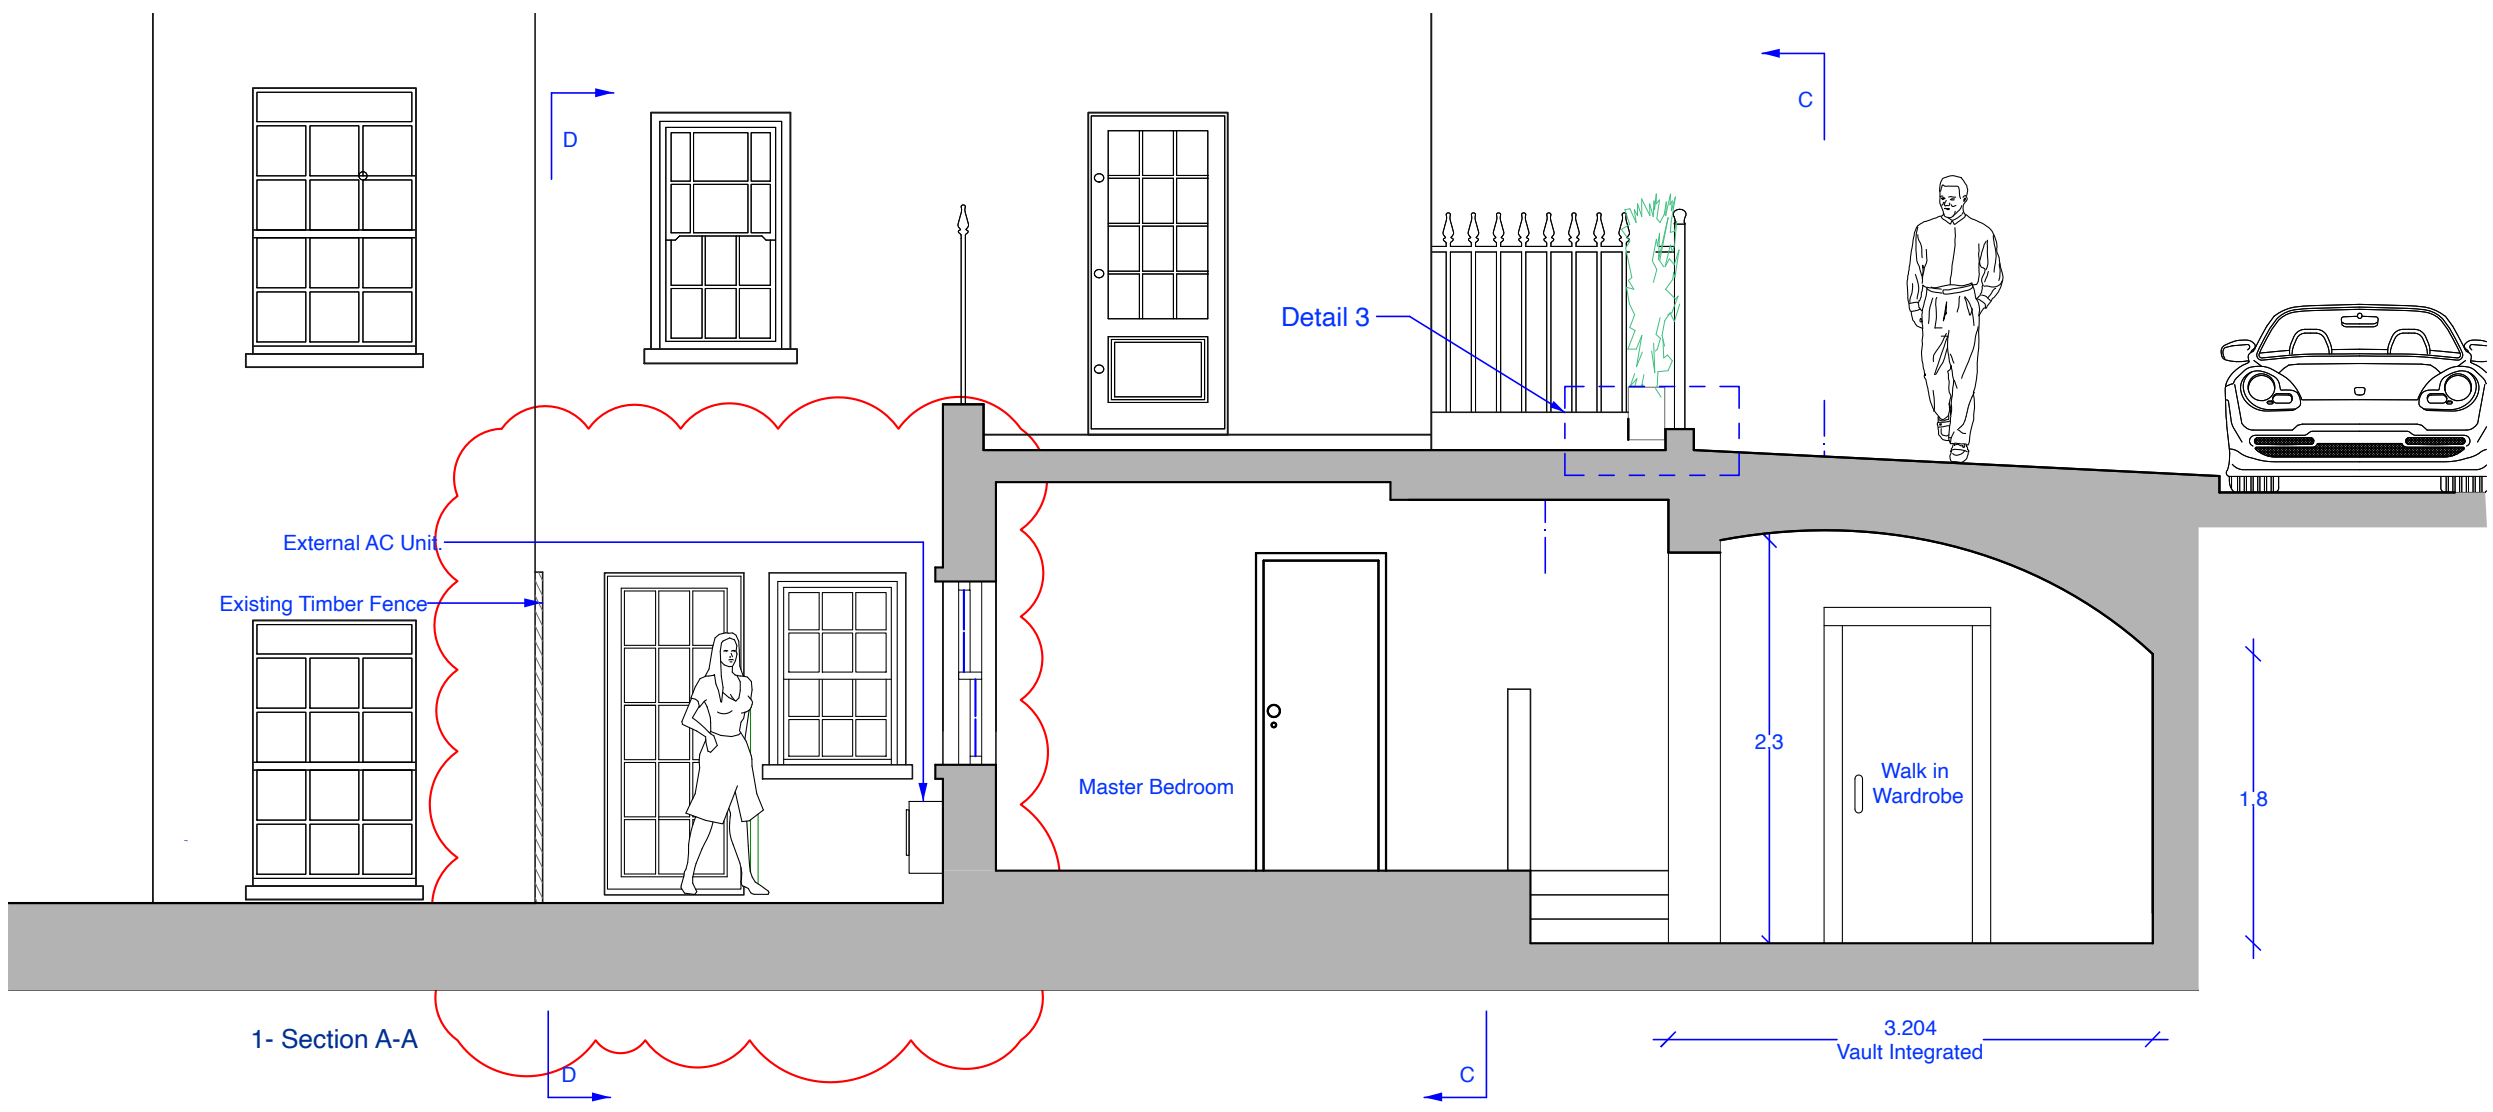

Note: - This is not a Drawing for Construction - Do not scale from this drawing - All the dimensions are to be checked on site

© COPYRIGHT 2003 All rights described in the chapter IV of the copyright design and patent act 1988 have been asserted

Poppy Design Ltd
Registered in England: 8583647
40a Lupus Street
London SW1V 3EB
Arch. Bassiano Calzolato
ARB RIBA
bassiano@poppydesignltd.co.uk
Mob.: +44 (0)7789 860 760
Lan.: +44 (0)207 932 0759

**PLANNING
(NOT FOR CONSTRUCTION)**

Project	Flat 1 Extension @ 97 St George's Drive	
title	Section A-A Winter garden - Proposed	
drwg	0042-GA-01-P-009	date 10/12/23
client	Mikkel Skajem Flat 1 - 97 St George's Drive London SW1V 4DB	rev P 3.0 scale 1:50 @ A3