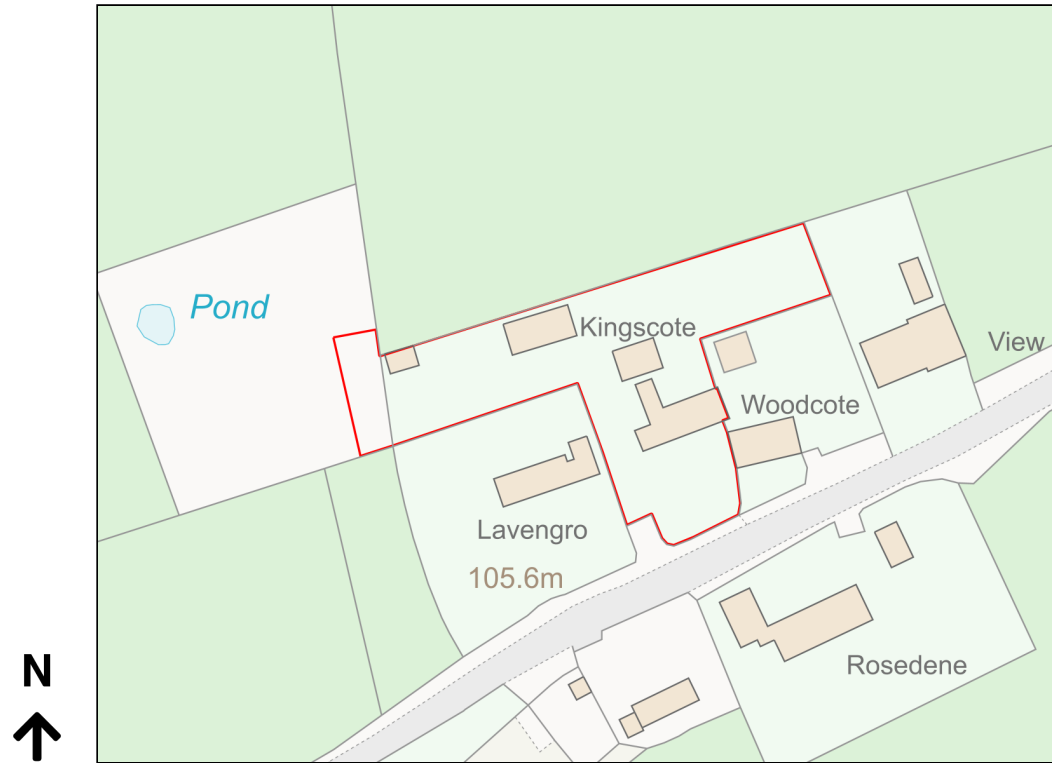

# Location Plan

Site Address: Kingscote, The Street, Furneux Pelham, SG9 0JZ

Date Produced: 09-Dec-2023

Scale: 1:1250 @A4

Planning Portal Reference: PP-12661653v1