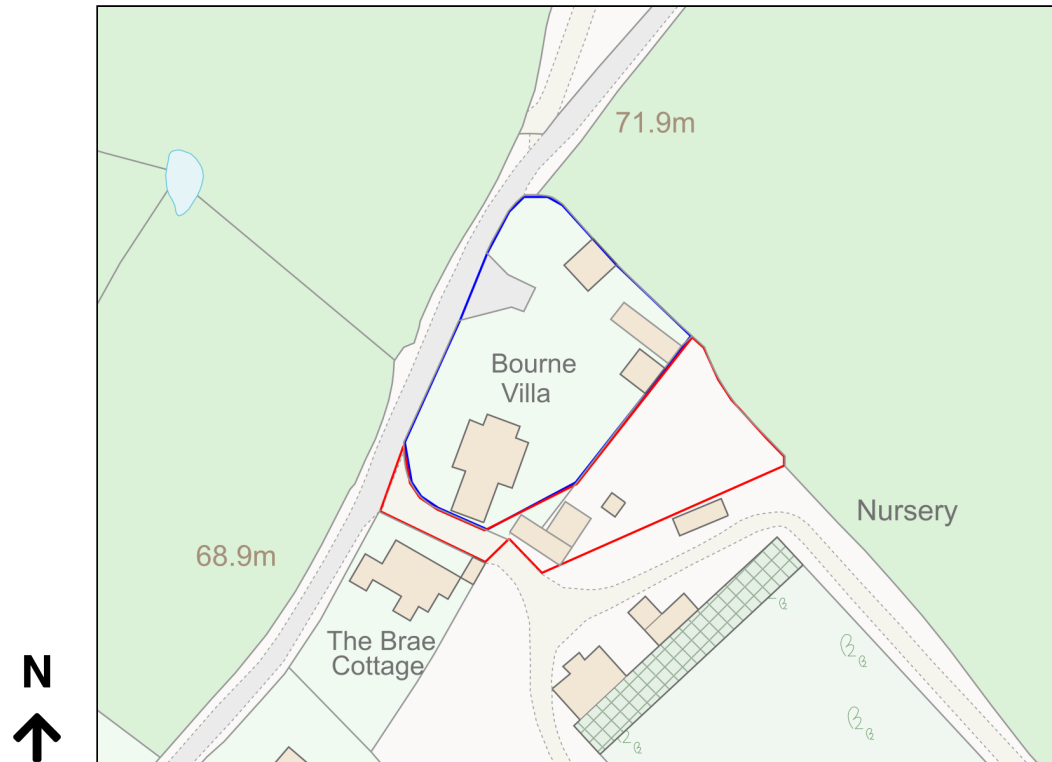

# Location Plan

Site Address: Bourne Villa, Bakers End, Unclassified Road U151 From Babbs Green Pst Bakers End To Cold Christmas Lane, Wareside, SG12 7SH

Date Produced: 20-Dec-2023

Scale: 1:1250 @A4

Planning Portal Reference: PP-12684143v1