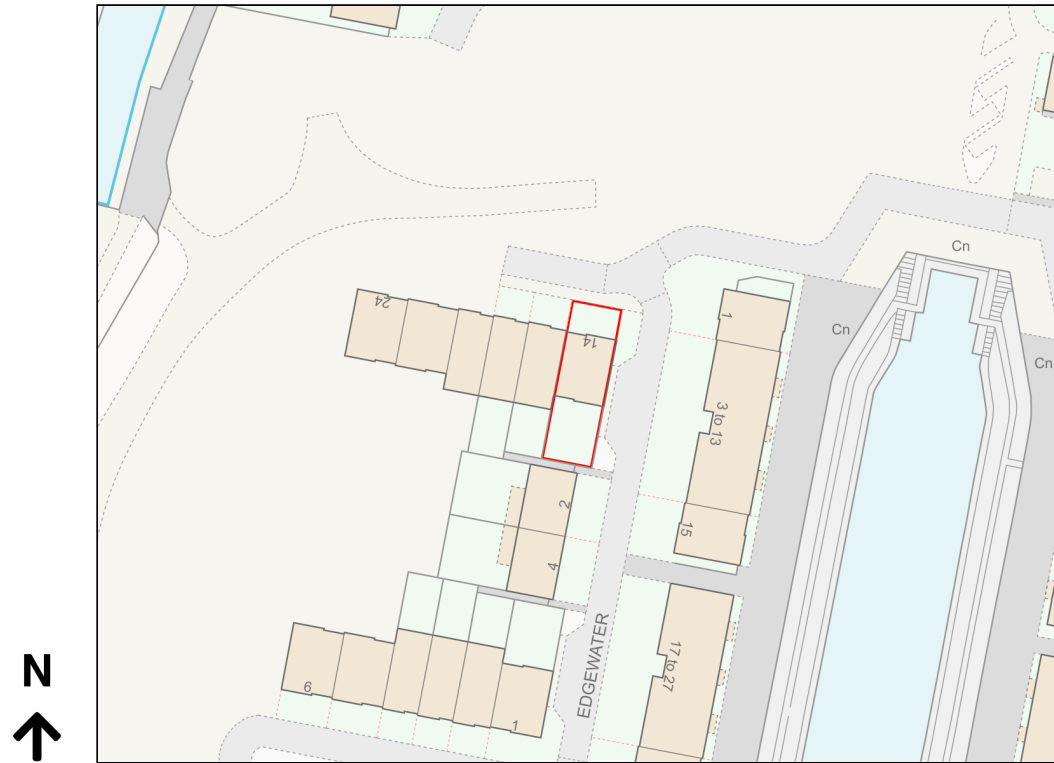

# Location Plan

Site Address: 14, Augustus Way, St Marys Island, Chatham, ME4 3AW

Date Produced: 14-Dec-2023

Scale: 1:1250 @A4

Planning Portal Reference: PP-12676941v1