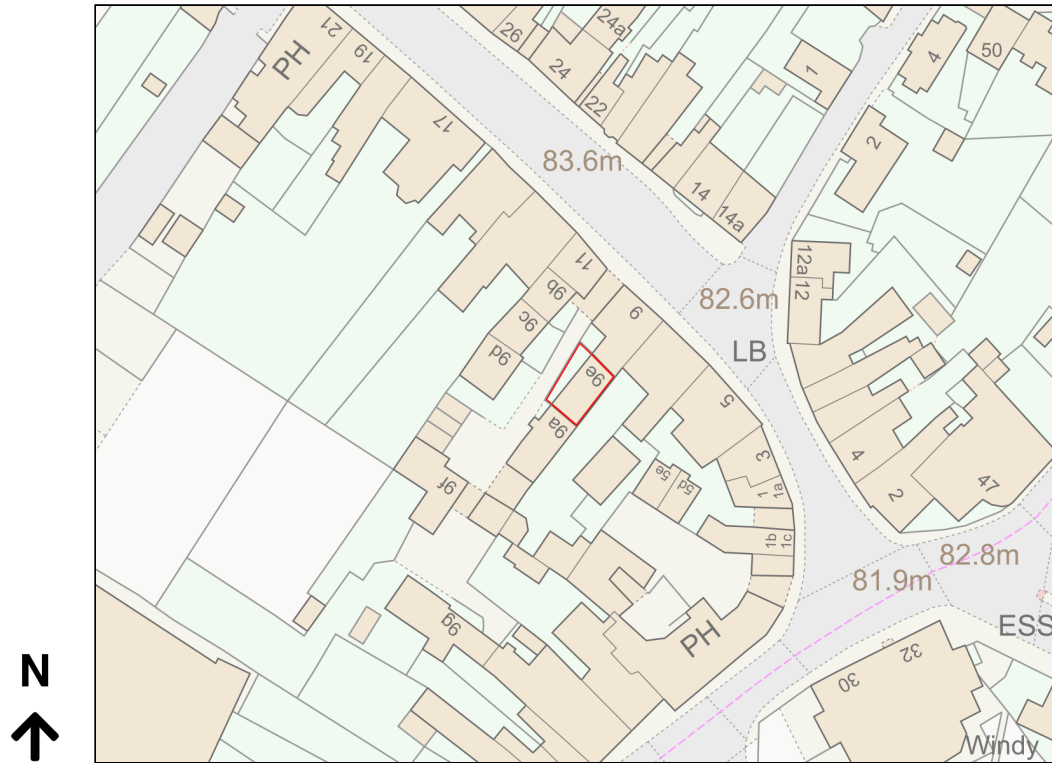

# Location Plan

Site Address: 9e, West End, Witney, OX28 1NG

Date Produced: 18-Oct-2023

Scale: 1:1250 @A4

Planning Portal Reference: PP-12497451v1