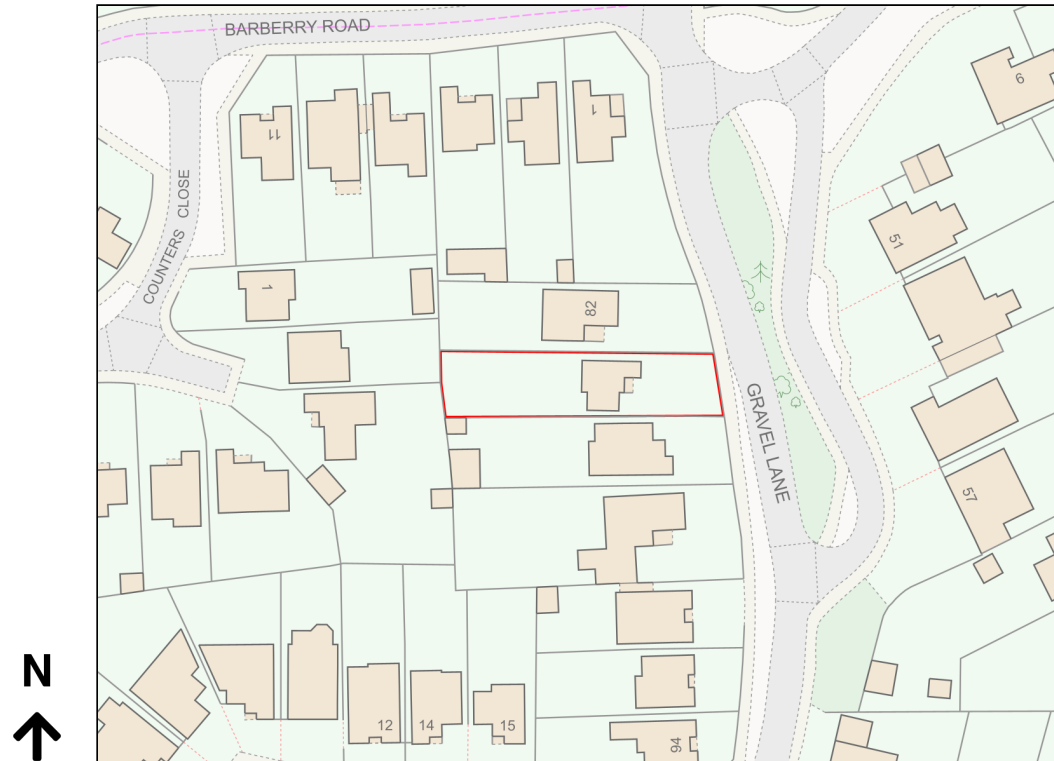

Location Plan

Site Address: 84, Gravel Lane, Hemel Hempstead, HP1 1SB

Date Produced: 18-Dec-2023

Scale: 1:1250 @A4

Planning Portal Reference: PP-12677350v1