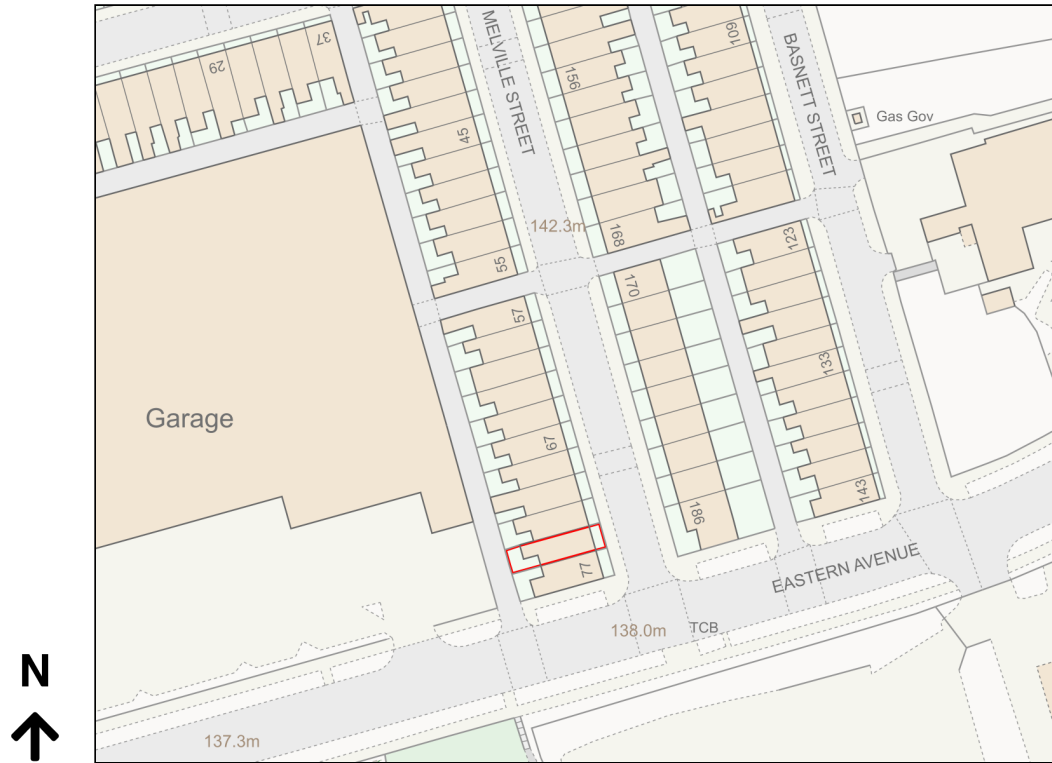

# Location Plan

Site Address: 75, Melville Street, Burnley, BB10 3EW

Date Produced: 20-Dec-2023

Scale: 1:1250 @A4

Planning Portal Reference: PP-12666060v1