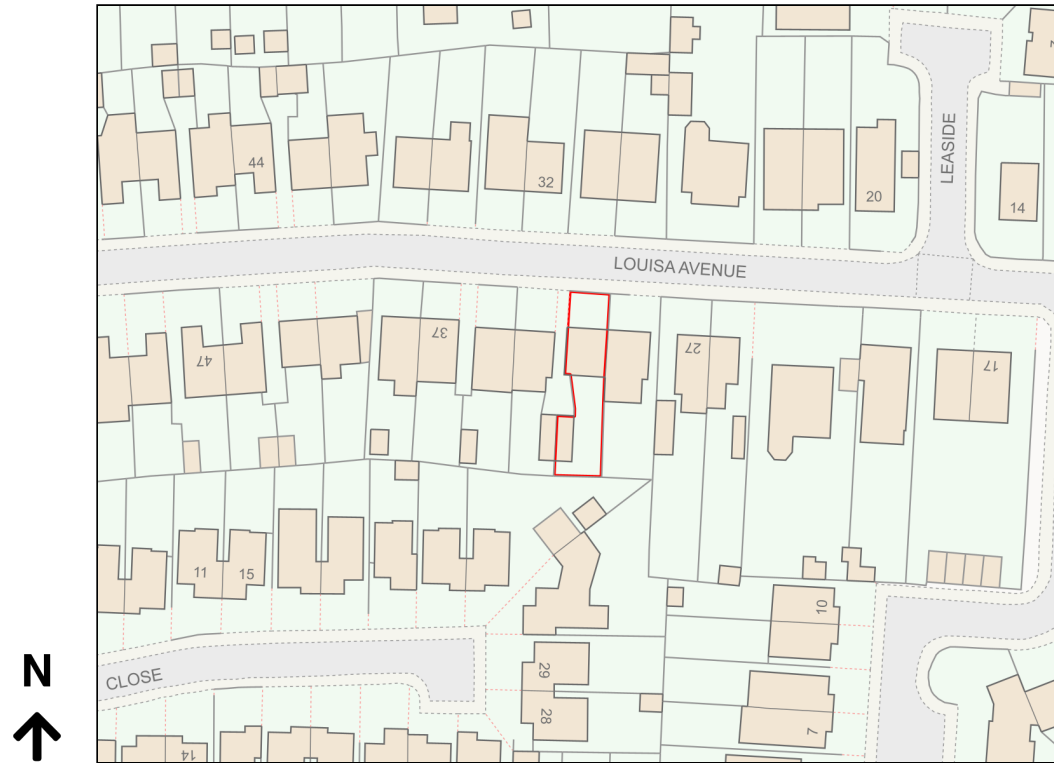

# Location Plan

Site Address: 31, Louisa Avenue, Thundersley, Benfleet, SS7 4DA

Date Produced: 20-Nov-2023

Scale: 1:1250 @A4

Planning Portal Reference: PP-12618015v1