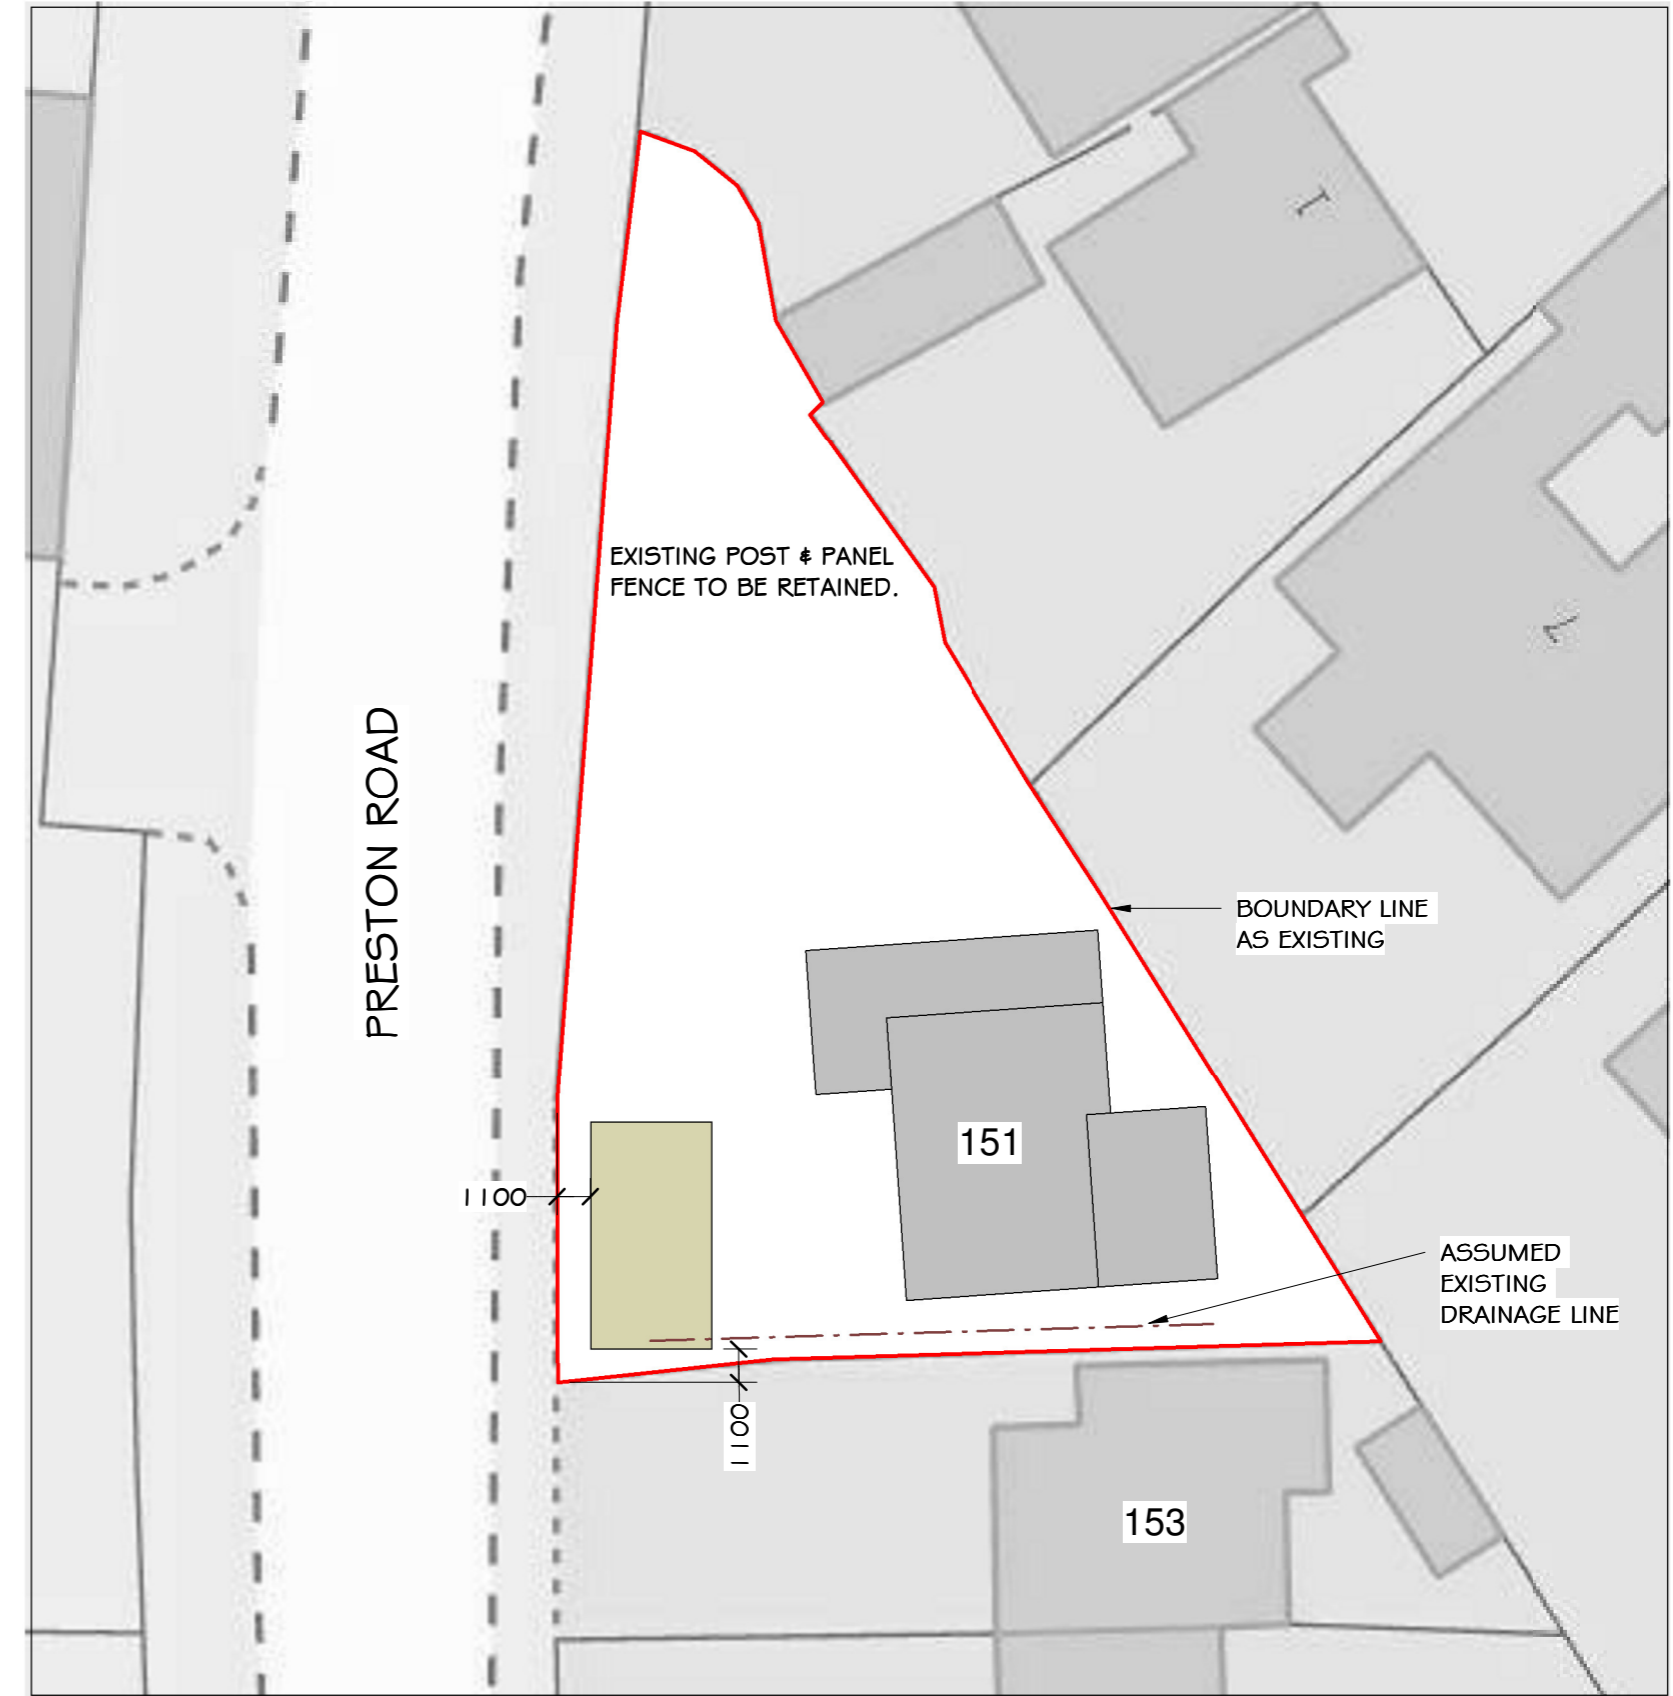

LOCATION PLAN
SCALE: 1 : 1250

SITE PLAN
SCALE: 1 : 250

PLANNING PERMISSION

Job 151 PRESTON RD COPPULL, CHORLEY PR7 5DR		
Title SINGLE STOREY STORAGE SHED SITE AND LOCATION PLAN		
Drg. No. 20-60-02		
Client JOE MCKAY		
Scale 1:100, 1:50	Date 11.12.2023	Original Size A2