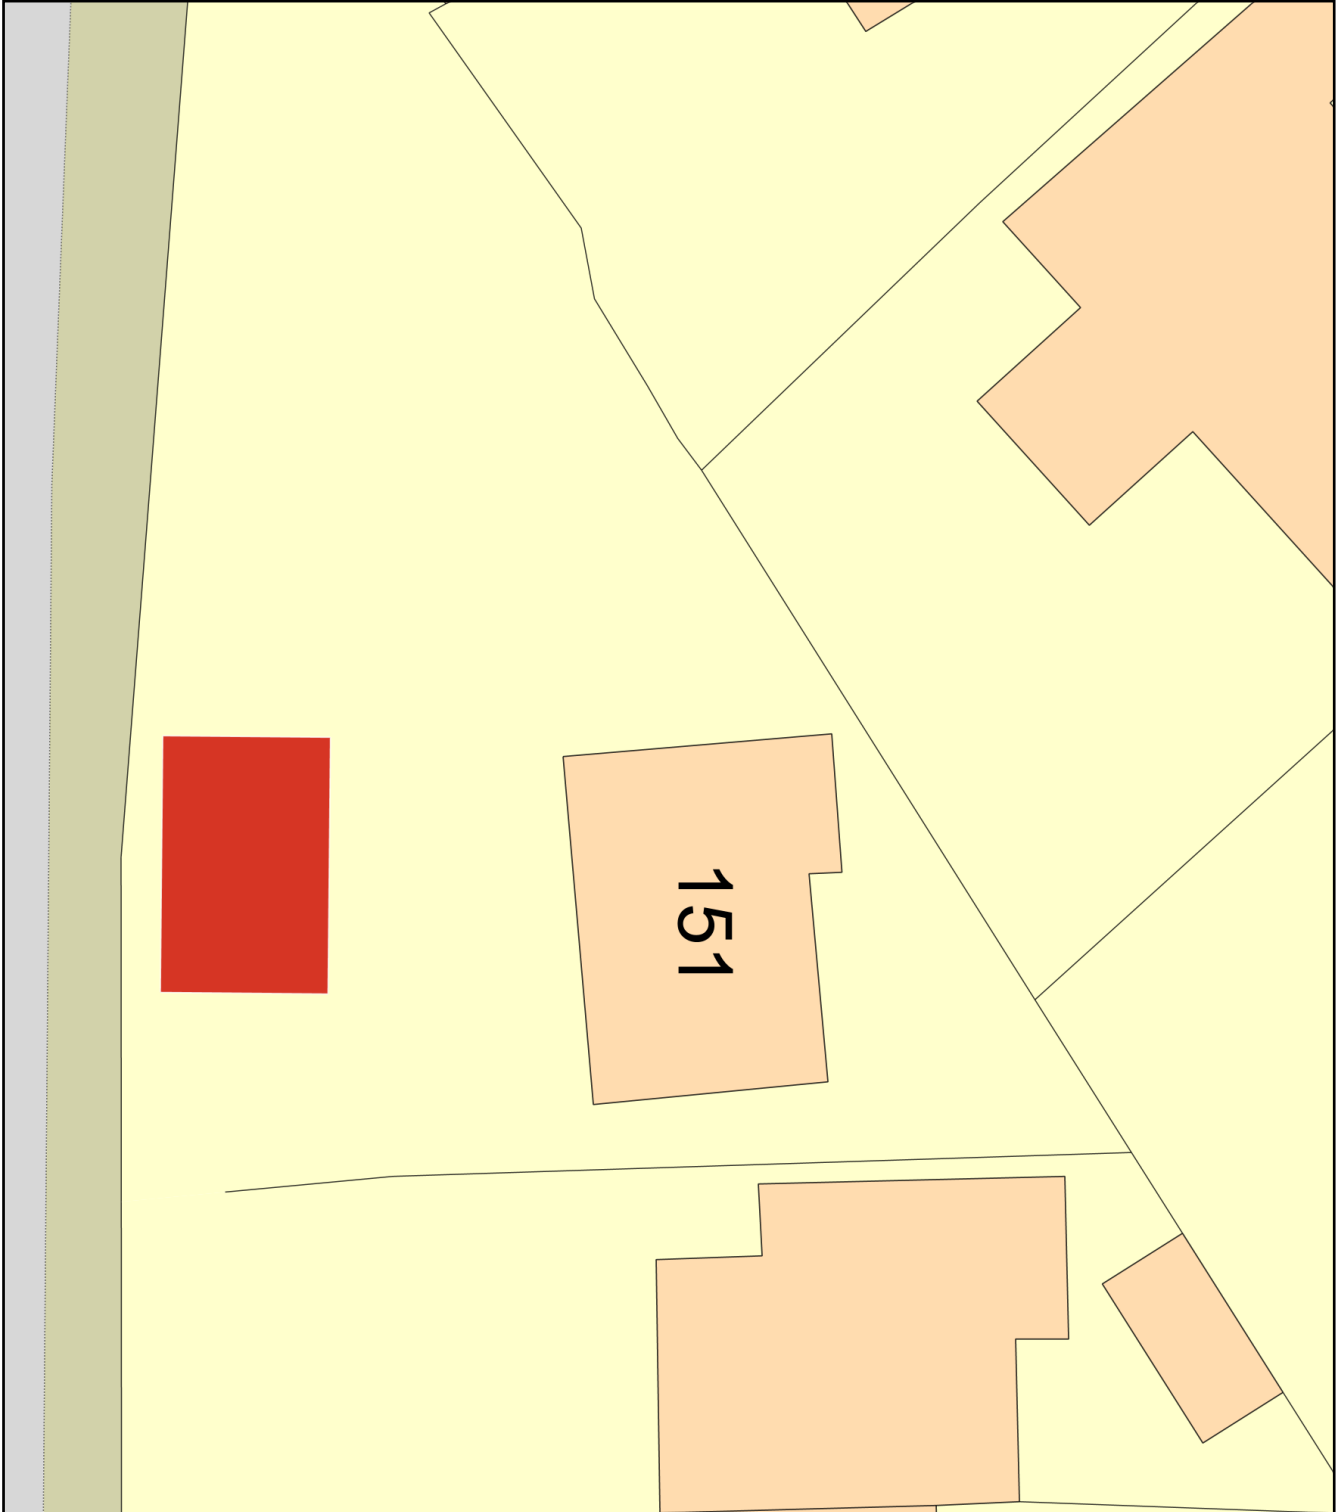

proposed shed/ summer house

Plan Produced for: Joseph Mckay

Date Produced: 10 Dec 2023

Plan Reference Number: TQRQM23344134532366

Scale: 1:200 @ A4